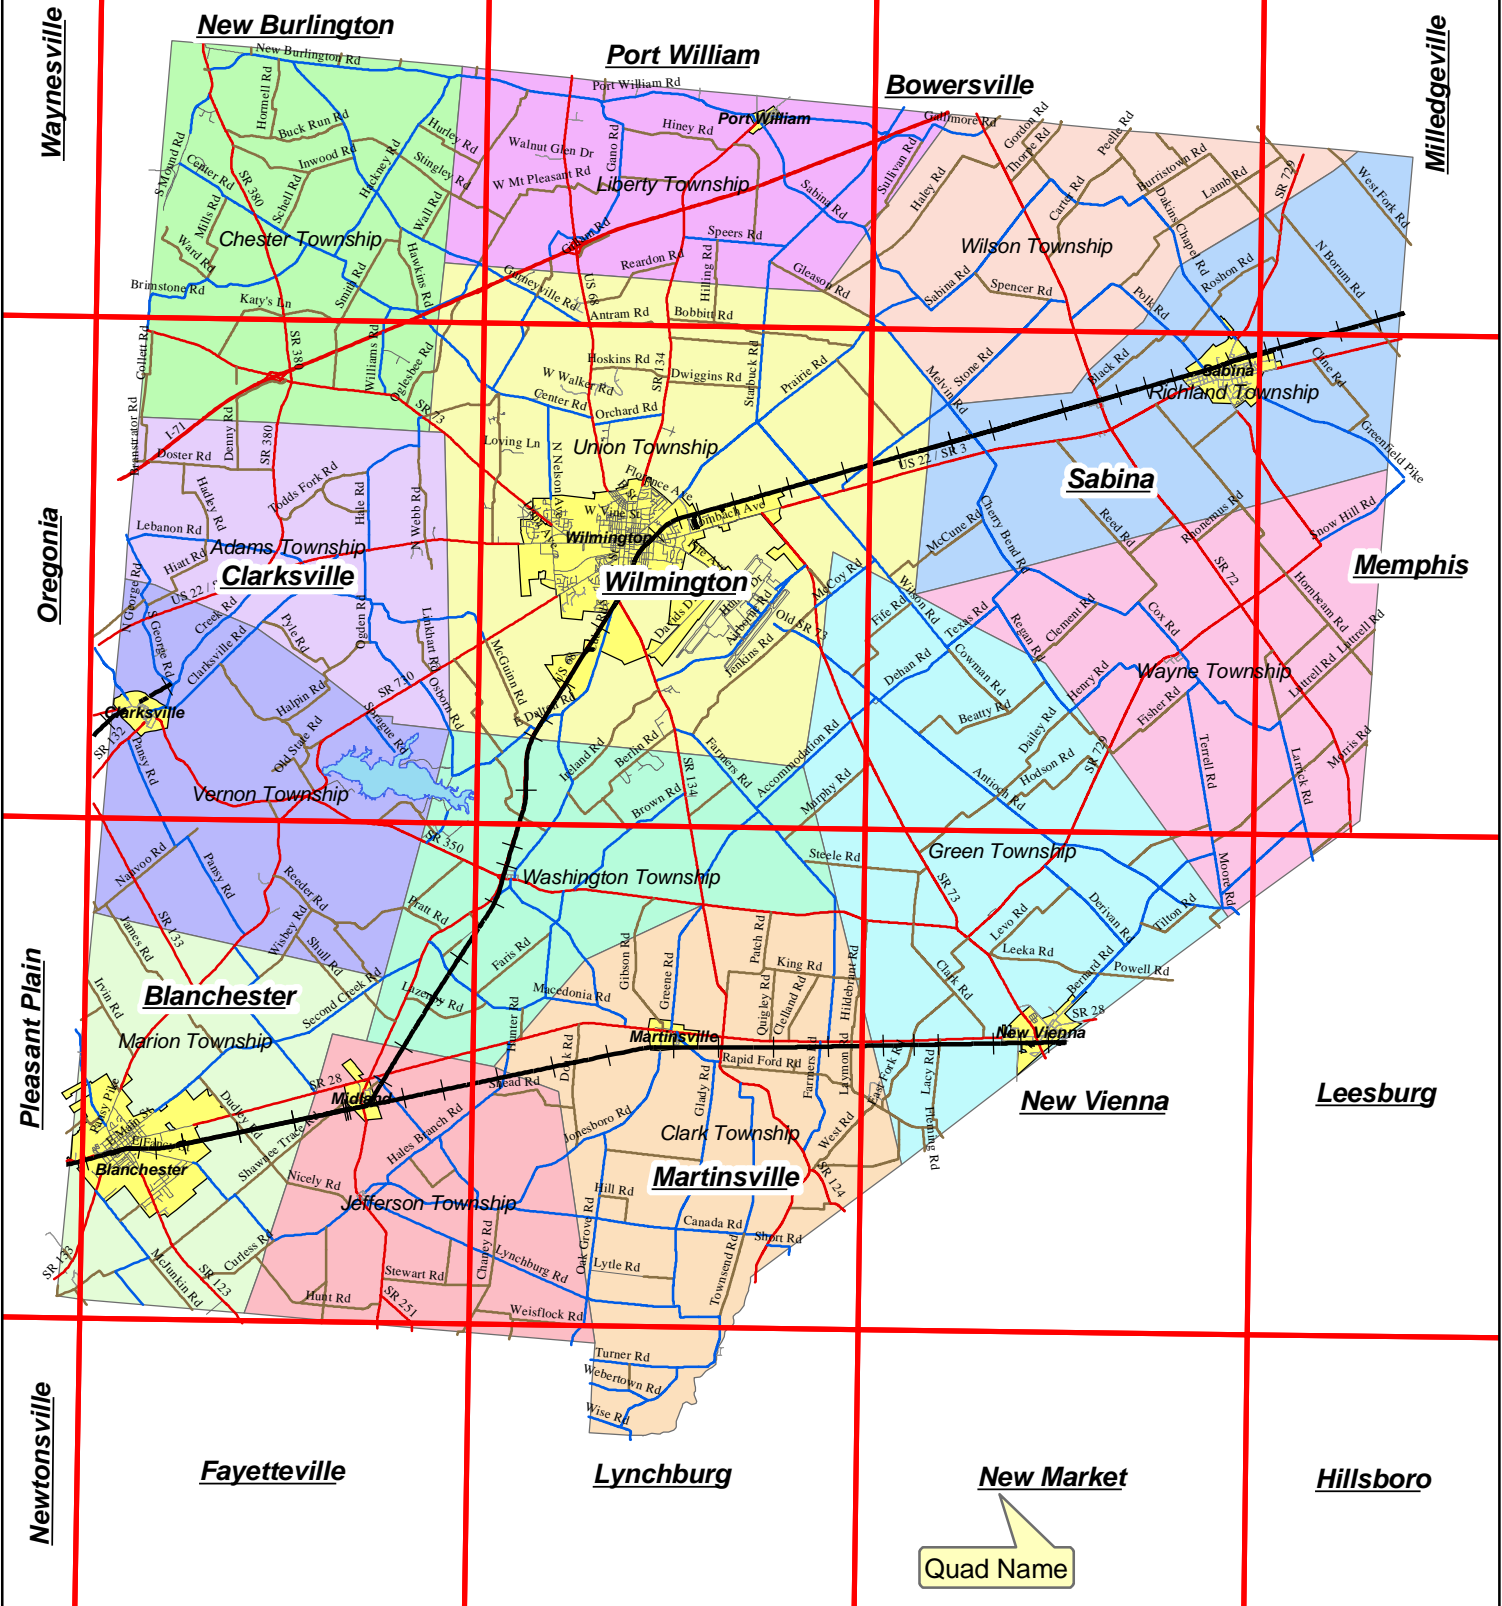

# Clinton County USGS Quad Map Index

**Legend**

Roads & Streets	
	County
	State Route
	US Route
	Municipalities & Private
	Interstate
	Township

Map Document: (C:\AV\Projects\countyroadmapandUSGSindex\8x11.mxd)  
11/15/2005 -- 10:34:56 AM

1 inch equals 3 miles

Printed Courtesy of:  
Clinton County GIS Department

Quad Name