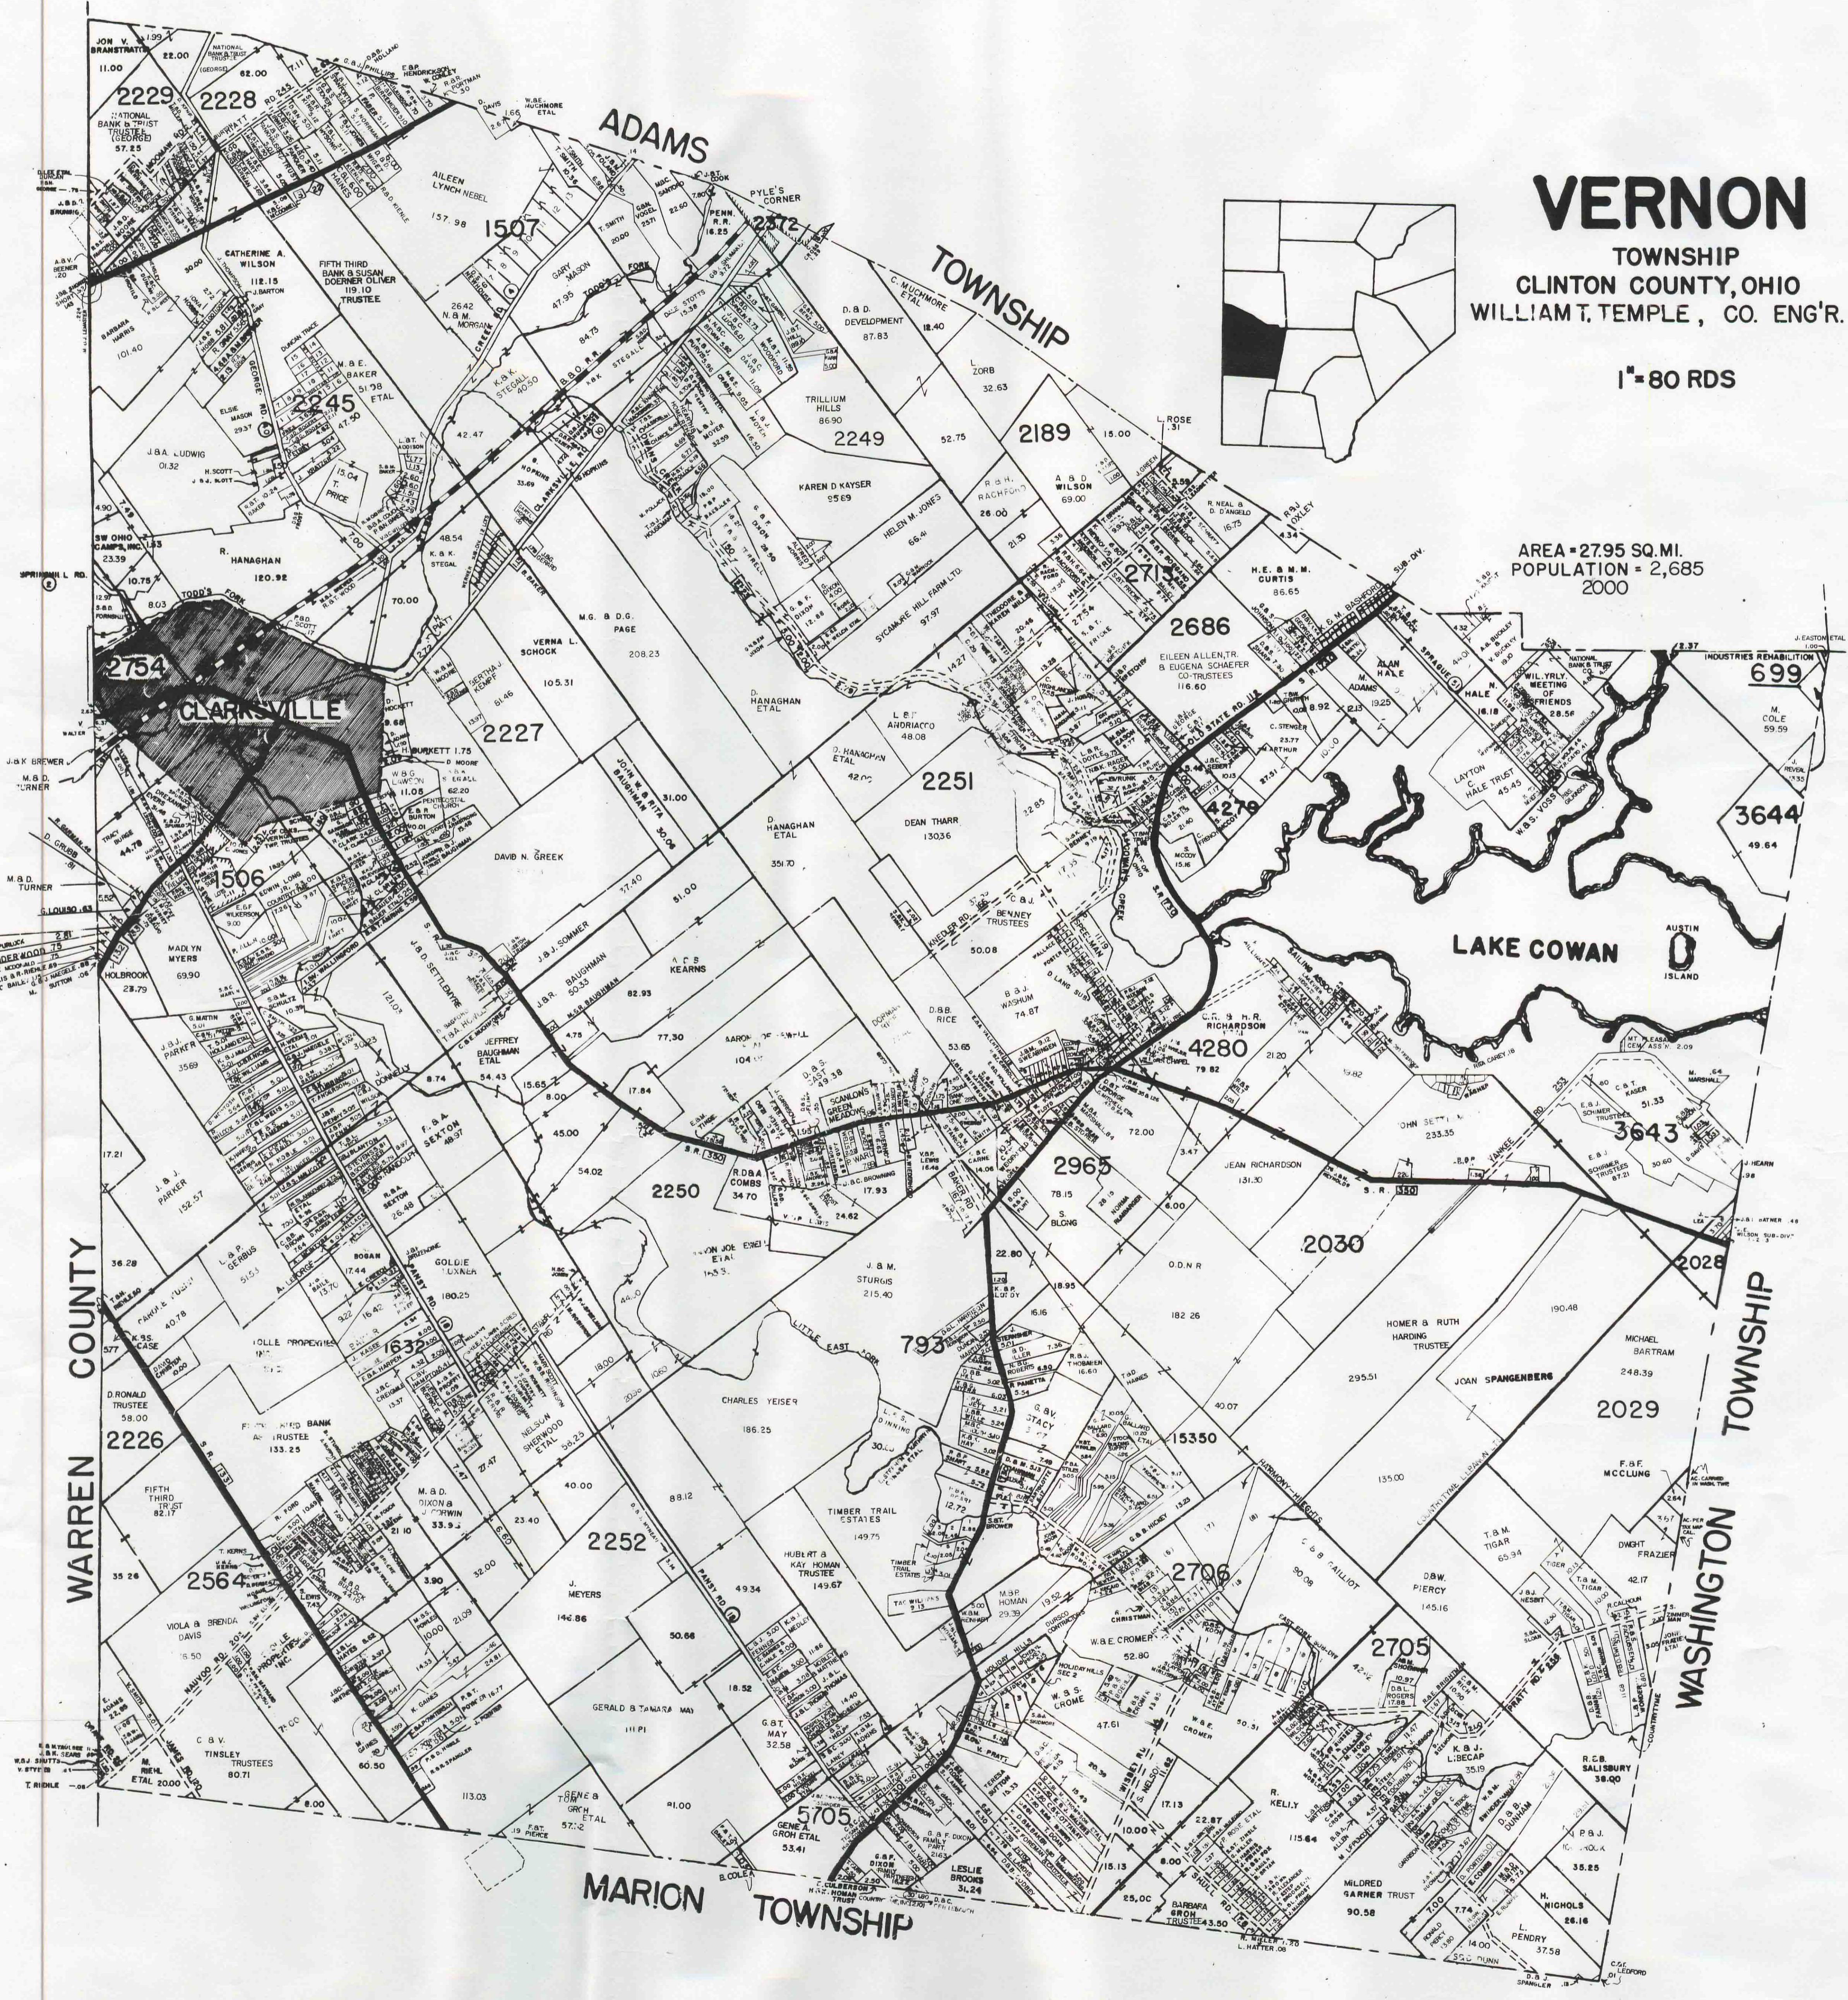

VERNON

TOWNSHIP
CLINTON COUNTY, OHIO
WILLIAM T. TEMPLE, CO. ENGR.

1" = 80 RDS

AREA = 27.95 SQ. MI.
POPULATION = 2,685
2000

WARREN COUNTY

WASHINGTON TOWNSHIP

MARION TOWNSHIP