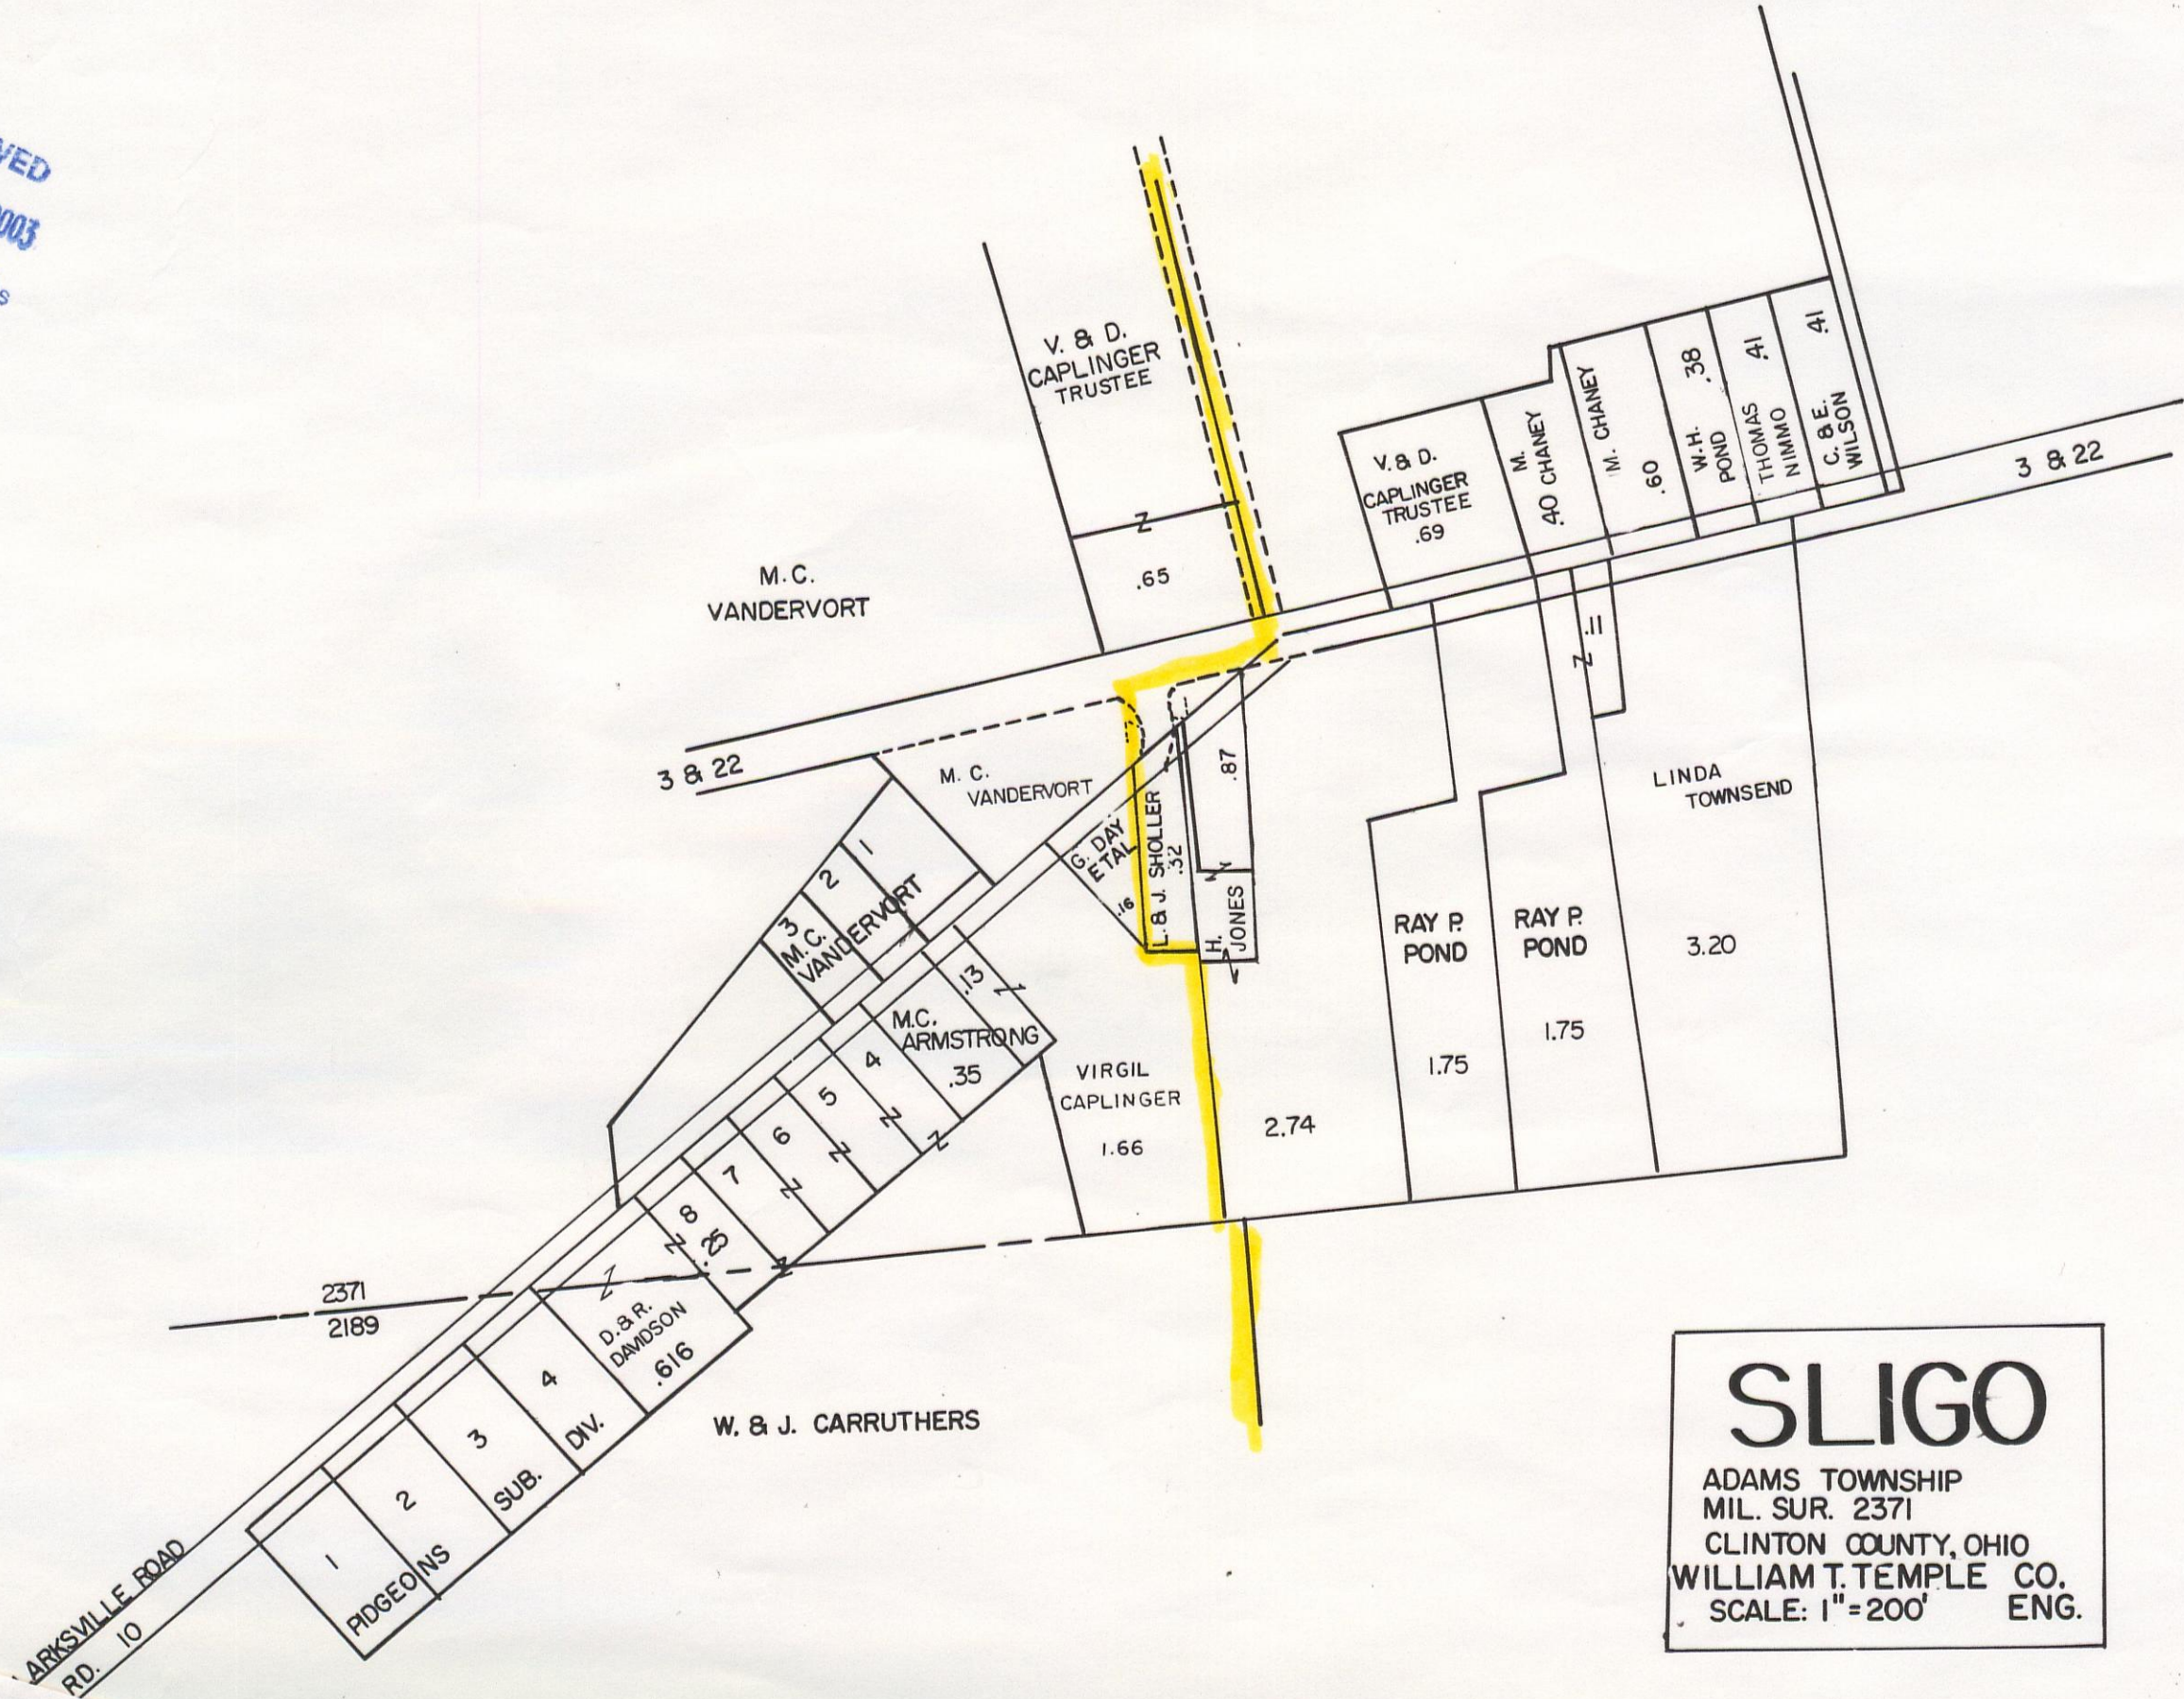

RECEIVED  
 DEC 19 2003  
 CLINTON COUNTY  
 BOARD OF ELECTIONS

**SLIGO**  
 ADAMS TOWNSHIP  
 MIL. SUR. 2371  
 CLINTON COUNTY, OHIO  
 WILLIAM T. TEMPLE CO.  
 SCALE: 1" = 200' ENG.