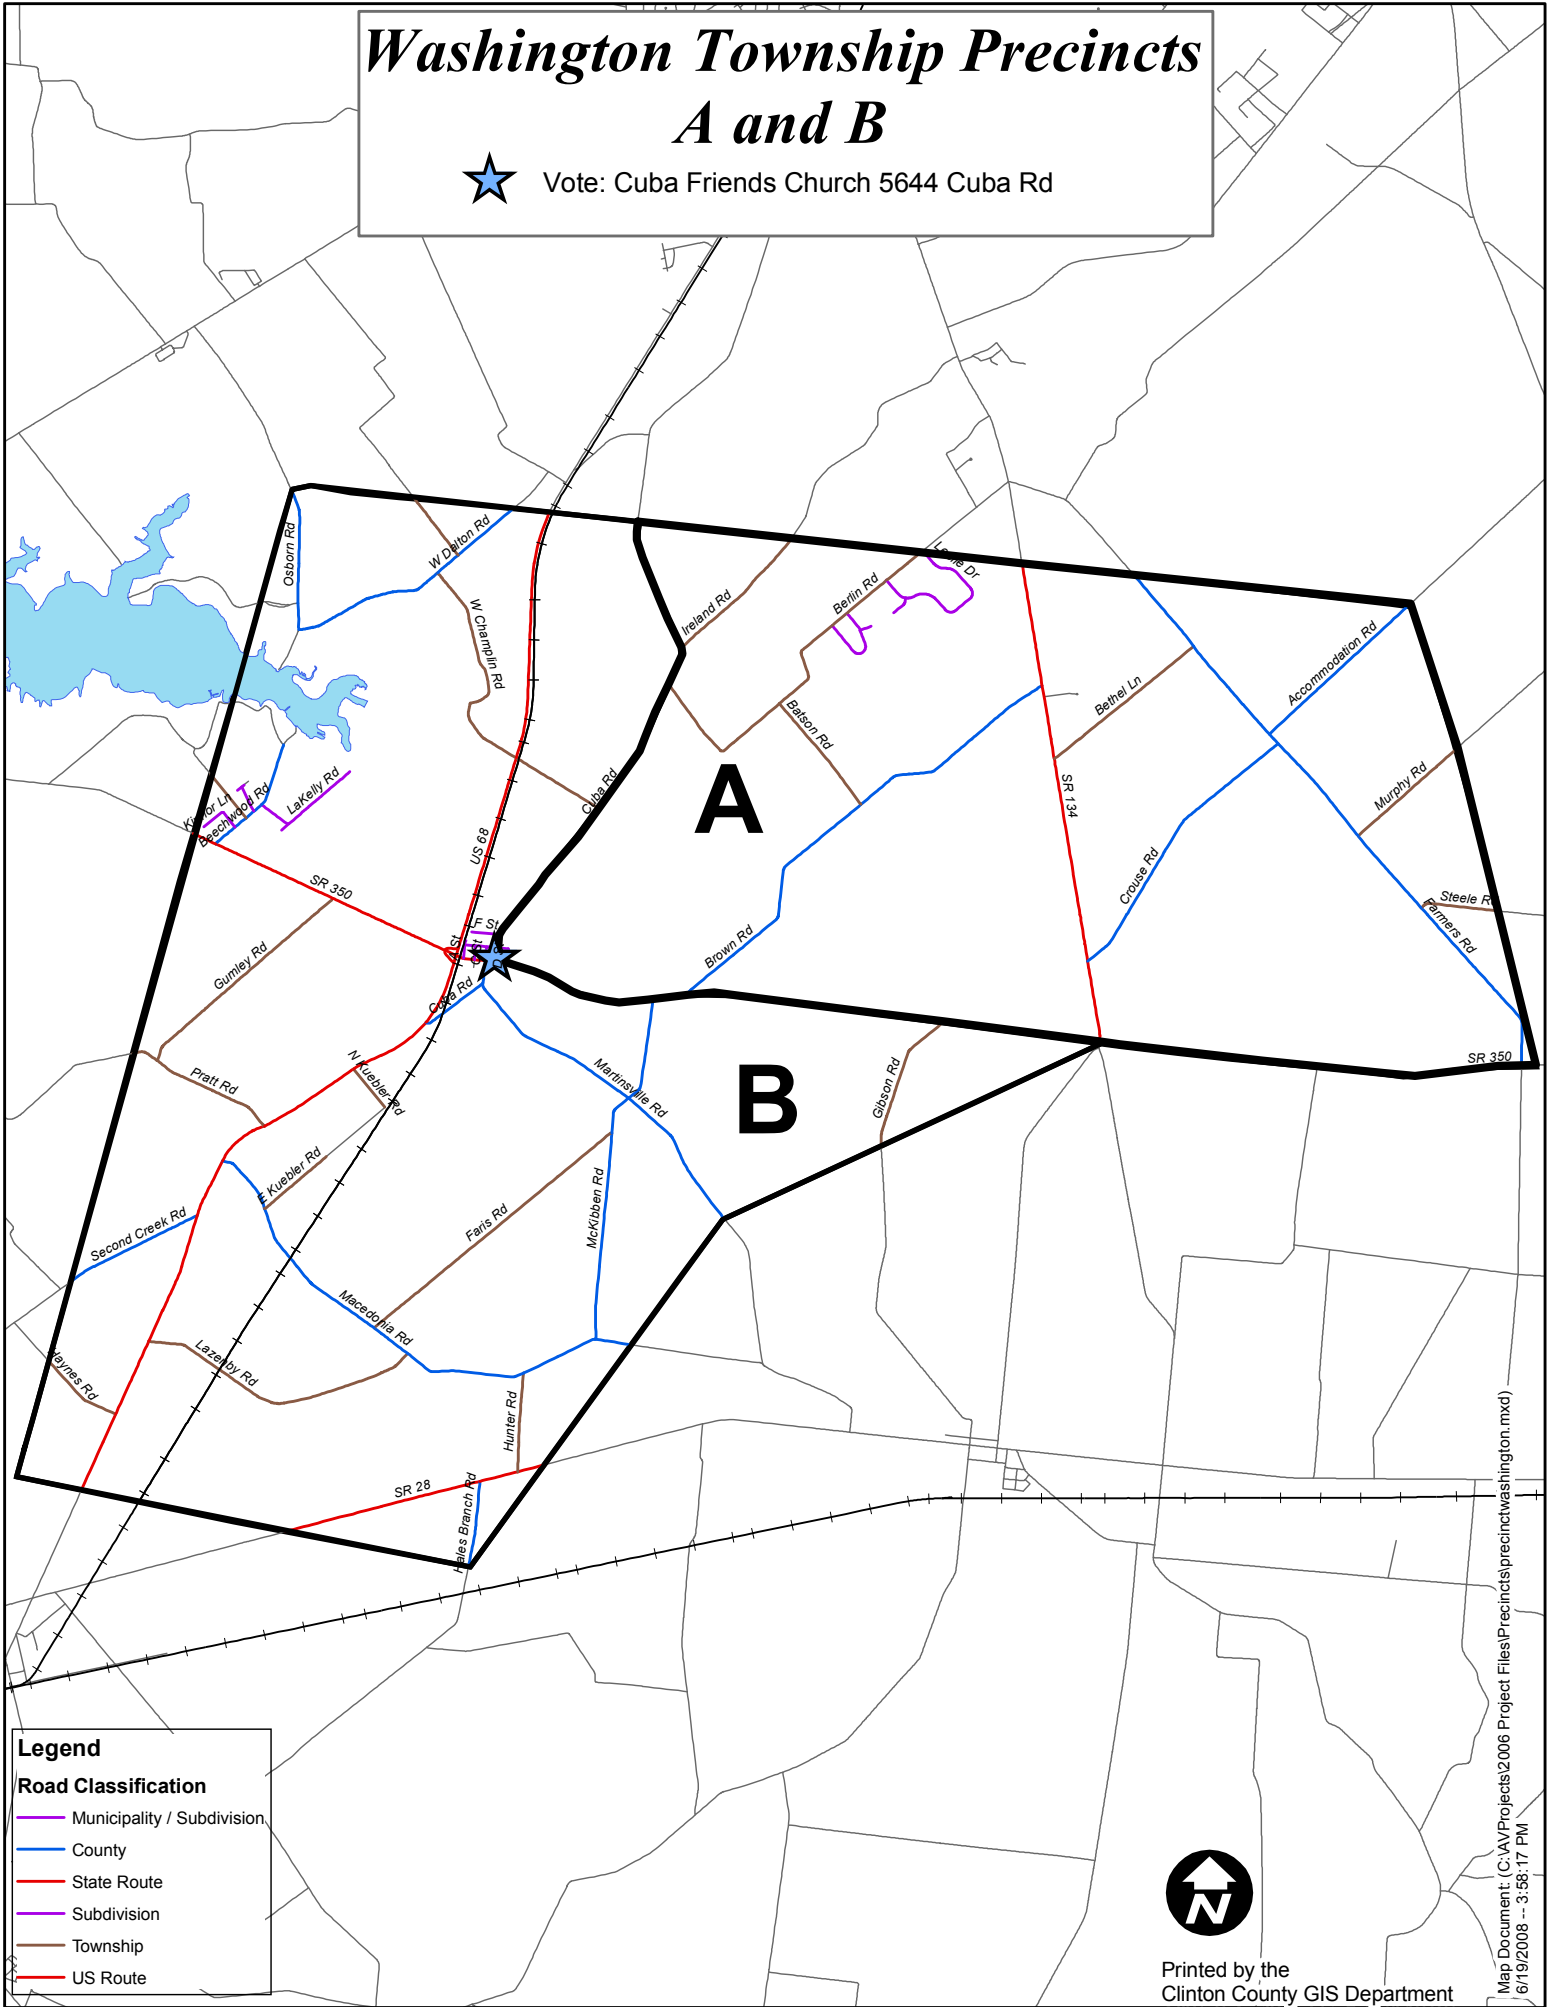

Washington Township Precincts A and B

Vote: Cuba Friends Church 5644 Cuba Rd

Legend

Road Classification

- Municipality / Subdivision
- County
- State Route
- Subdivision
- Township
- US Route

Printed by the
Clinton County GIS Department