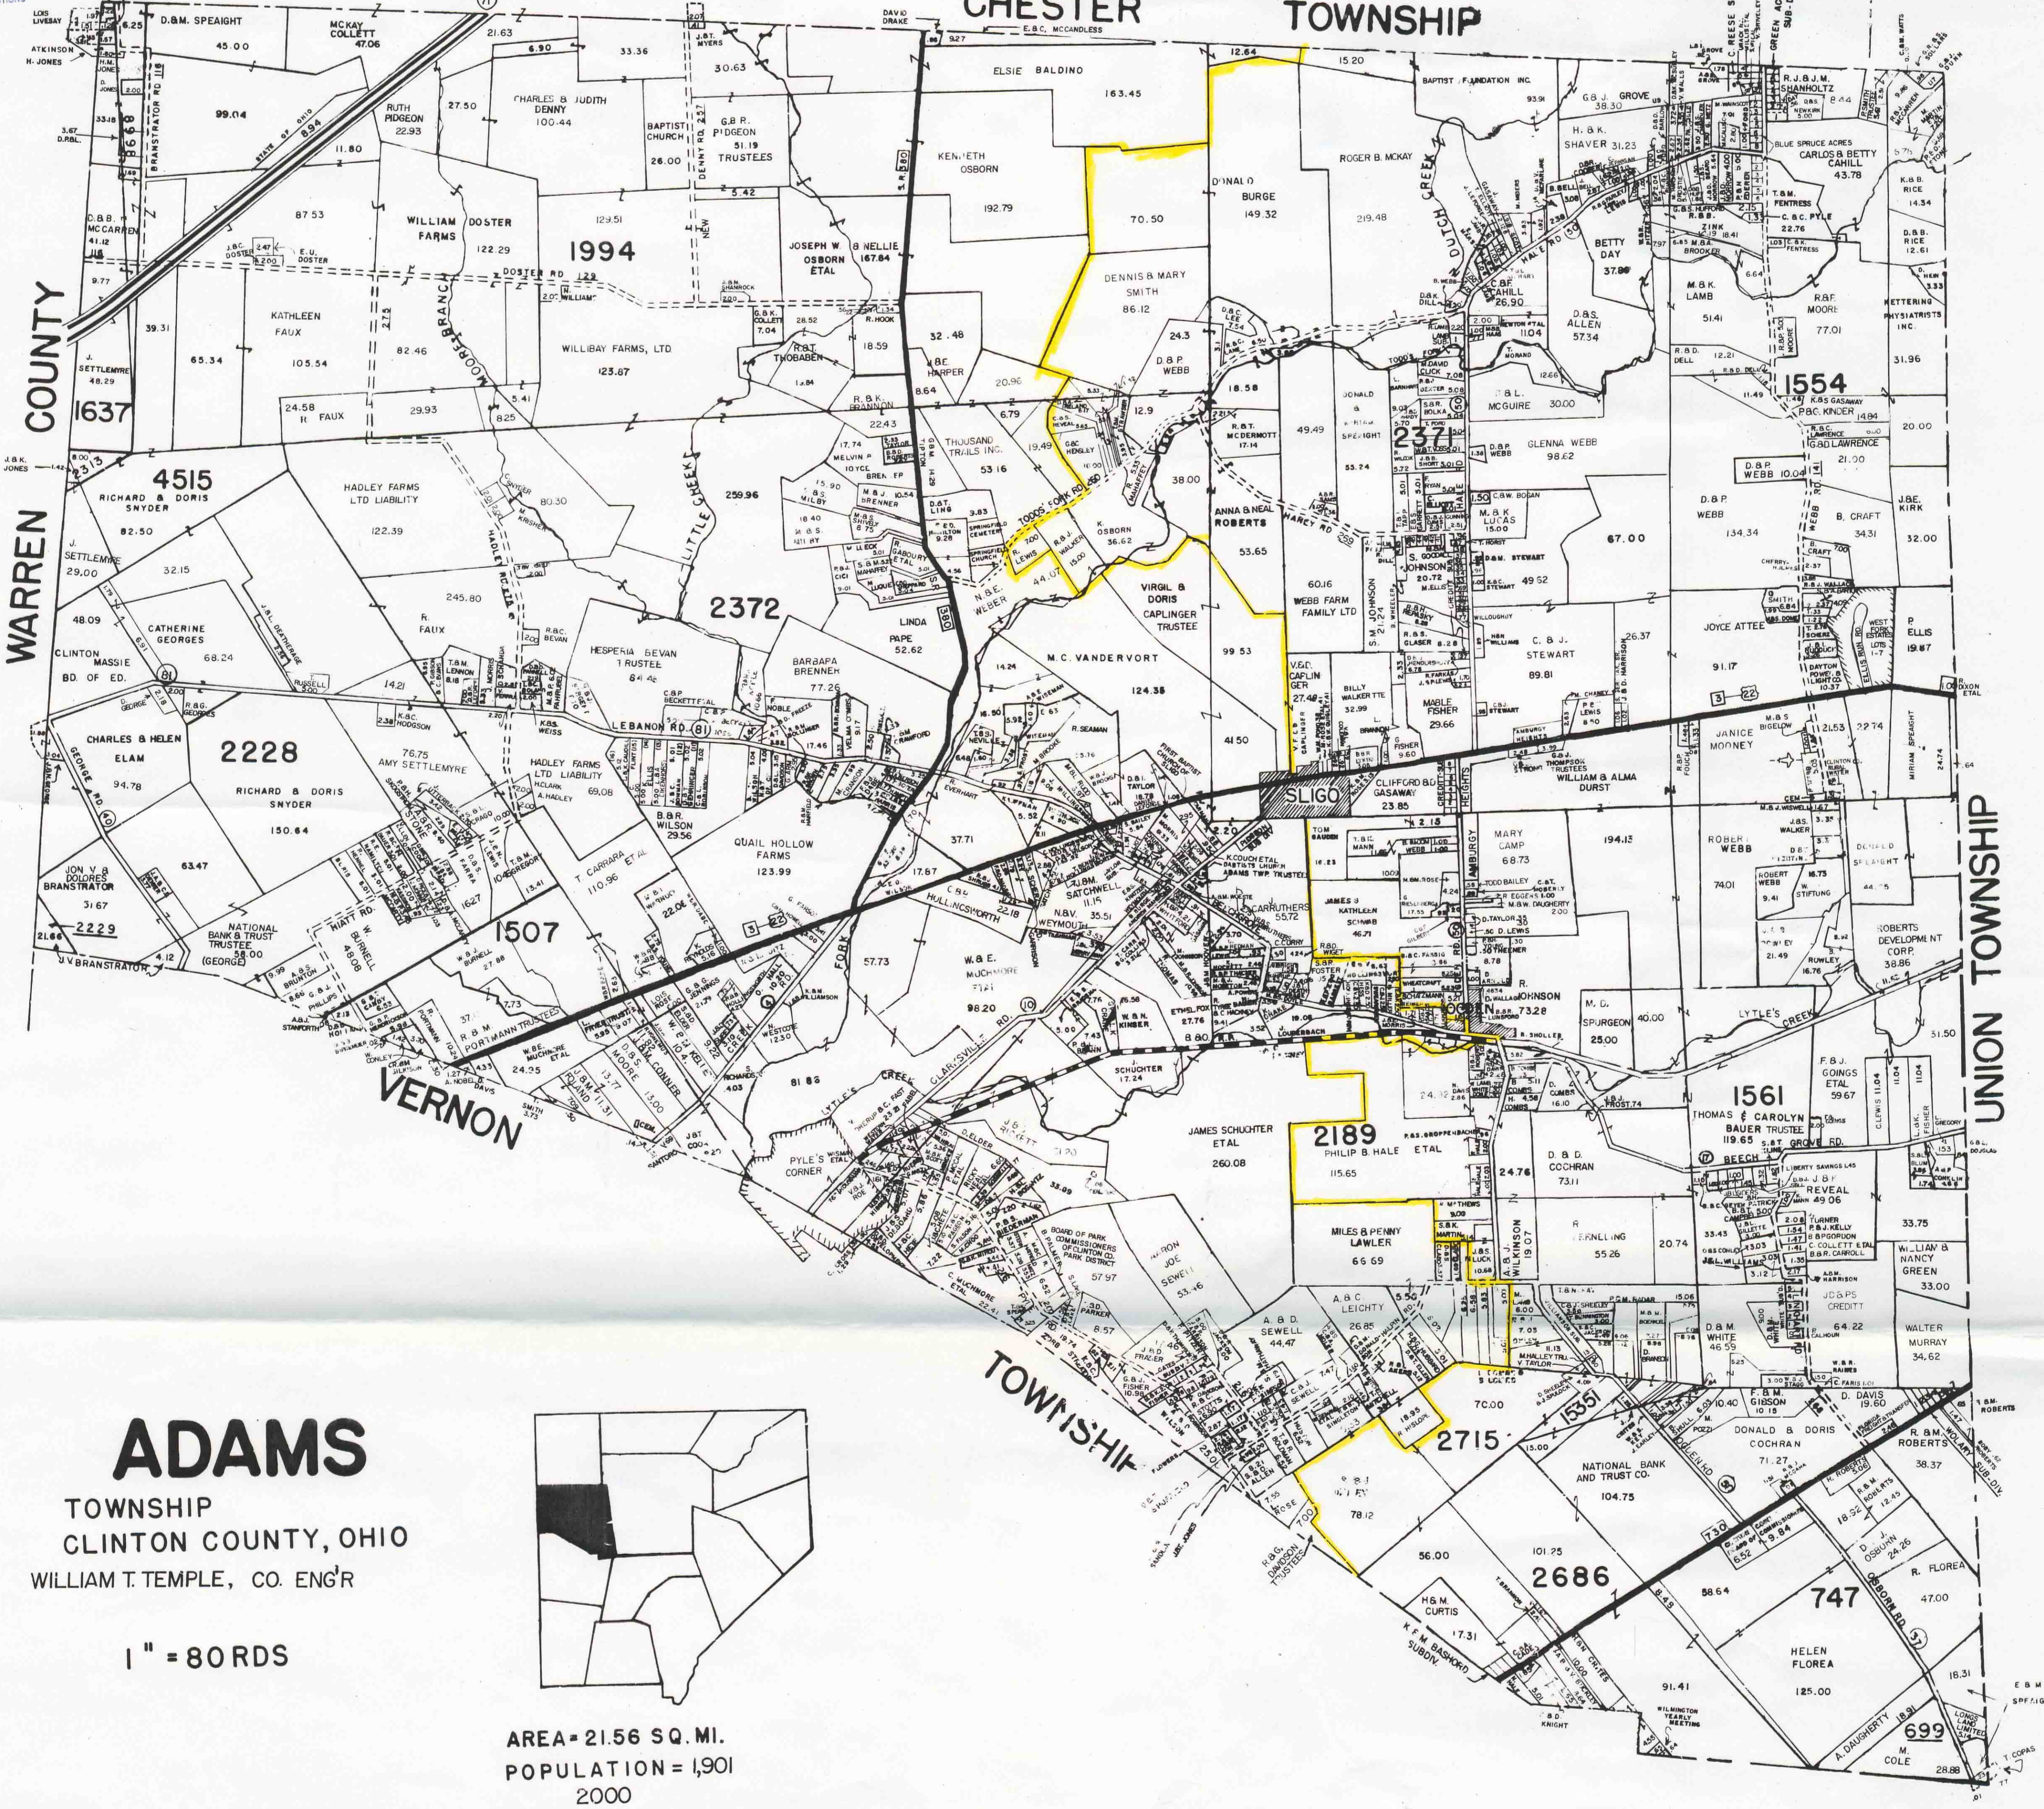

RECEIVED
DEC 19 2003

CLINTON COUNTY BOARD OF ELECTIONS

CHESTER TOWNSHIP

ADAMS

TOWNSHIP
CLINTON COUNTY, OHIO
WILLIAM T. TEMPLE, CO. ENGR

1" = 80 RDS

AREA = 21.56 SQ. MI.
POPULATION = 1,901
2000