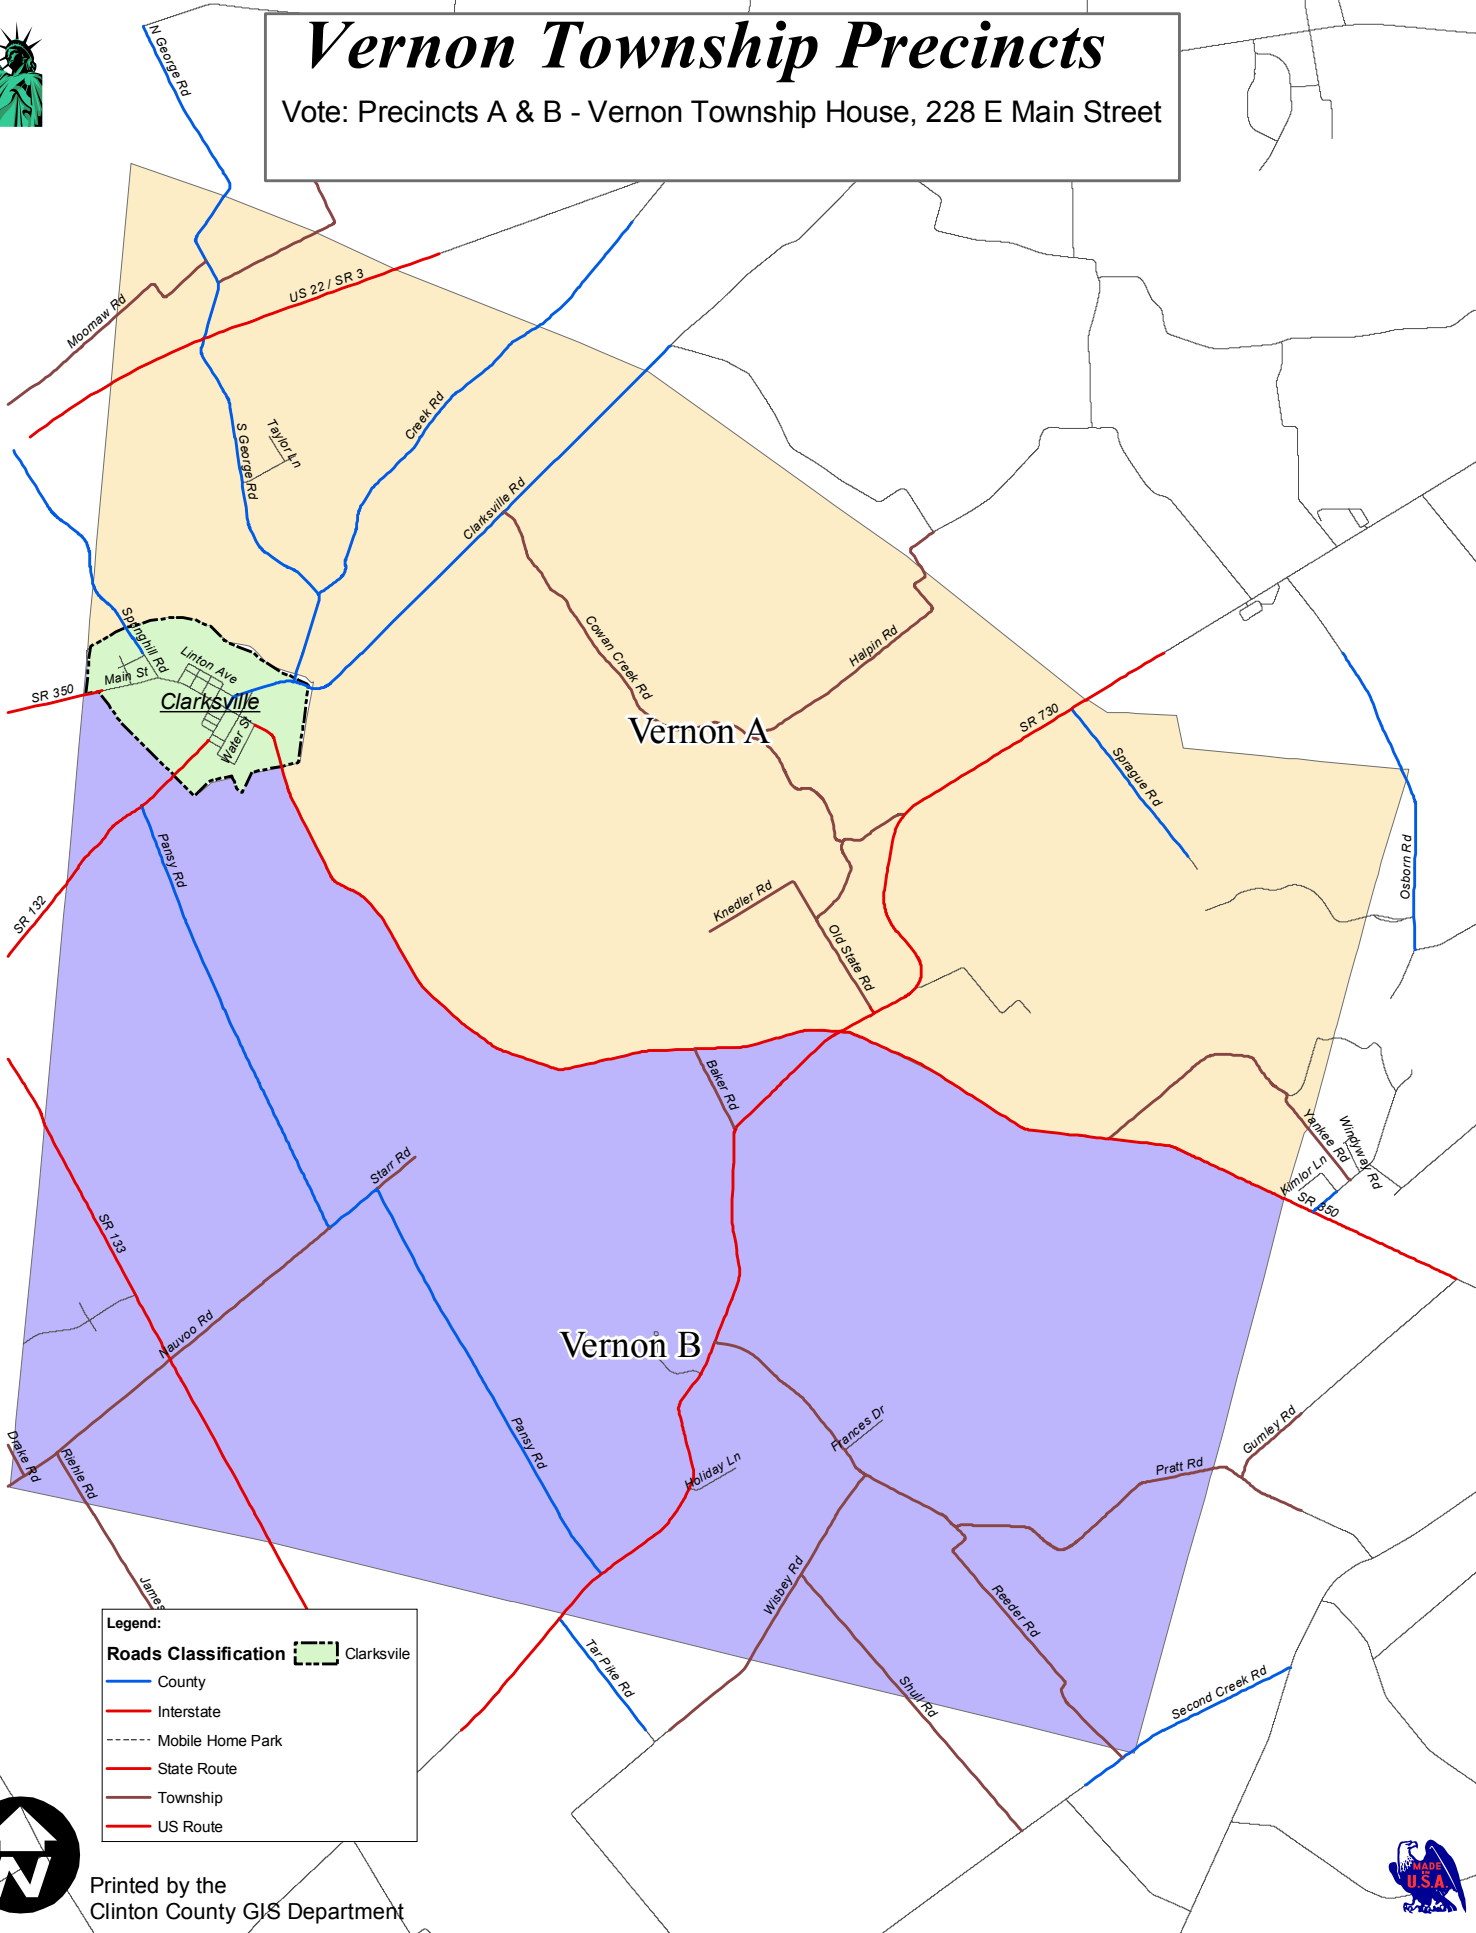

Vernon Township Precincts

Vote: Precincts A & B - Vernon Township House, 228 E Main Street

Legend:

Roads Classification

- County
- Interstate
- Mobile Home Park
- State Route
- Township
- US Route

Clarksville Clarksville

Printed by the Clinton County GIS Department