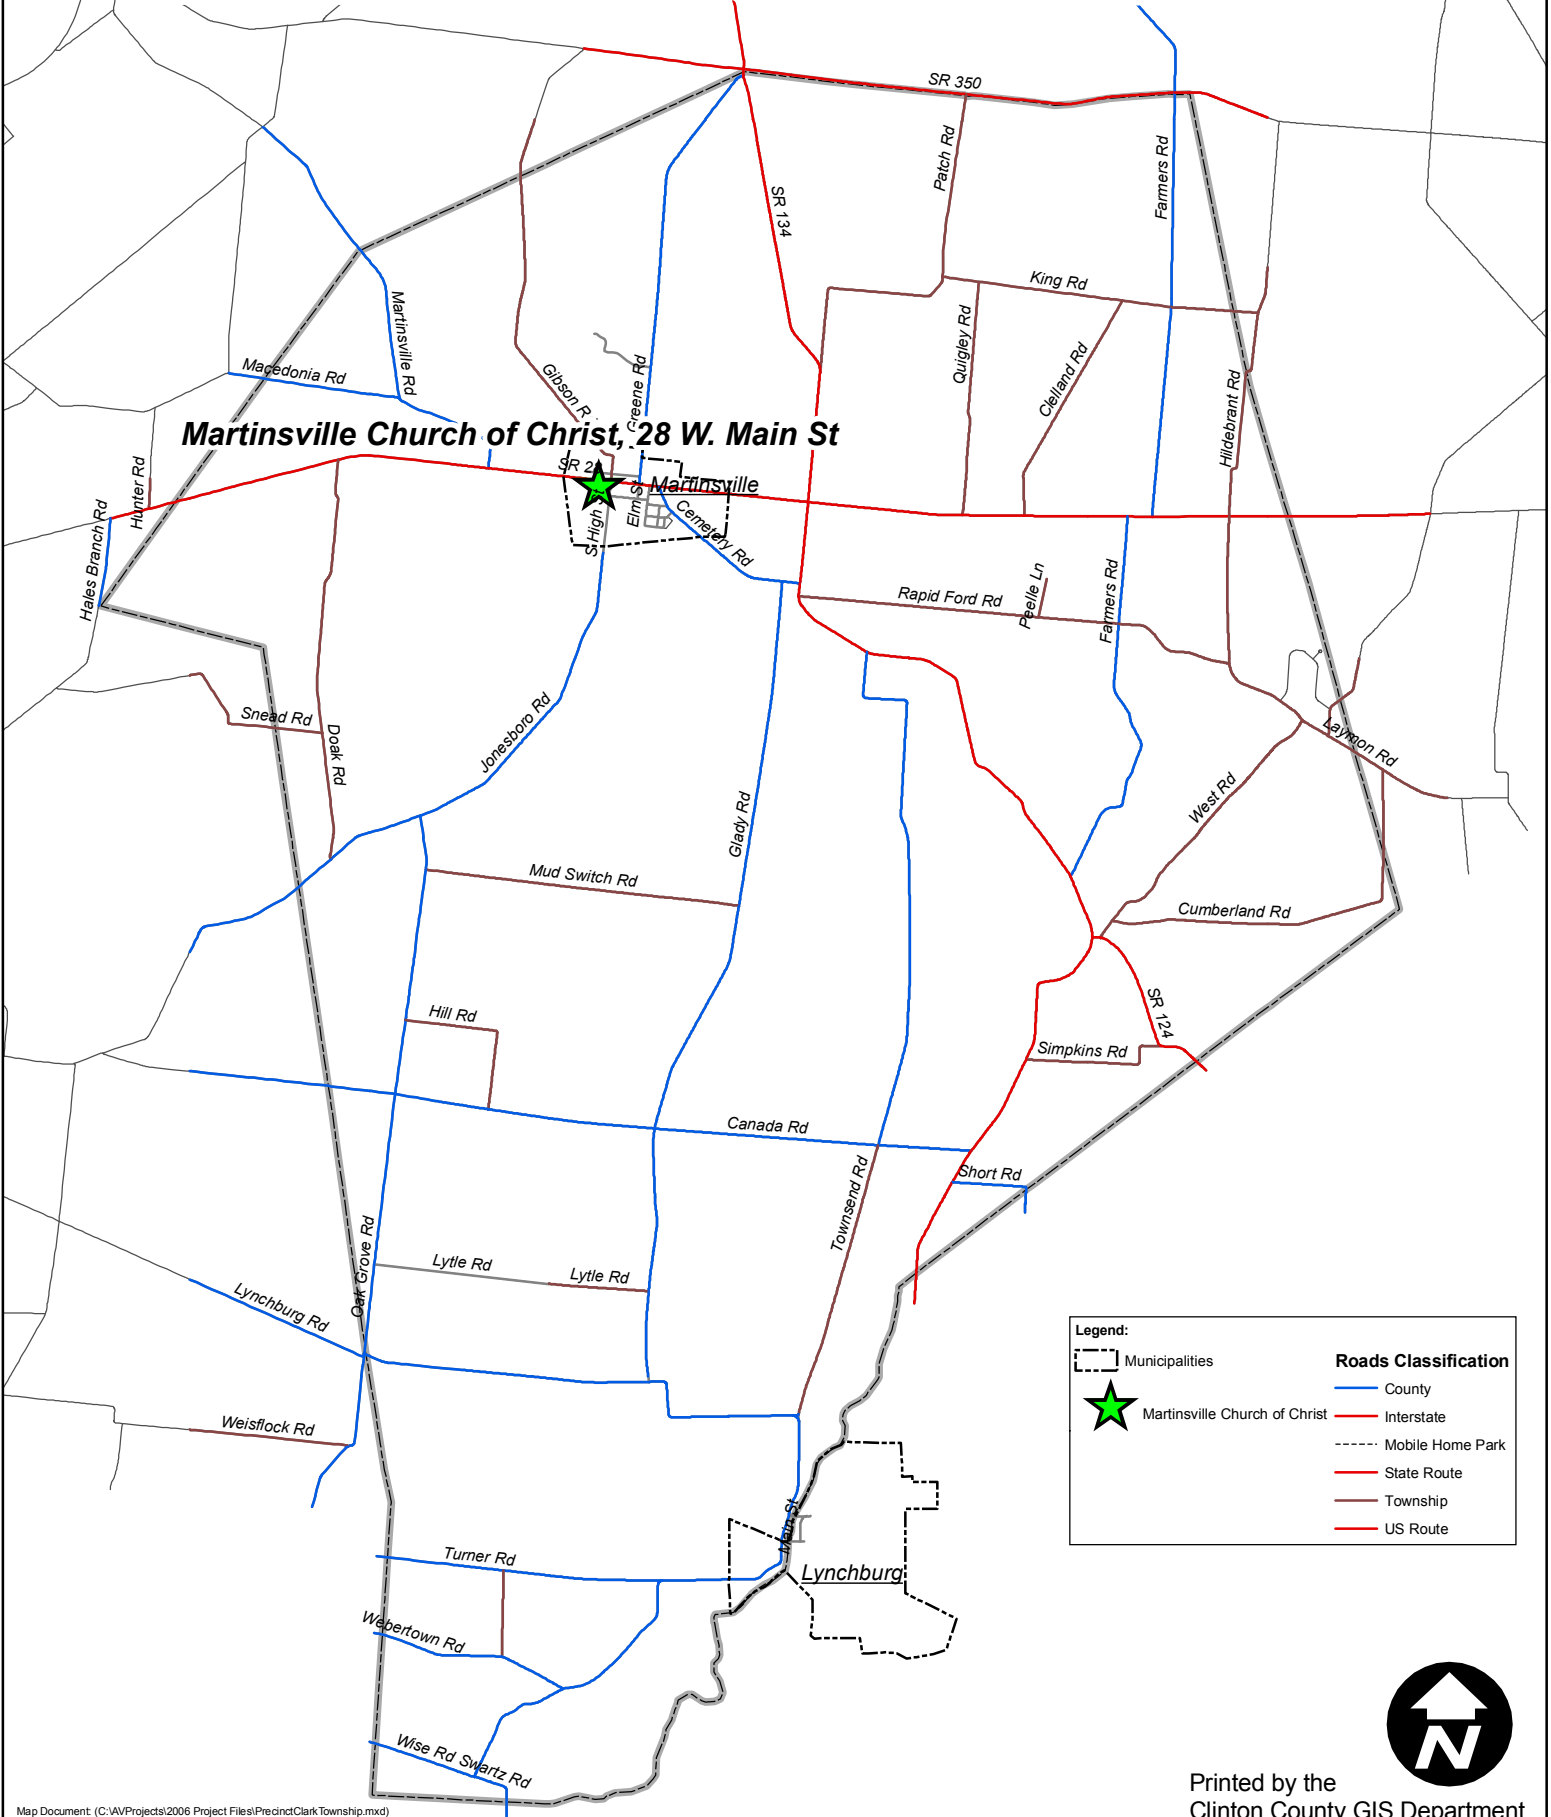

Clark Township Precinct

Vote at: Martinsville Church of Christ, 28 W. Main St., Martinsville

Martinsville Church of Christ, 28 W. Main St

Legend:	
	Municipalities
	Martinsville Church of Christ
Roads Classification	
	County
	Interstate
	Mobile Home Park
	State Route
	Township
	US Route

Printed by the
Clinton County GIS Department