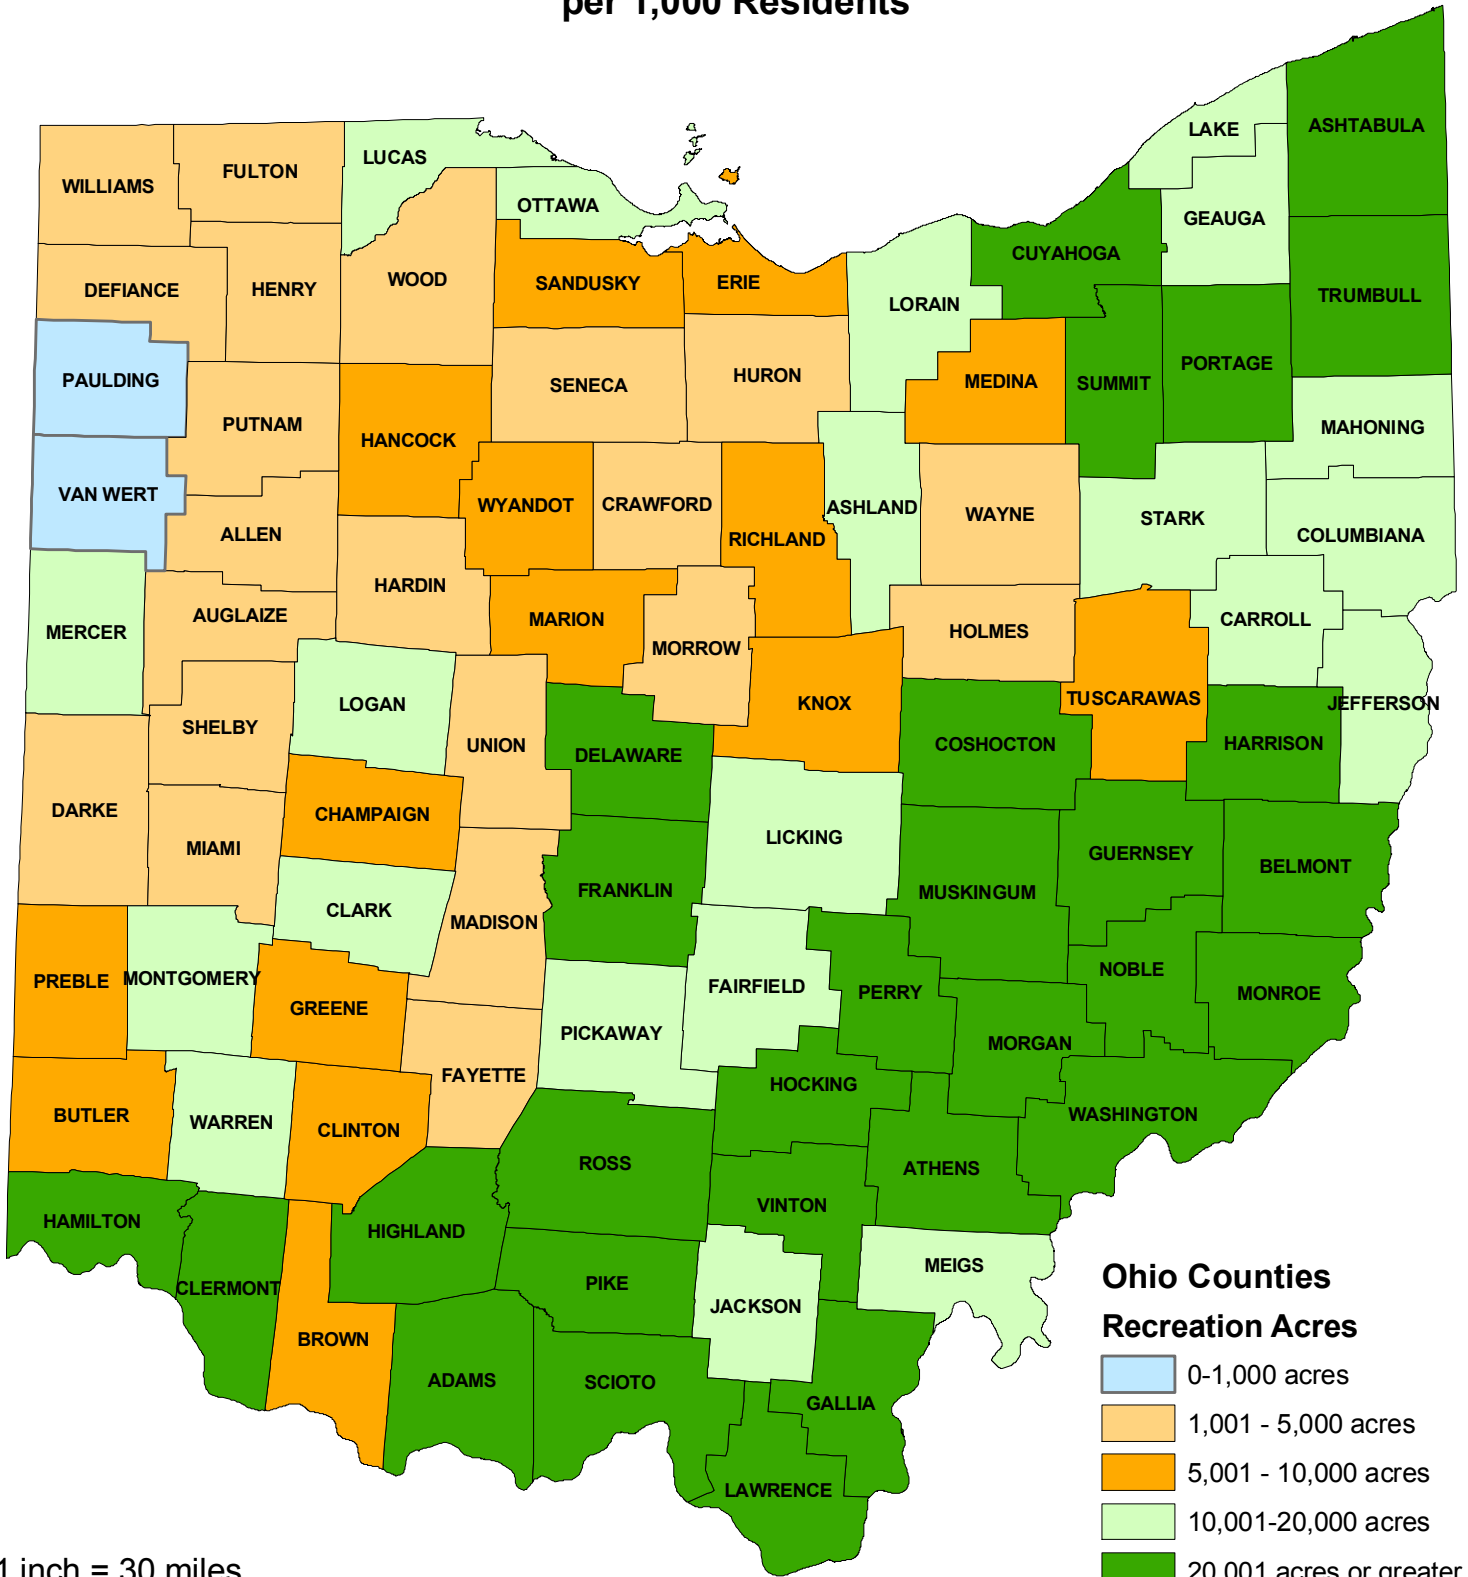

Ohio Counties

Total Outdoor Recreation Acres
per 1,000 Residents

**Ohio Counties
Recreation Acres**

- 0-1,000 acres
- 1,001 - 5,000 acres
- 5,001 - 10,000 acres
- 10,001-20,000 acres
- 20,001 acres or greater

1 inch = 30 miles
 0 4.5 9 18 27 36 Miles

Data shown on this map is not warranted for accuracy or merchantability and is to be used as a reference only.

Printed by the
Clinton County GIS Department
 Data extracted from 1990 Census