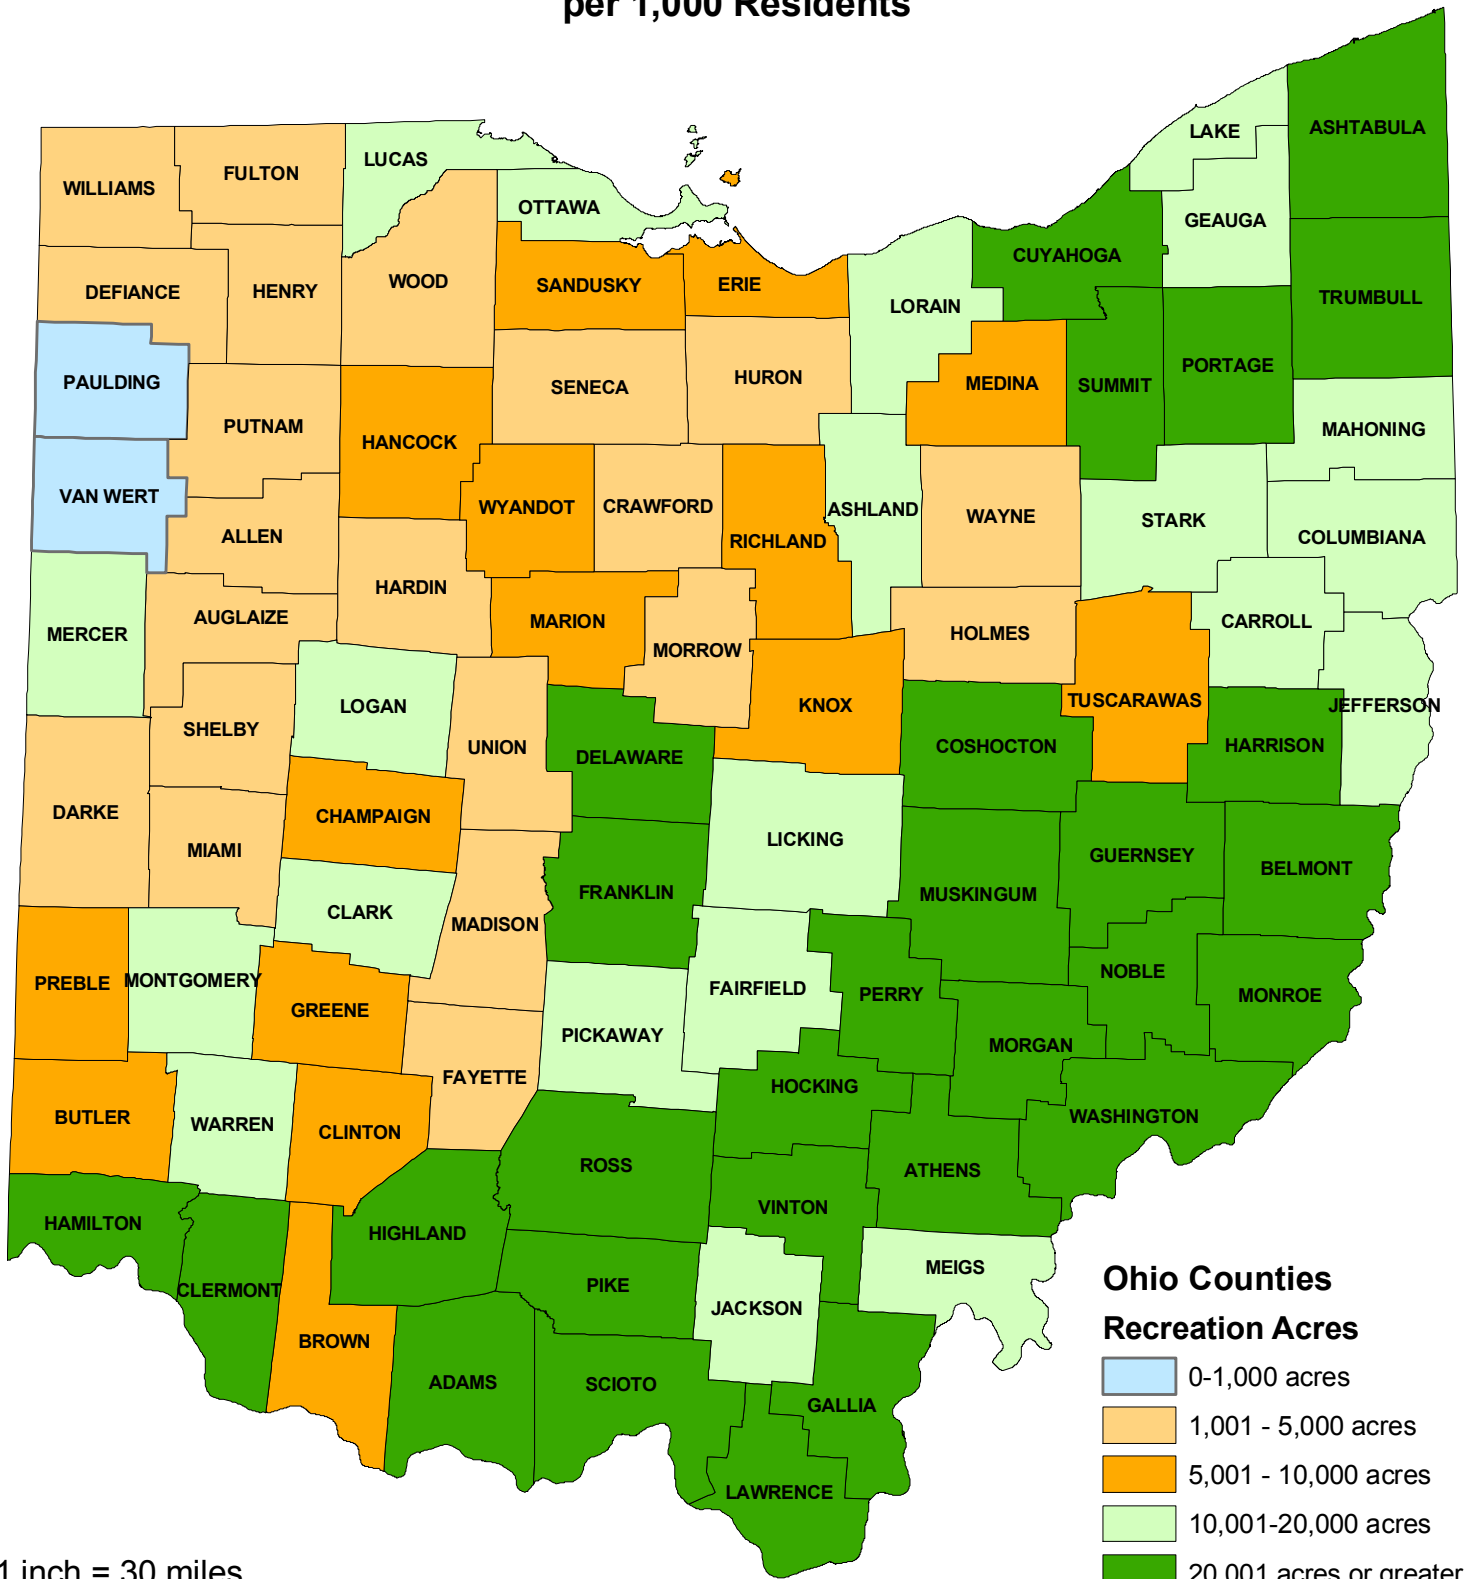

Ohio Counties

Total Outdoor Recreation Acres
per 1,000 Residents

Ohio Counties Recreation Acres

- 0-1,000 acres
- 1,001 - 5,000 acres
- 5,001 - 10,000 acres
- 10,001-20,000 acres
- 20,001 acres or greater

1 inch = 30 miles

Data shown on this map is not warranted for accuracy or merchantability and is to be used as a reference only.

Printed by the
Clinton County GIS Department

Data extracted from 1990 Census