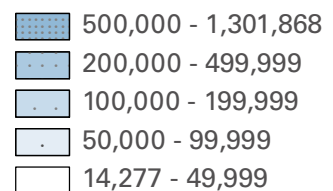

Projected Population Distribution 2020

Projected State Population: 12,005,733

Department of Development

Projected County Population

Source: Ohio Department of Development, Policy Research and Strategic Planning