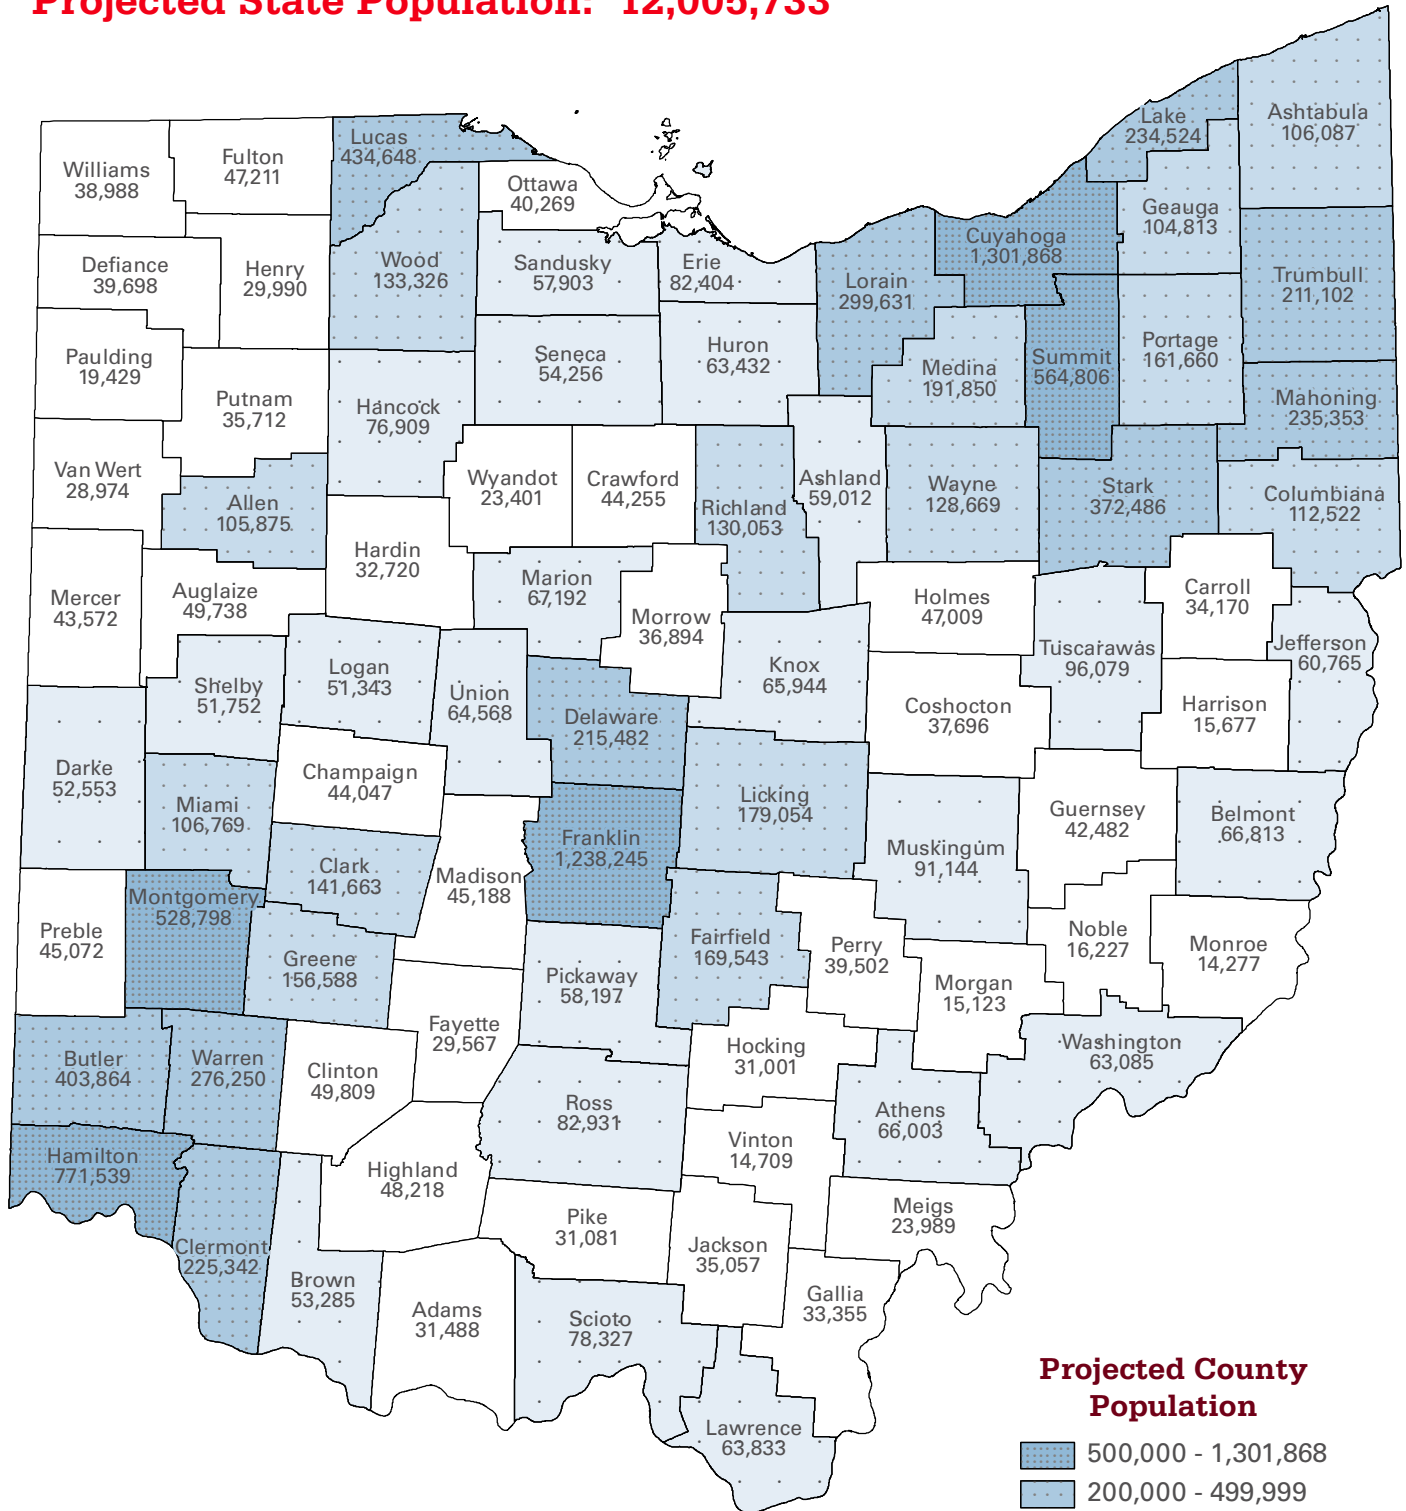

Projected Population Distribution 2020

Projected State Population: 12,005,733

Department of Development

Projected County Population

Source: Ohio Department of Development, Policy Research and Strategic Planning