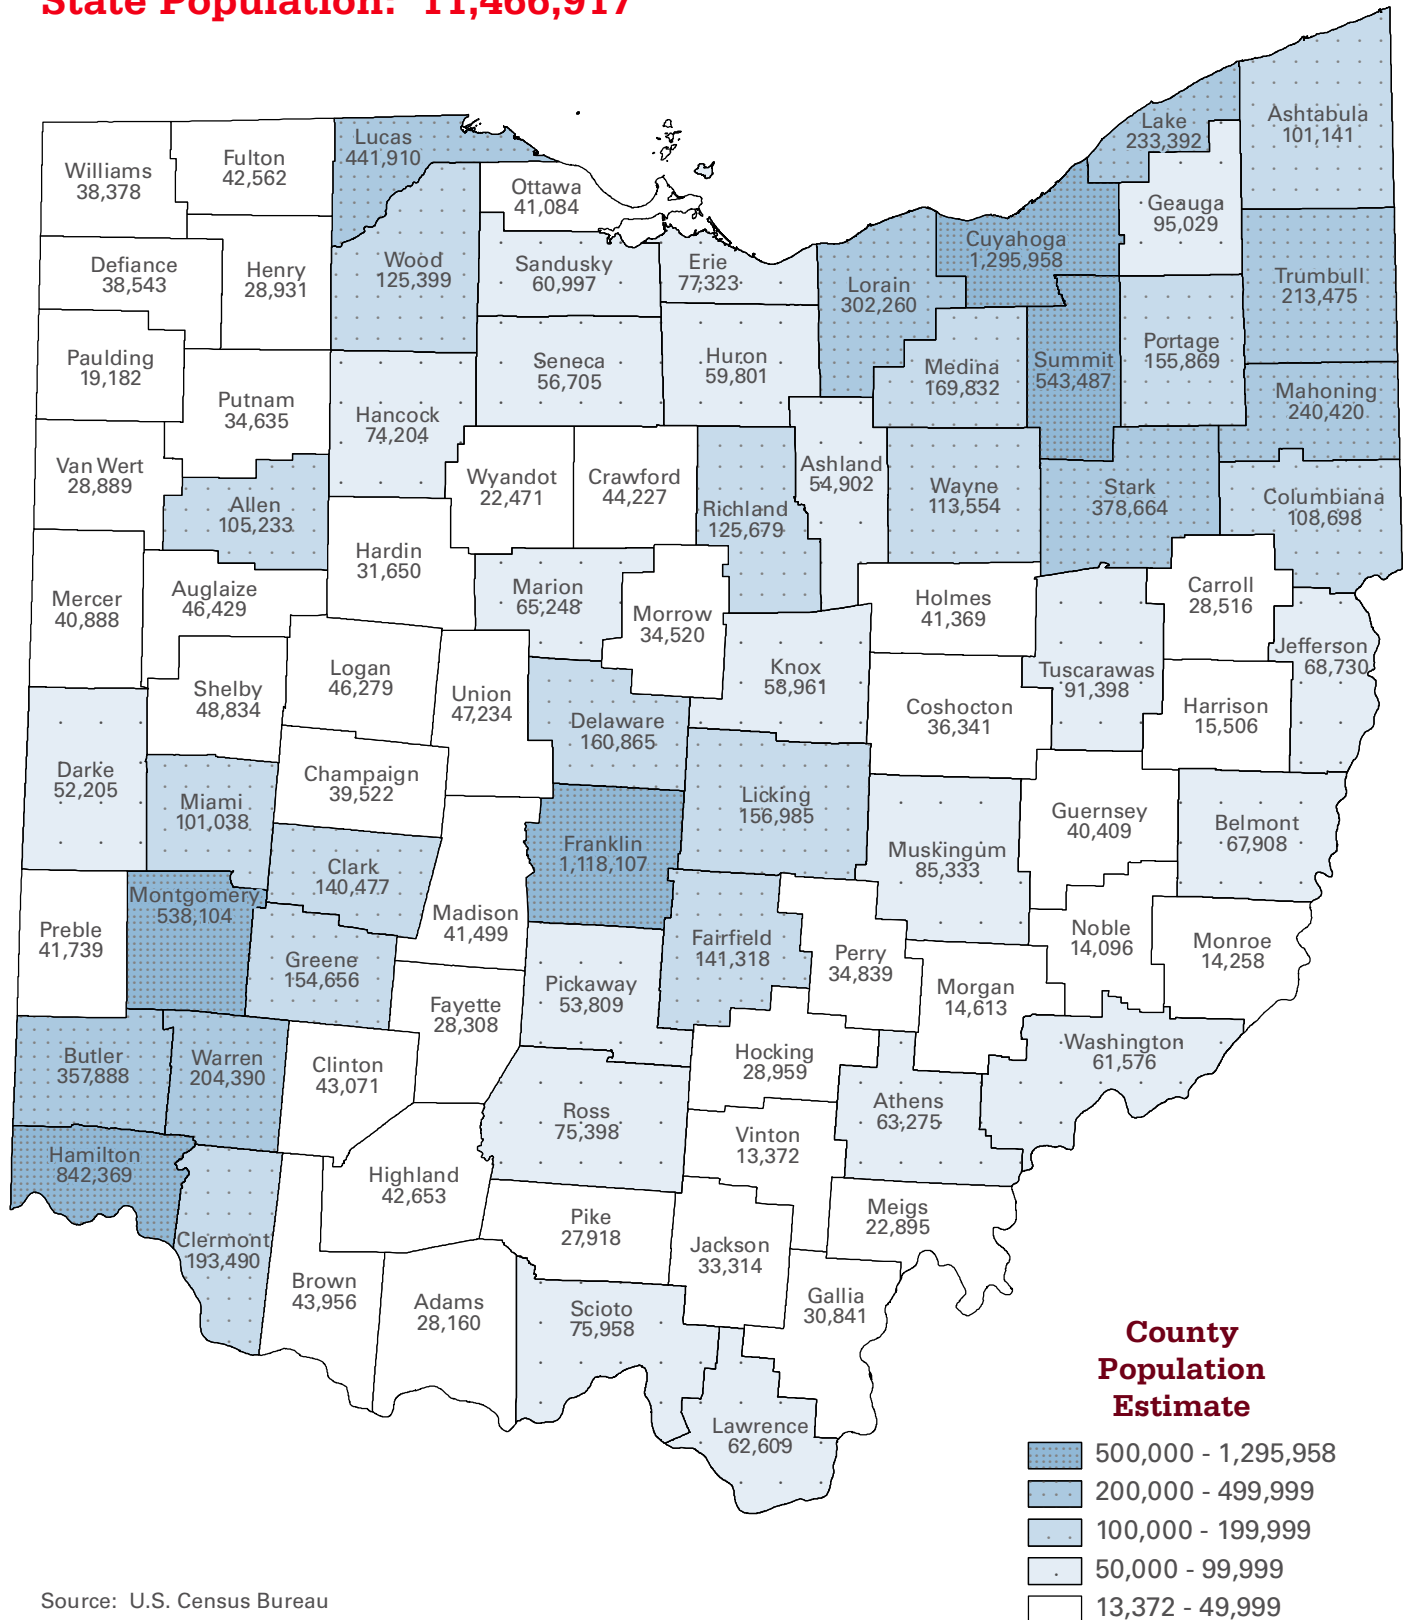

Population Distribution 2007

State Population: 11,466,917

Source: U.S. Census Bureau

Prepared by: Ohio Department of Development,
Policy Research and Strategic Planning (June 2008)