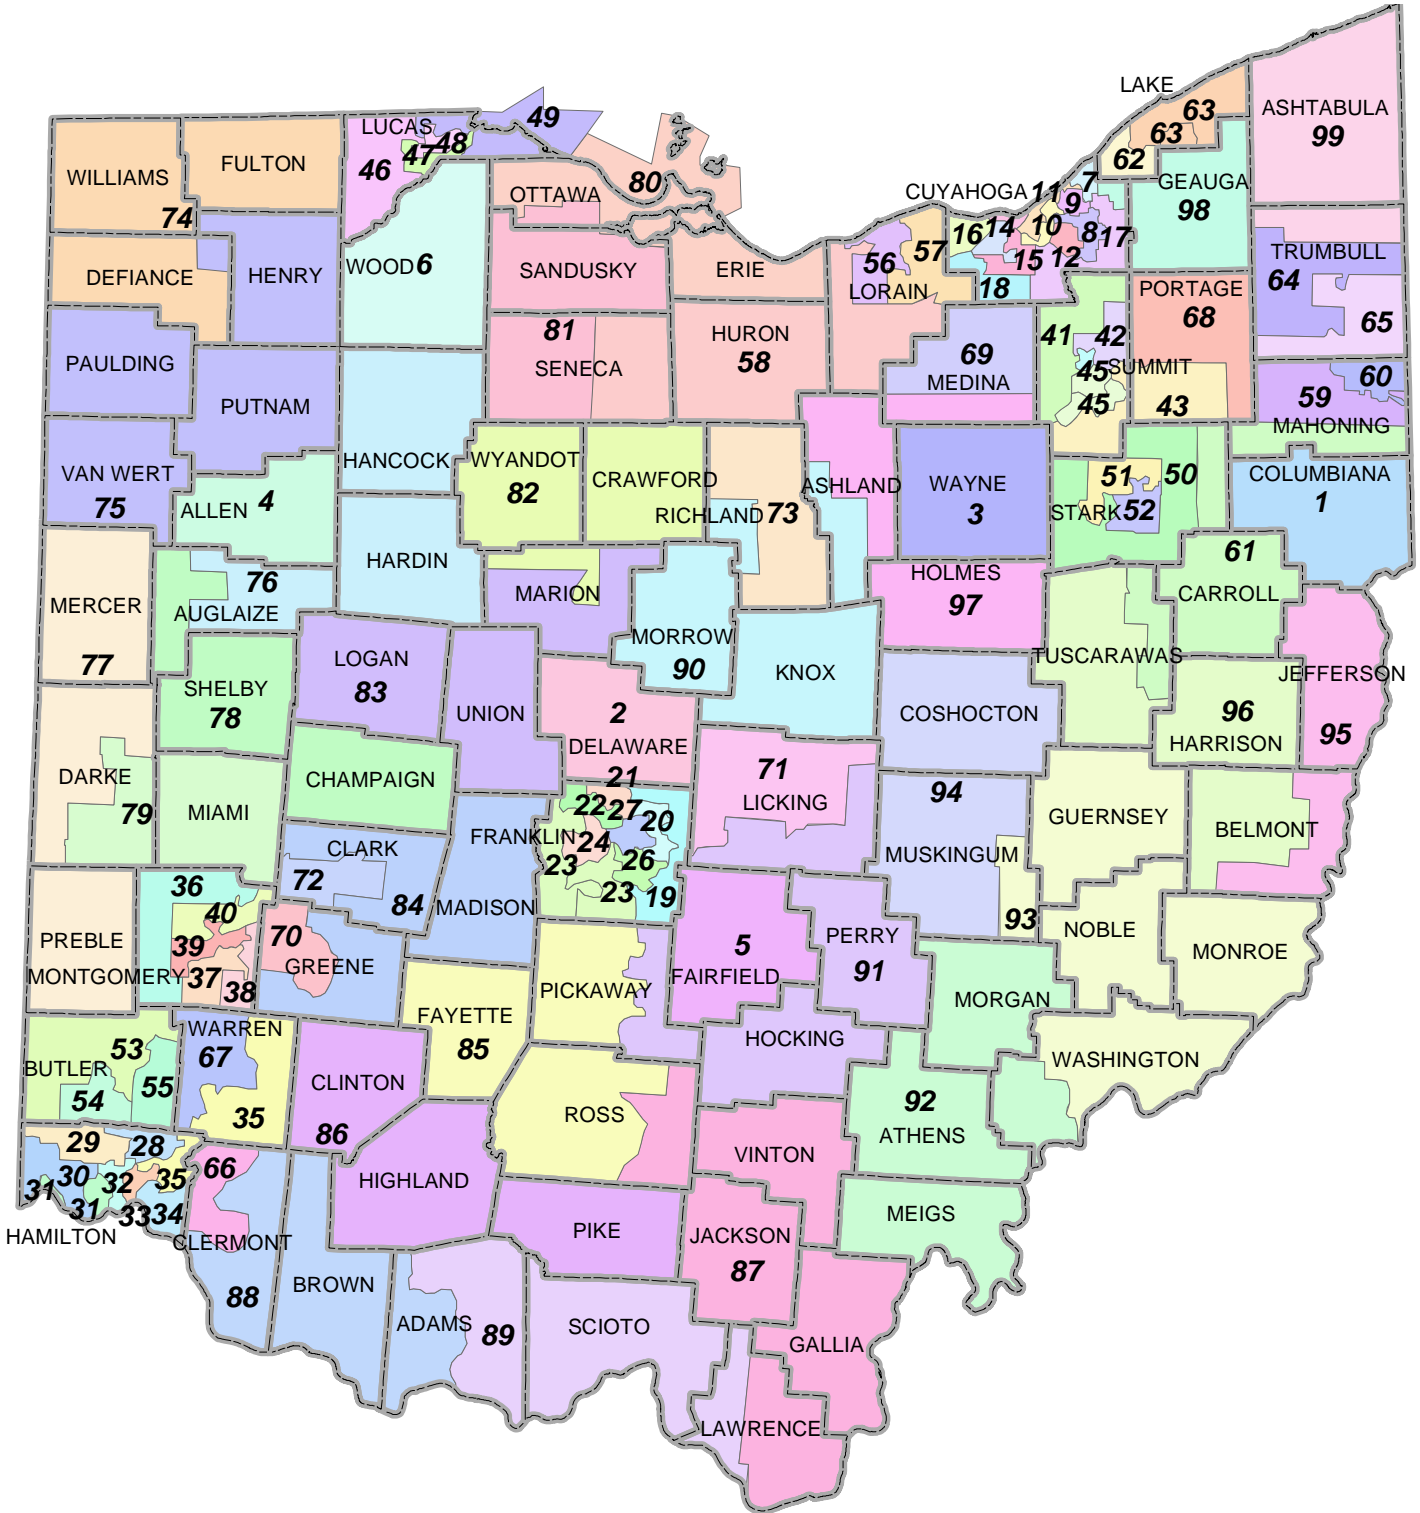

# Ohio House Districts

1 inch equals 32 miles

Printed by the  
Clinton County GIS Department

Data shown on this map is not warranted  
for accuracy or merchantability and is to  
be used as a reference only.