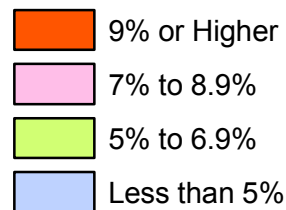

Ohio Counties Unemployment Rate for 2005

Data shown on this map is not warranted for accuracy or merchantability and is to be used as a reference only.

Printed by the
Clinton County GIS Department
Based on information from the Census Bureau