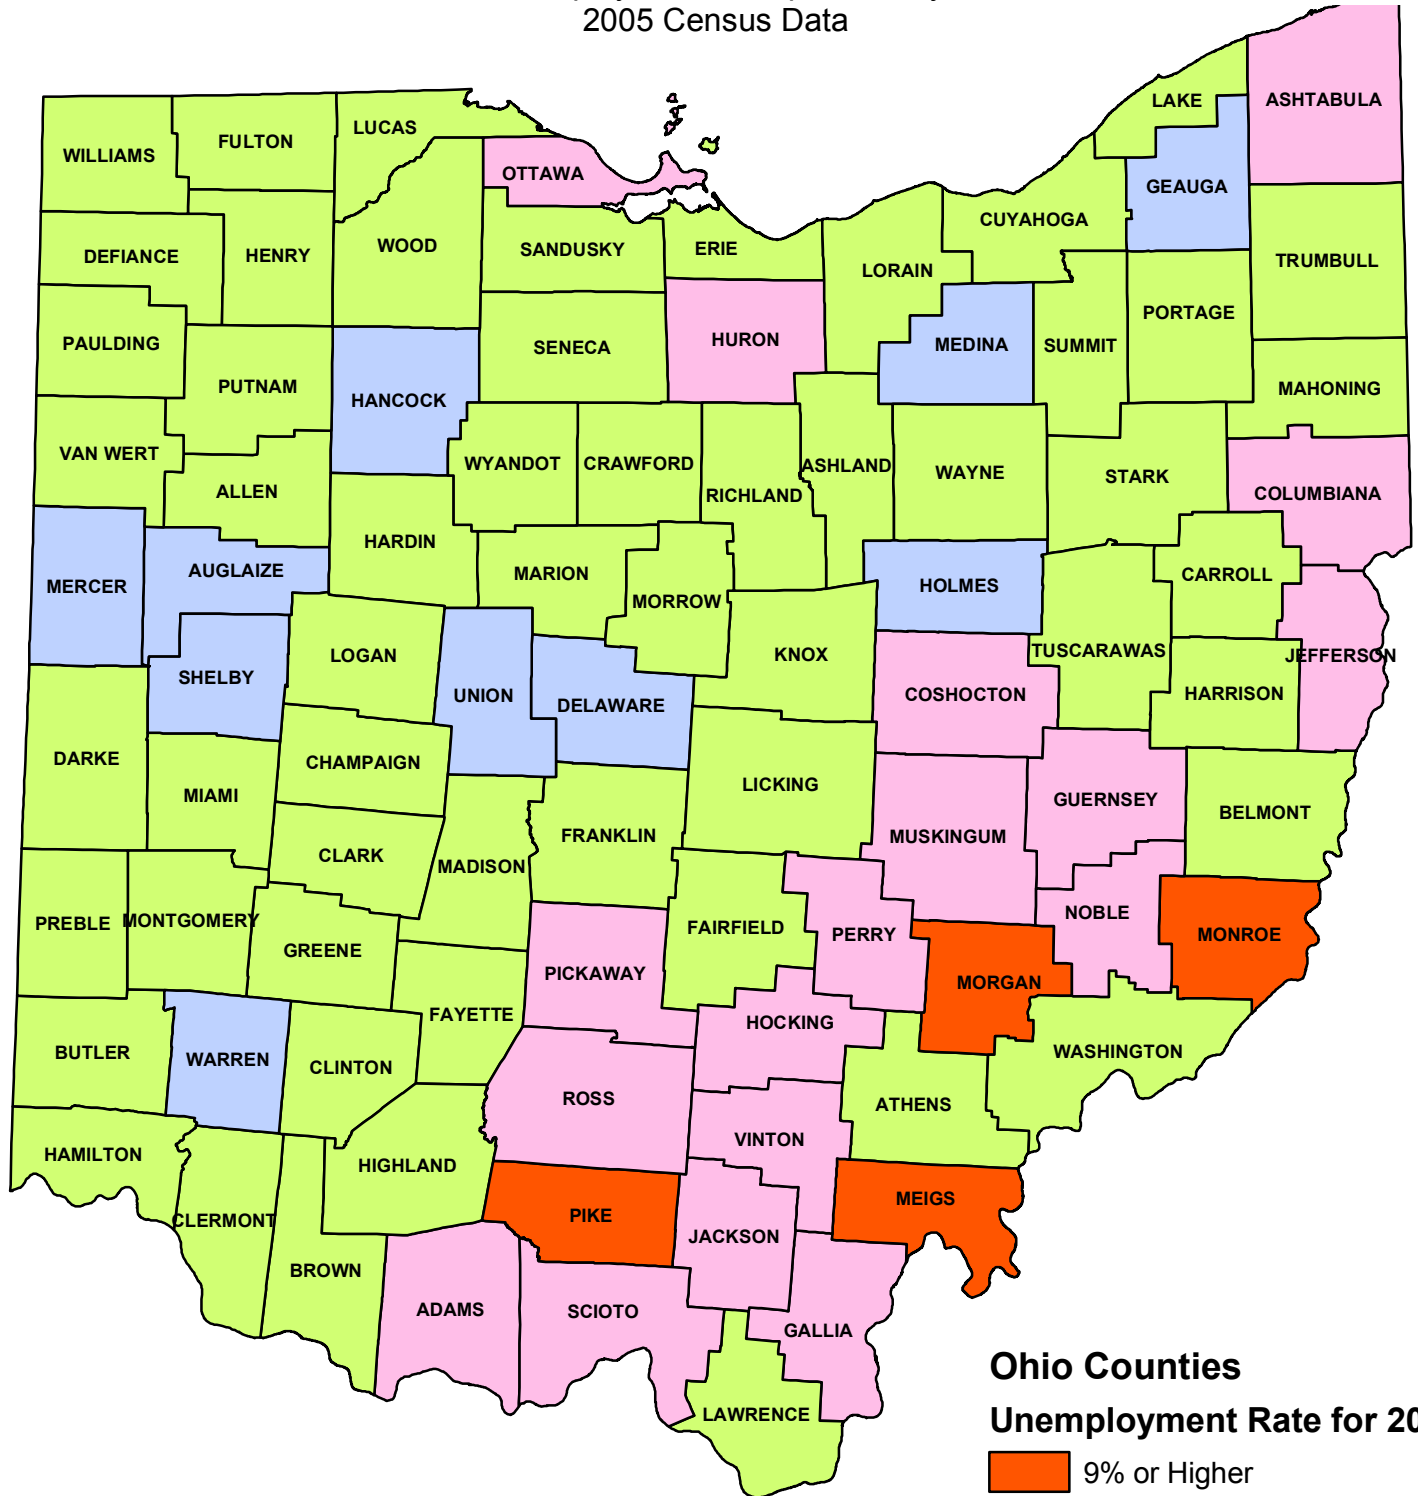

# Ohio Counties

Unemployment Rate per County  
2005 Census Data

1 inch = 31 miles

## Ohio Counties Unemployment Rate for 2005

Data shown on this map is not warranted for accuracy or merchantability and is to be used as a reference only.

Printed by the  
**Clinton County GIS Department**  
Based on information from the Census Bureau