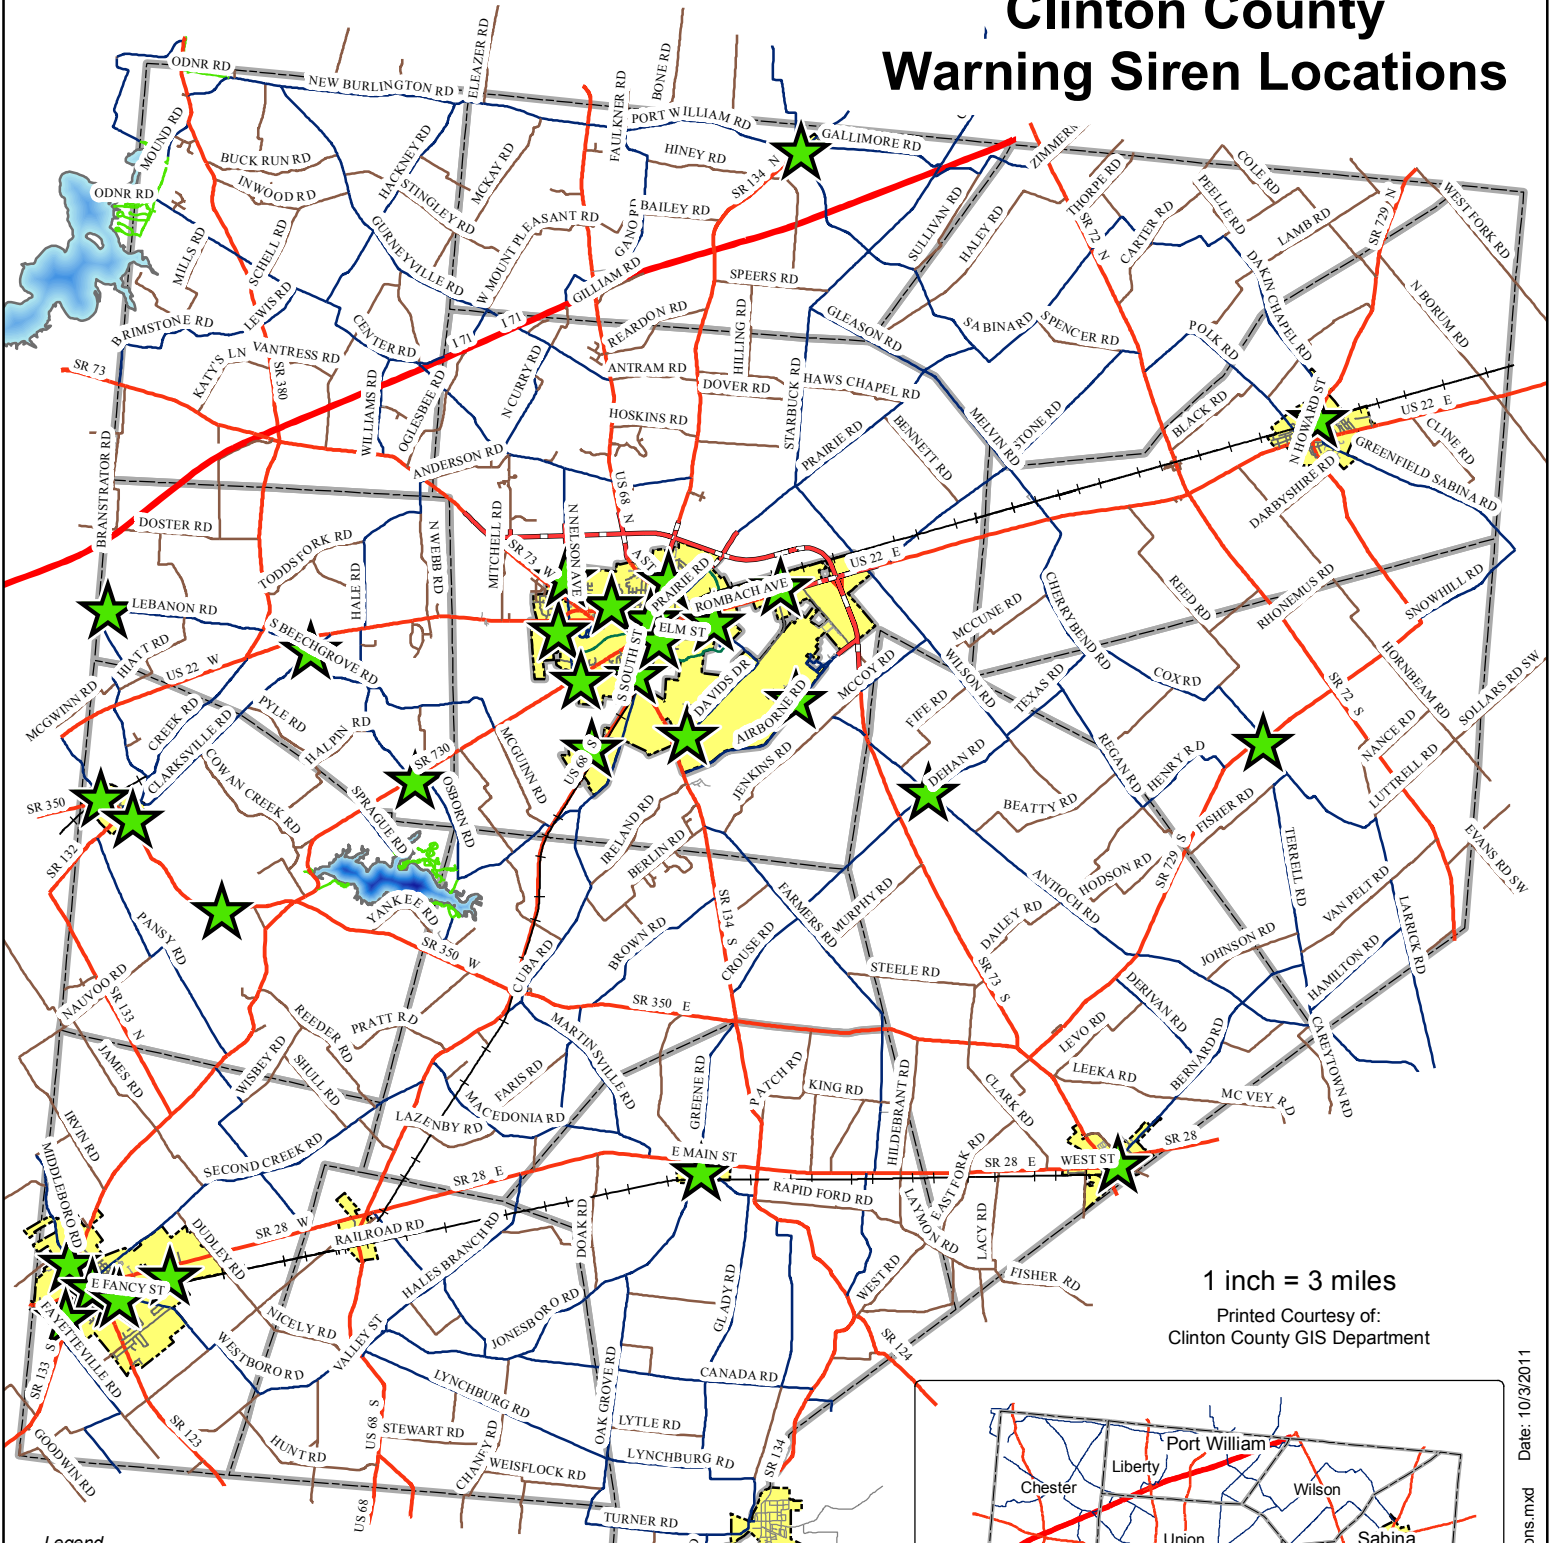

Clinton County Warning Siren Locations

1 inch = 3 miles
 Printed Courtesy of:
 Clinton County GIS Department

Legend

- Sirens
- Municipalities
- Township Lines
- Railroads

Streets and Roads

Road Type

- Interstate
- State Route
- US Highway
- County Road
- Township Road
- Municipal Road
- Private Road
- State Park Road
- Bike Path
- Bypass Centerline