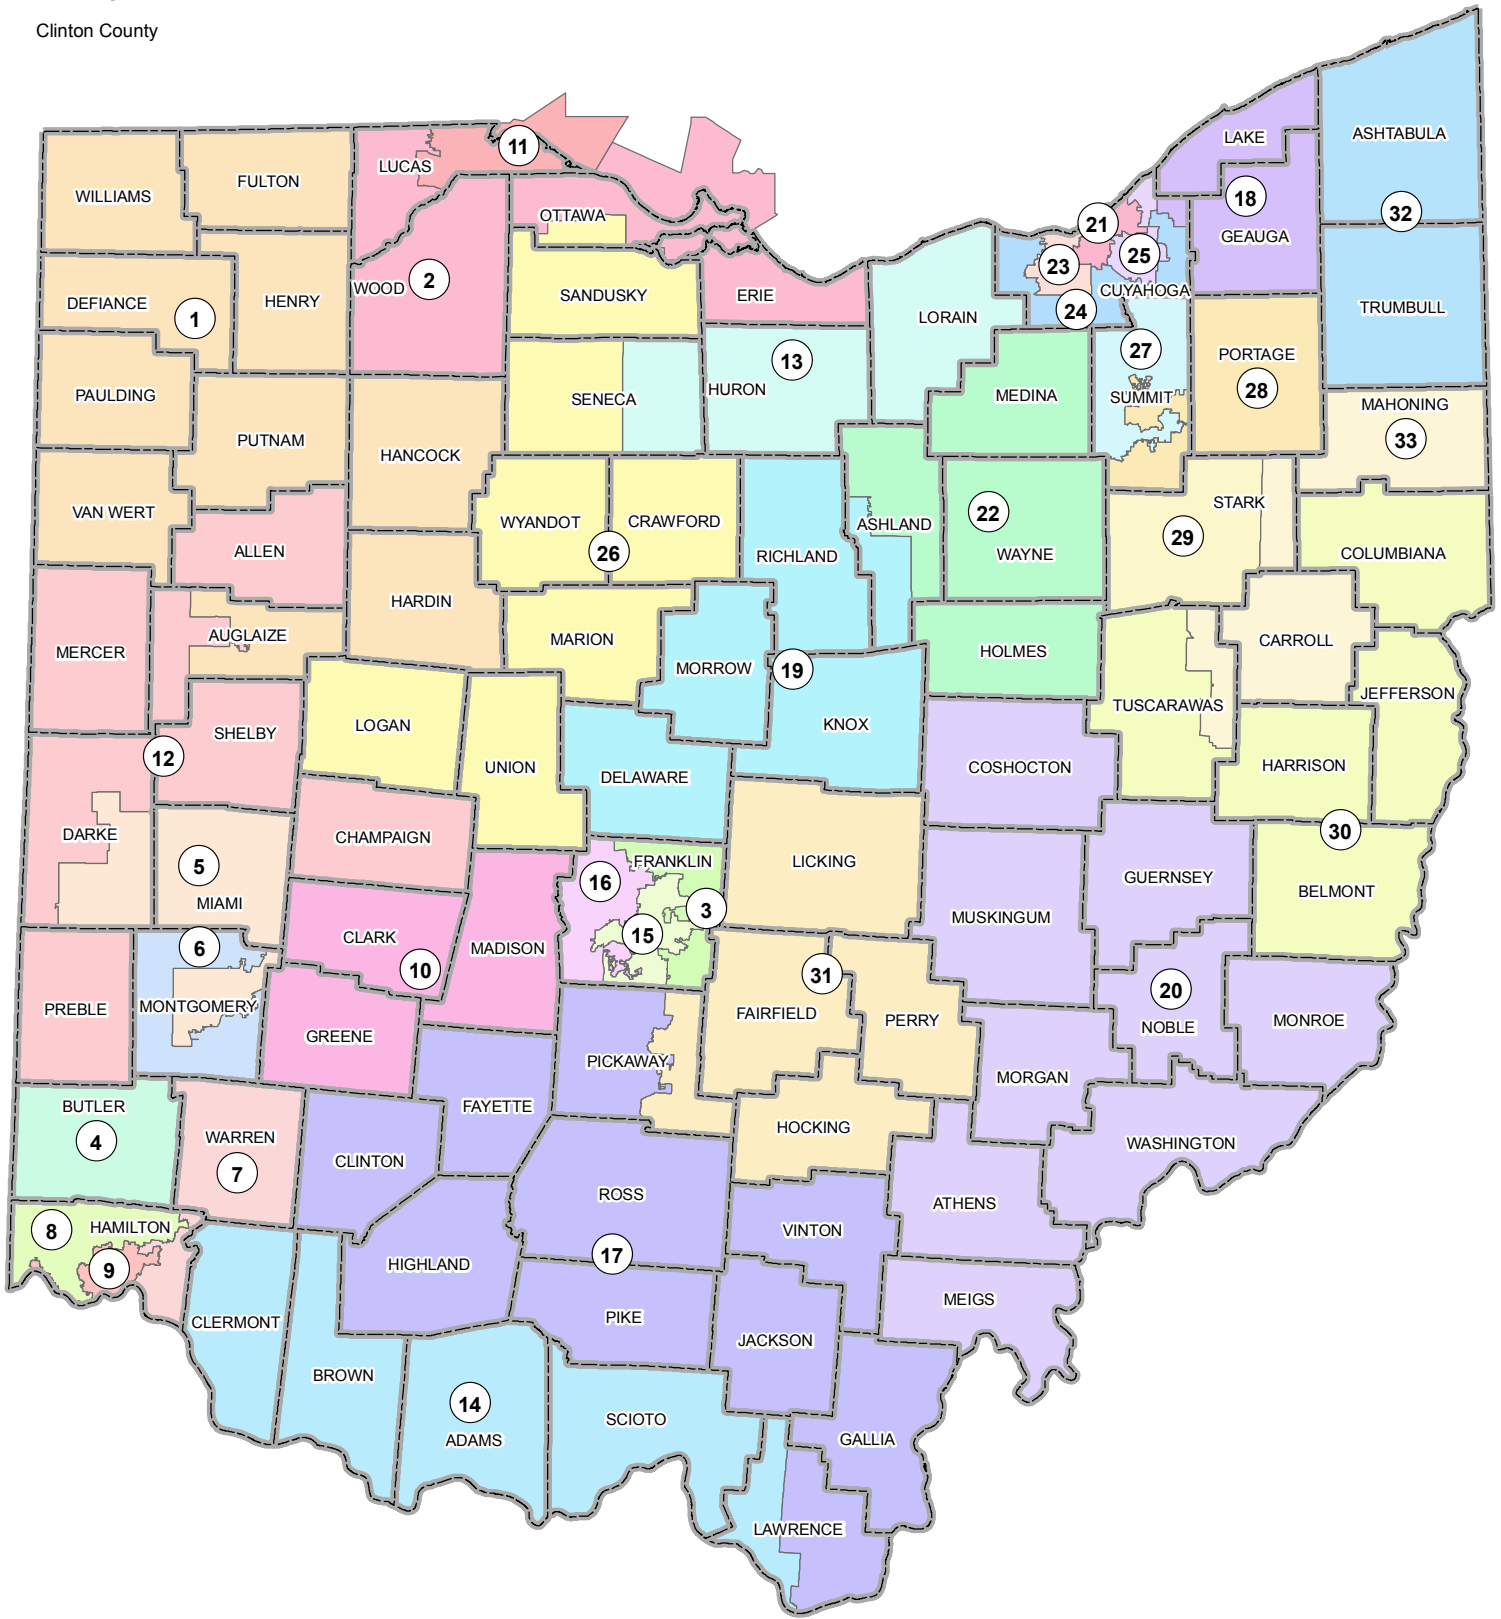

State of Ohio Senate Districts

Clinton County

1 inch = 30 miles