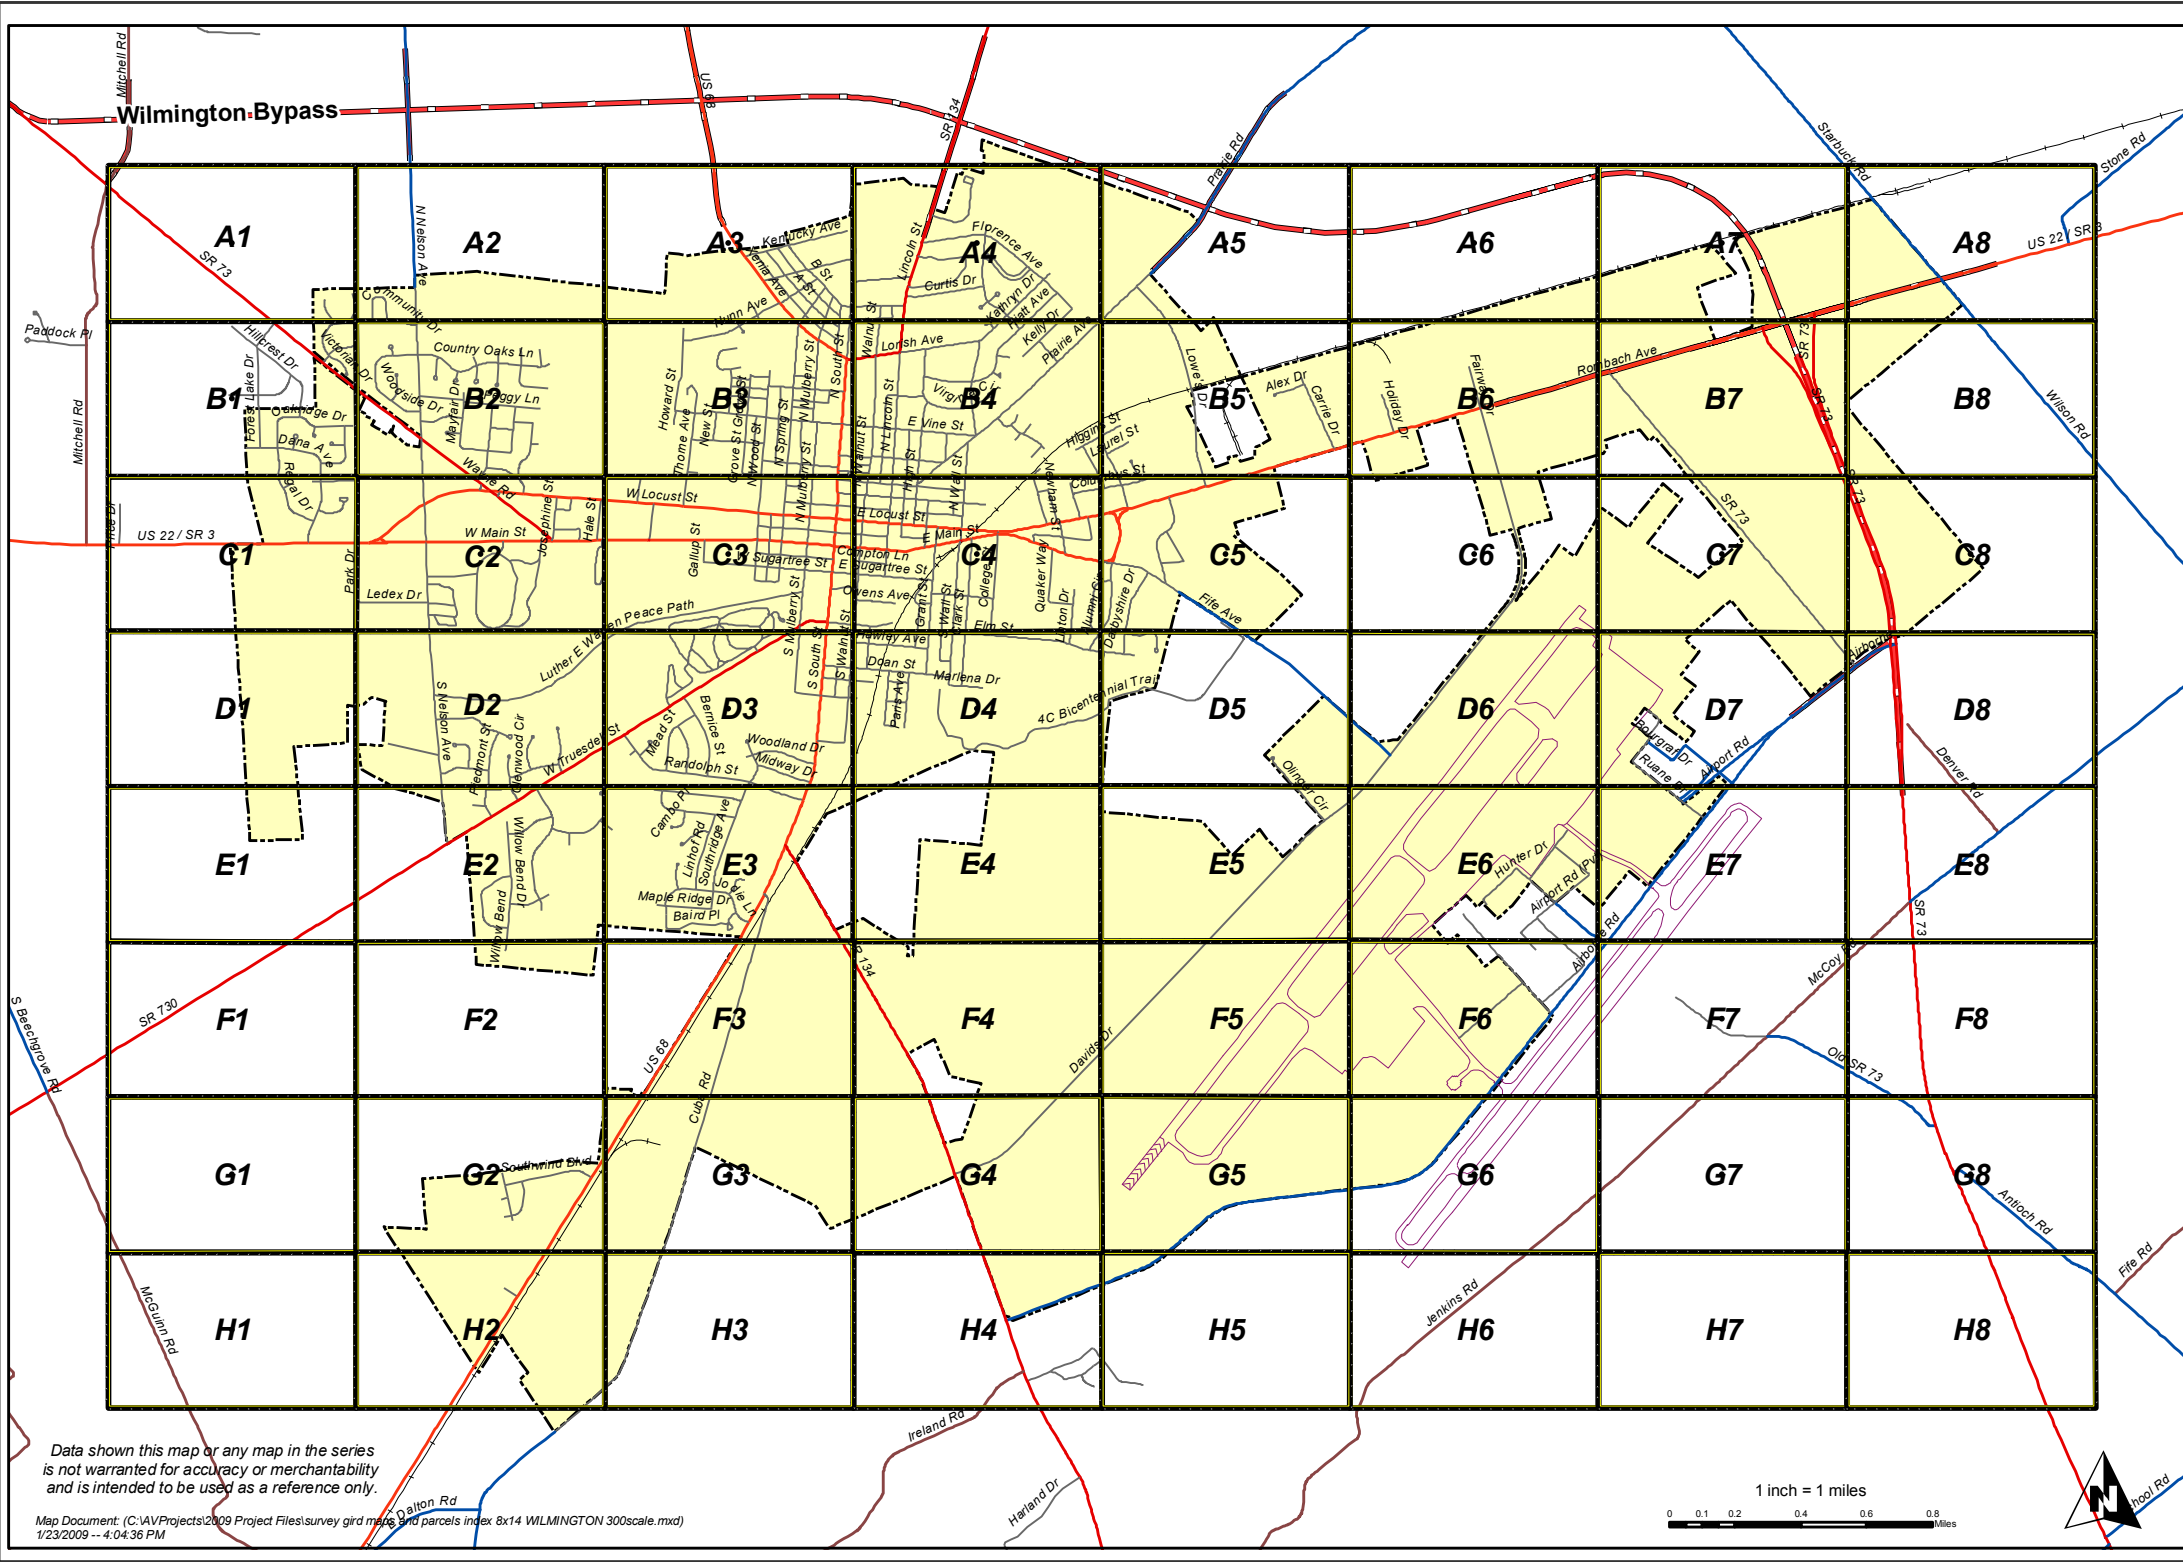

Property Line Map Sheet Index

January 2009

There are 64 maps in this series. Each sheet shows property lines, with property owners names and acres if the property is over .9 acres. Any property less than .9 acres shows the Parcel ID Number.

This index sheet, the map series, and surveys can be found online.

www.clintoncountyohgis.org

Data shown this map or any map in the series is not warranted for accuracy or merchantability and is intended to be used as a reference only.

Map Document: (C:\AV\Projects\2009 Project Files\survey grid maps and parcels index 8x14 WLLMINGTON 300scale.mxd) 1/23/2009 -- 4:04:36 PM