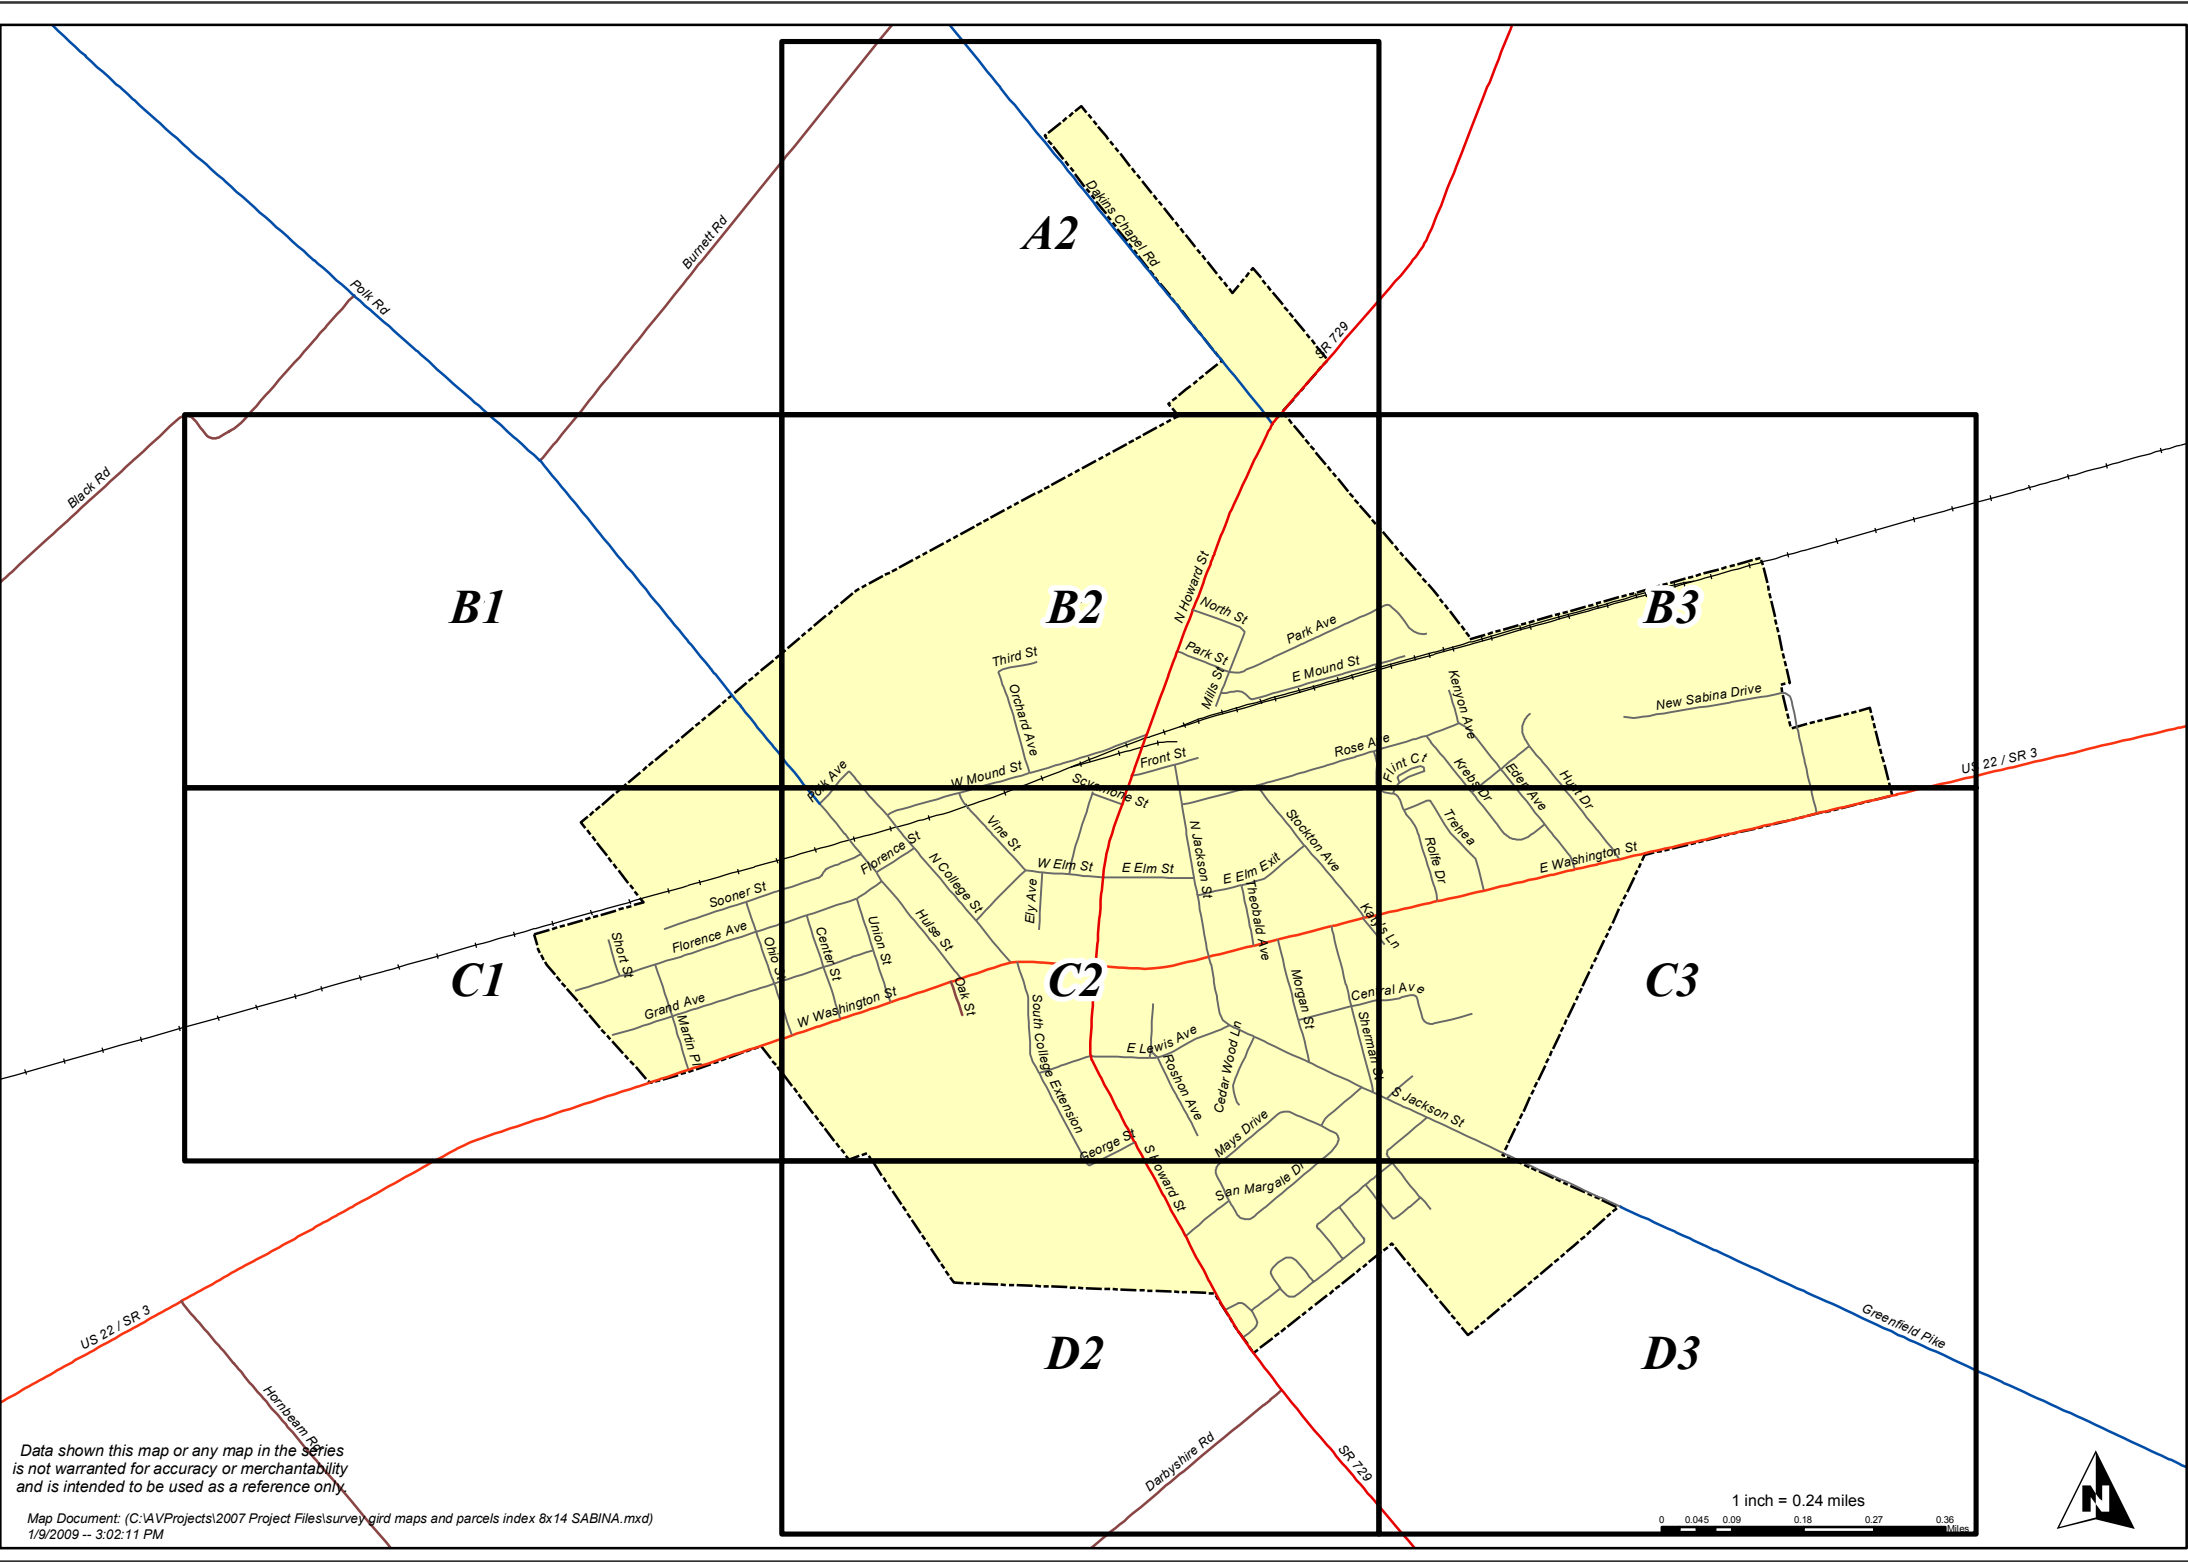

Village of Sabina

Surveys Property Line Map Sheet Index

There are 9 maps in this series. Each sheet shows property lines, with property owners names and acres if the property is over .9 acres. Any property less than .9 acres shows the parcel ID number or the Lot number.

This index sheet, the map series, and the property surveys can be found online.

www.clintoncountyohgis.org

Data shown this map or any map in the series is not warranted for accuracy or merchantability and is intended to be used as a reference only.

Map Document: (C:\AVProjects\2007 Project Files\survey grid maps and parcels index 8x14 SABINA.mxd)
1/9/2009 - 3:02:11 PM