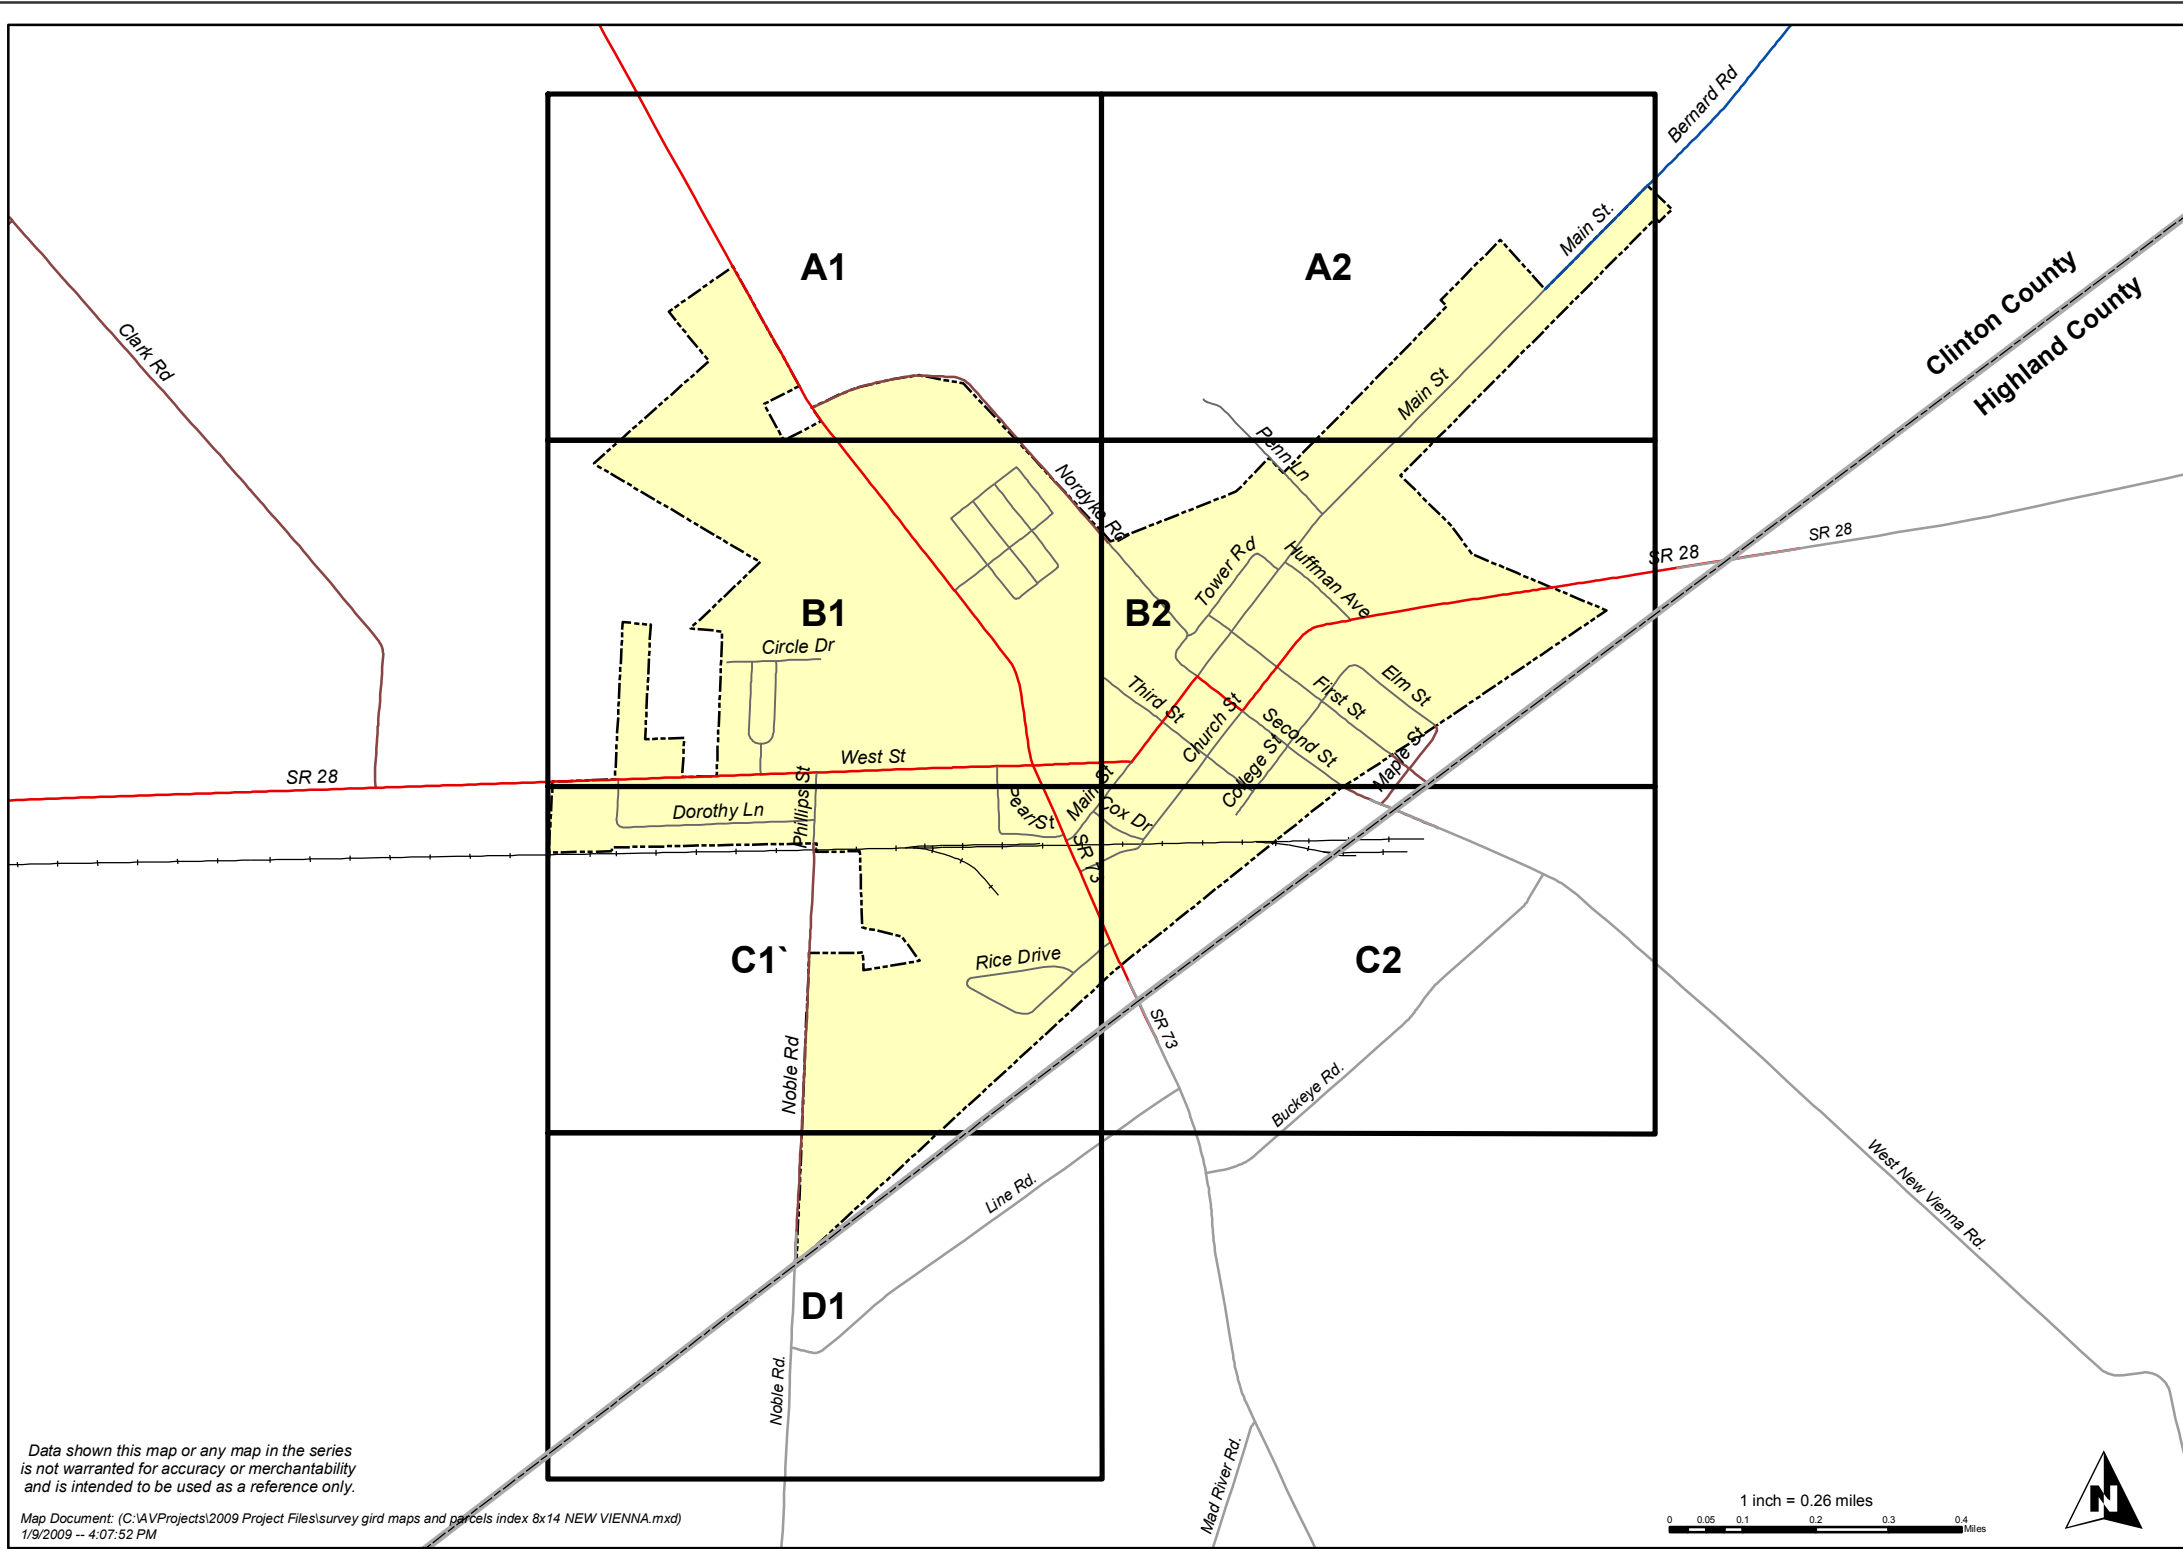

Village of New Vienna

Property Line Map Sheet Index

There are 7 maps in this series. Each sheet shows property lines, with property owners names and acres if the property is over .9 acres. Any property less than .9 acres shows the parcel ID number.

This index sheet, the map series, and the property surveys can be found online.

www.clintoncountyohgis.org

Data shown this map or any map in the series is not warranted for accuracy or merchantability and is intended to be used as a reference only.

Map Document: (C:\AV\Projects\2009 Project Files\survey grid maps and parcels index 8x14 NEW VIENNA.mxd)
1/9/2009 - 4:07:52 PM