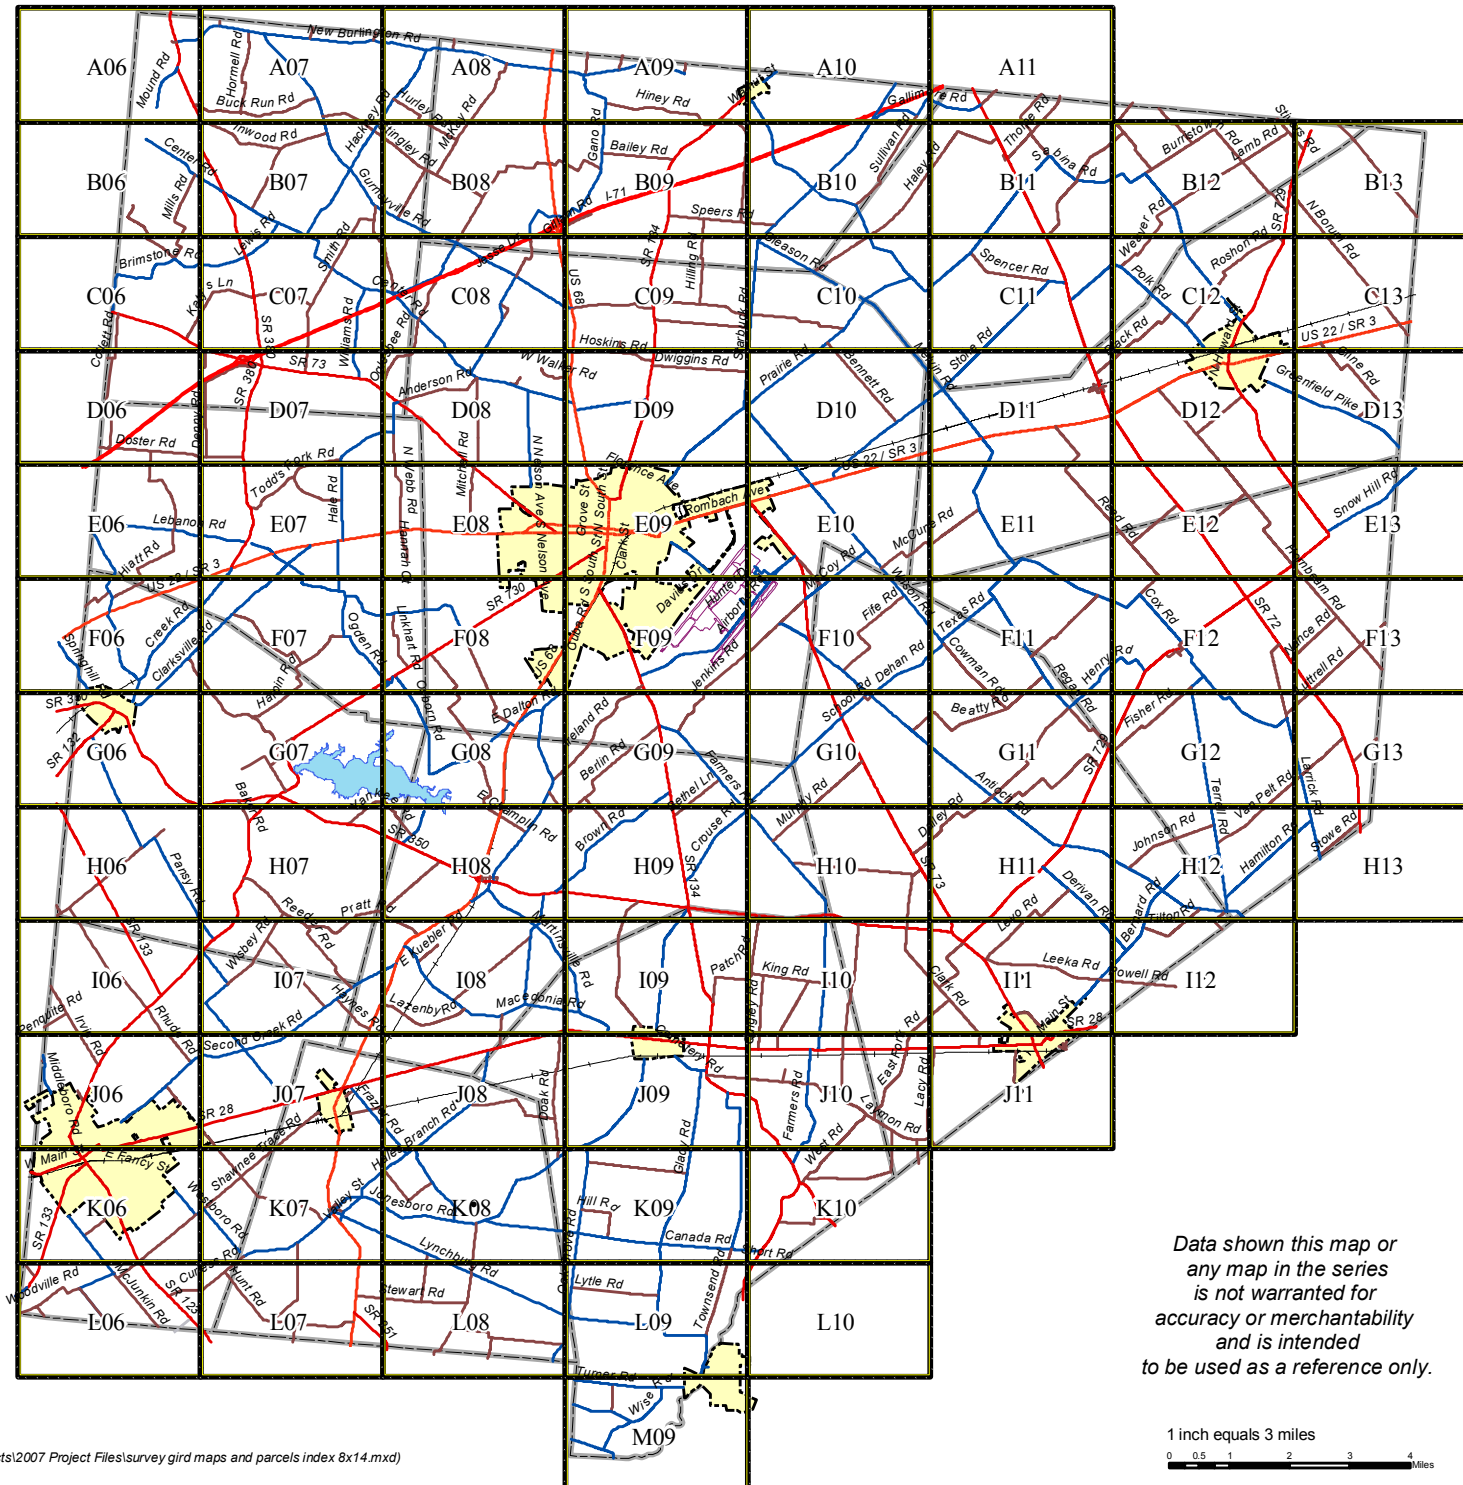

Surveys Property Line Map Sheet Index

There are 86 maps in this series. Each sheet shows property lines, with property owners names and acres if the property is over 9.9 acres. Any property less than 9.9 acres shows the parcel ID number.

Surveys are shown on the maps sheets with a green triangle and displays the Survey Number, i.e. book and page.

This index sheet, the map series, and the surveys themselves can be found online.

Data shown this map or any map in the series is not warranted for accuracy or merchantability and is intended to be used as a reference only.

1 inch equals 3 miles
0 0.5 1 2 3 4 Miles