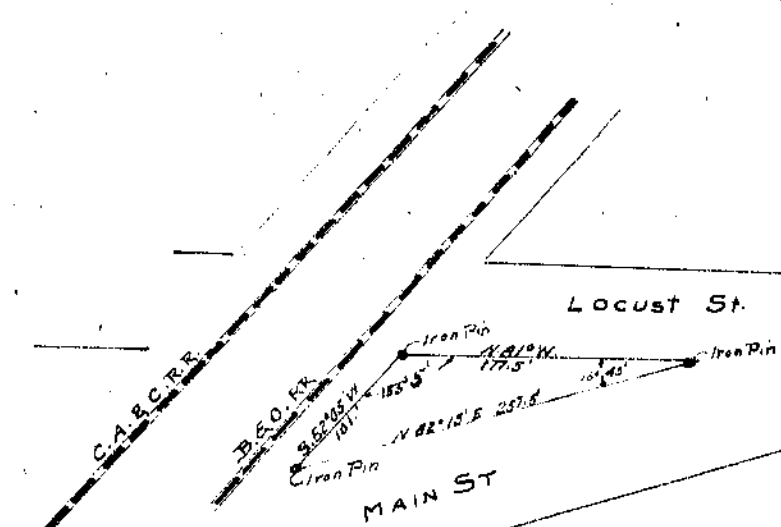

Wilmington Extension Survey 1057

I hereby certify that the above is a correct plat of a survey made by me on the 6th day of May 1912 at the instance of Louise Deumer
E. D. Whiskey Co. Sur.

Iron Pins of A.S.G.D.E.
I hereby certify that the above is a correct plat of a survey made by me on the 23rd day of July 1912 at the instance of E. H. Smith
E. D. Whiskey Co. Sur.

WILMINGTON EX SURVEY 1057

I hereby certify that this is a correct plat of a survey made by me on the 14th day of May 1912

R. Sabin