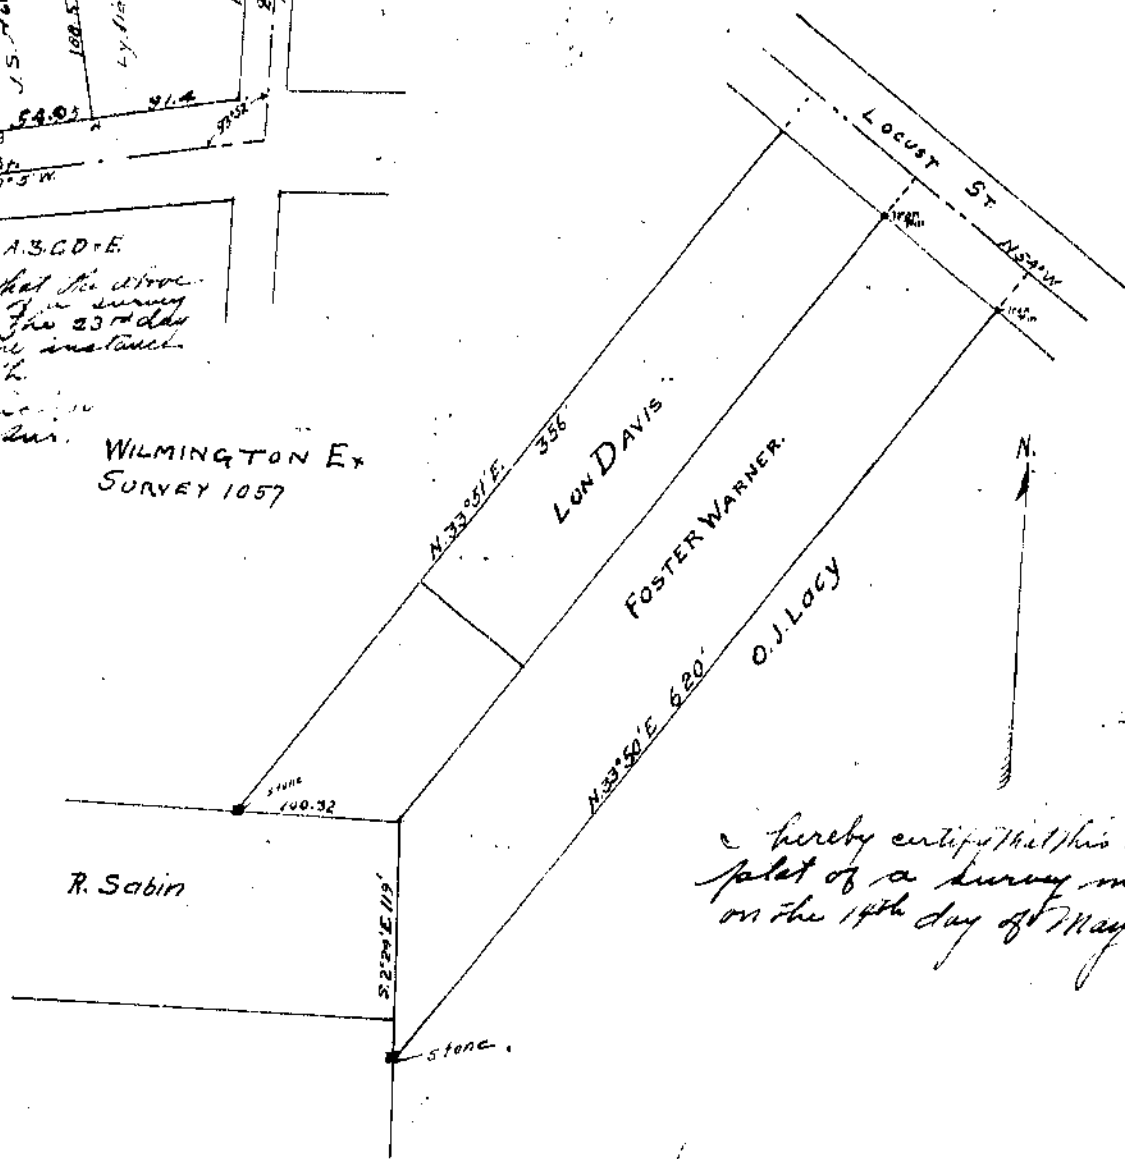

Wilmington Extension Survey 1057

I hereby certify that the above is a correct plat of a survey made by me on the 6th day of May 1912 at the instance of Louise Deumer
E. D. Whiskey Co. Sur.

Iron Pins of A.S.G.D.E.
I hereby certify that the above is a correct plat of a survey made by me on the 23rd day of July 1912 at the instance of E. H. Smith
E. D. Whiskey Co. Sur.

WILMINGTON EX SURVEY 1057

I hereby certify that this is a correct plat of a survey made by me on the 14th day of May 1912

R. Sabin