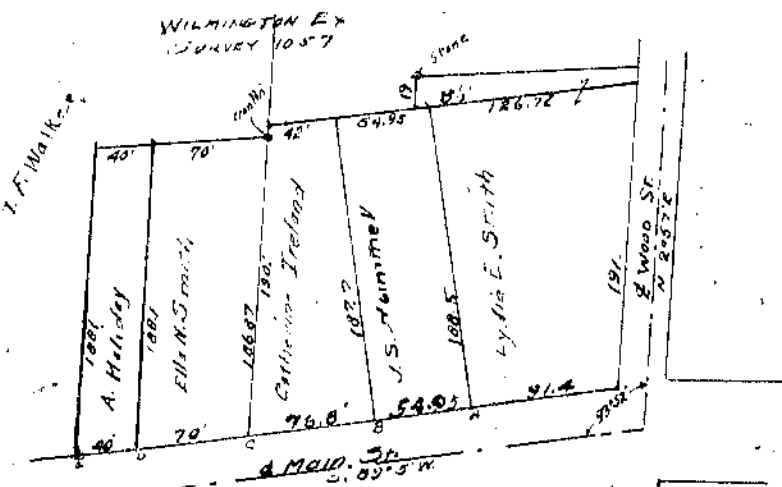

Wilmington Extension Survey 1057

I hereby certify that the above is a correct plat of a survey made by me on the 6th day of May 1912 at the instance of Louise Deumer
E. D. Whiskey Co. Sur.

Iron Pins of A.S.G.D.E.
I hereby certify that the above is a correct plat of a survey made by me on the 23rd day of July 1912 at the instance of E. H. Smith
E. D. Whiskey Co. Sur.

WILMINGTON EX SURVEY 1057

I hereby certify that this is a correct plat of a survey made by me on the 14th day of May 1912

R. Sabin