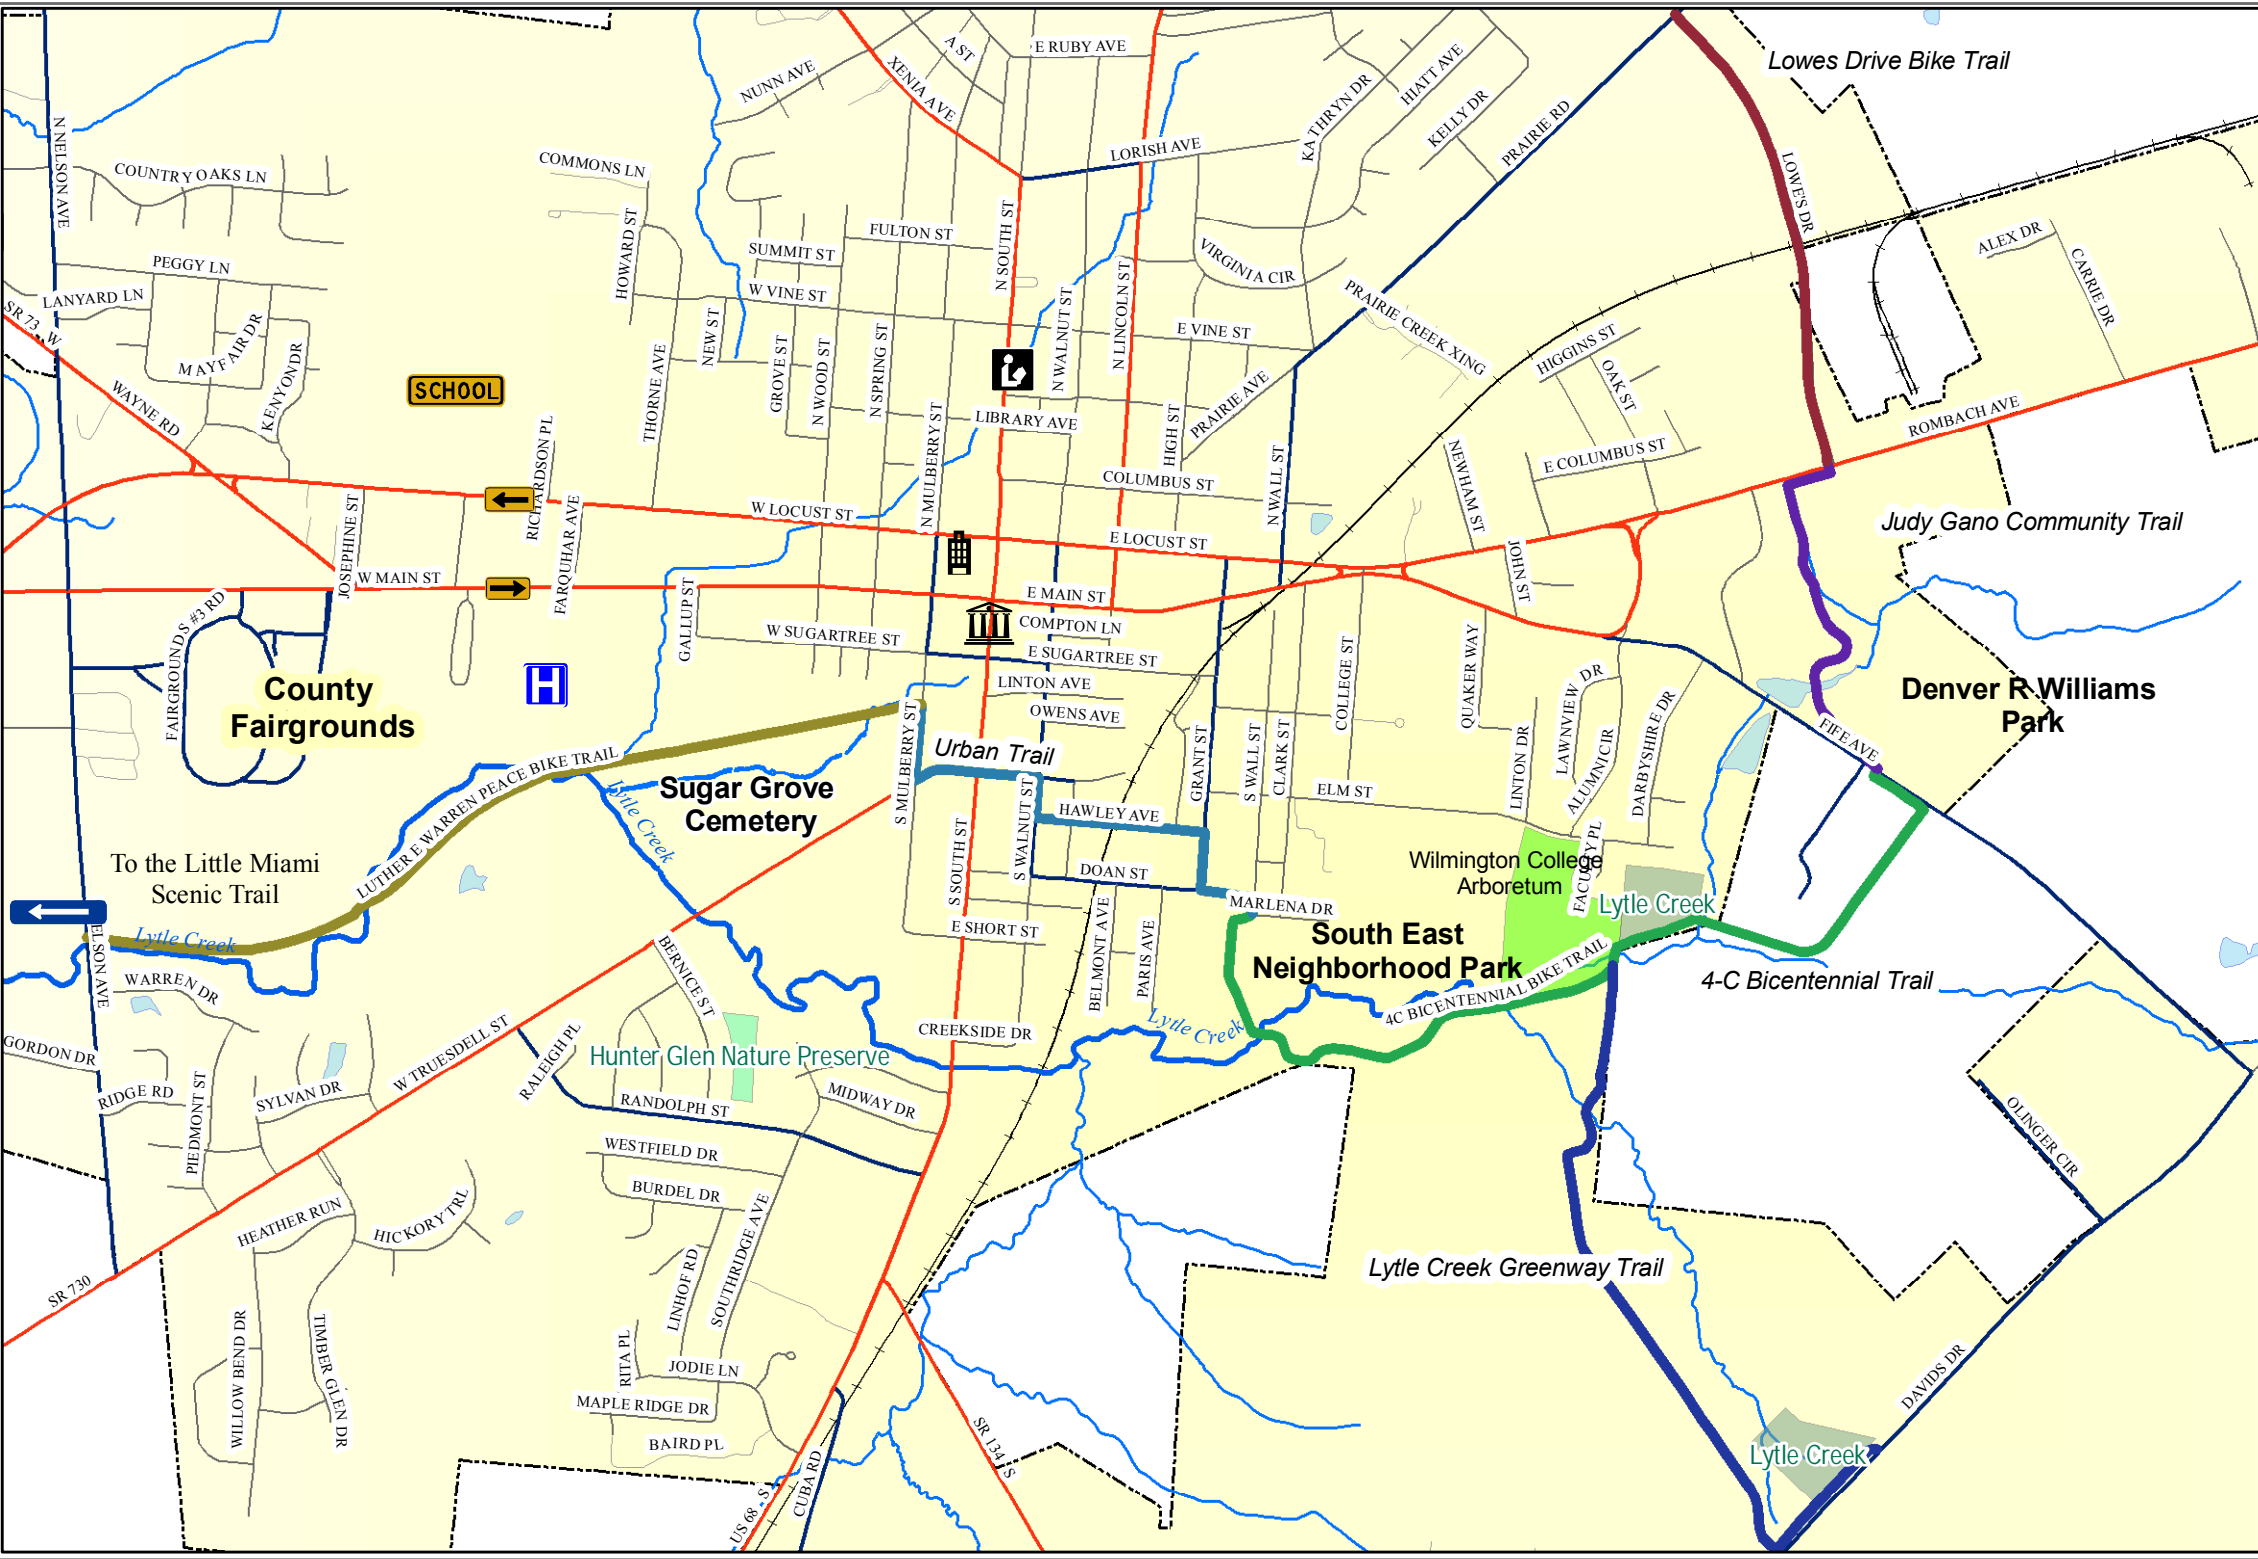

Wilmington Trails & Parks

- Trails**
- 4-C Bicentennial Trail
 - Judy Gano Community Trail
 - Lowes Dr Bike Trail
 - Luther W Warren Peace Path
 - Lytle Creek Greenway Trail
 - Urban Trail

- Hydrography**
- Named Creeks
 - Tributaries
 - Ponds

- H Hospital
- L Library
- M Municipal Building
- C County Courthouse

Data shown on map is not warranted for accuracy or merchantability and is intended to be used as a reference only.

Clinton County
GIS

1 inch ~ 1/4 mile