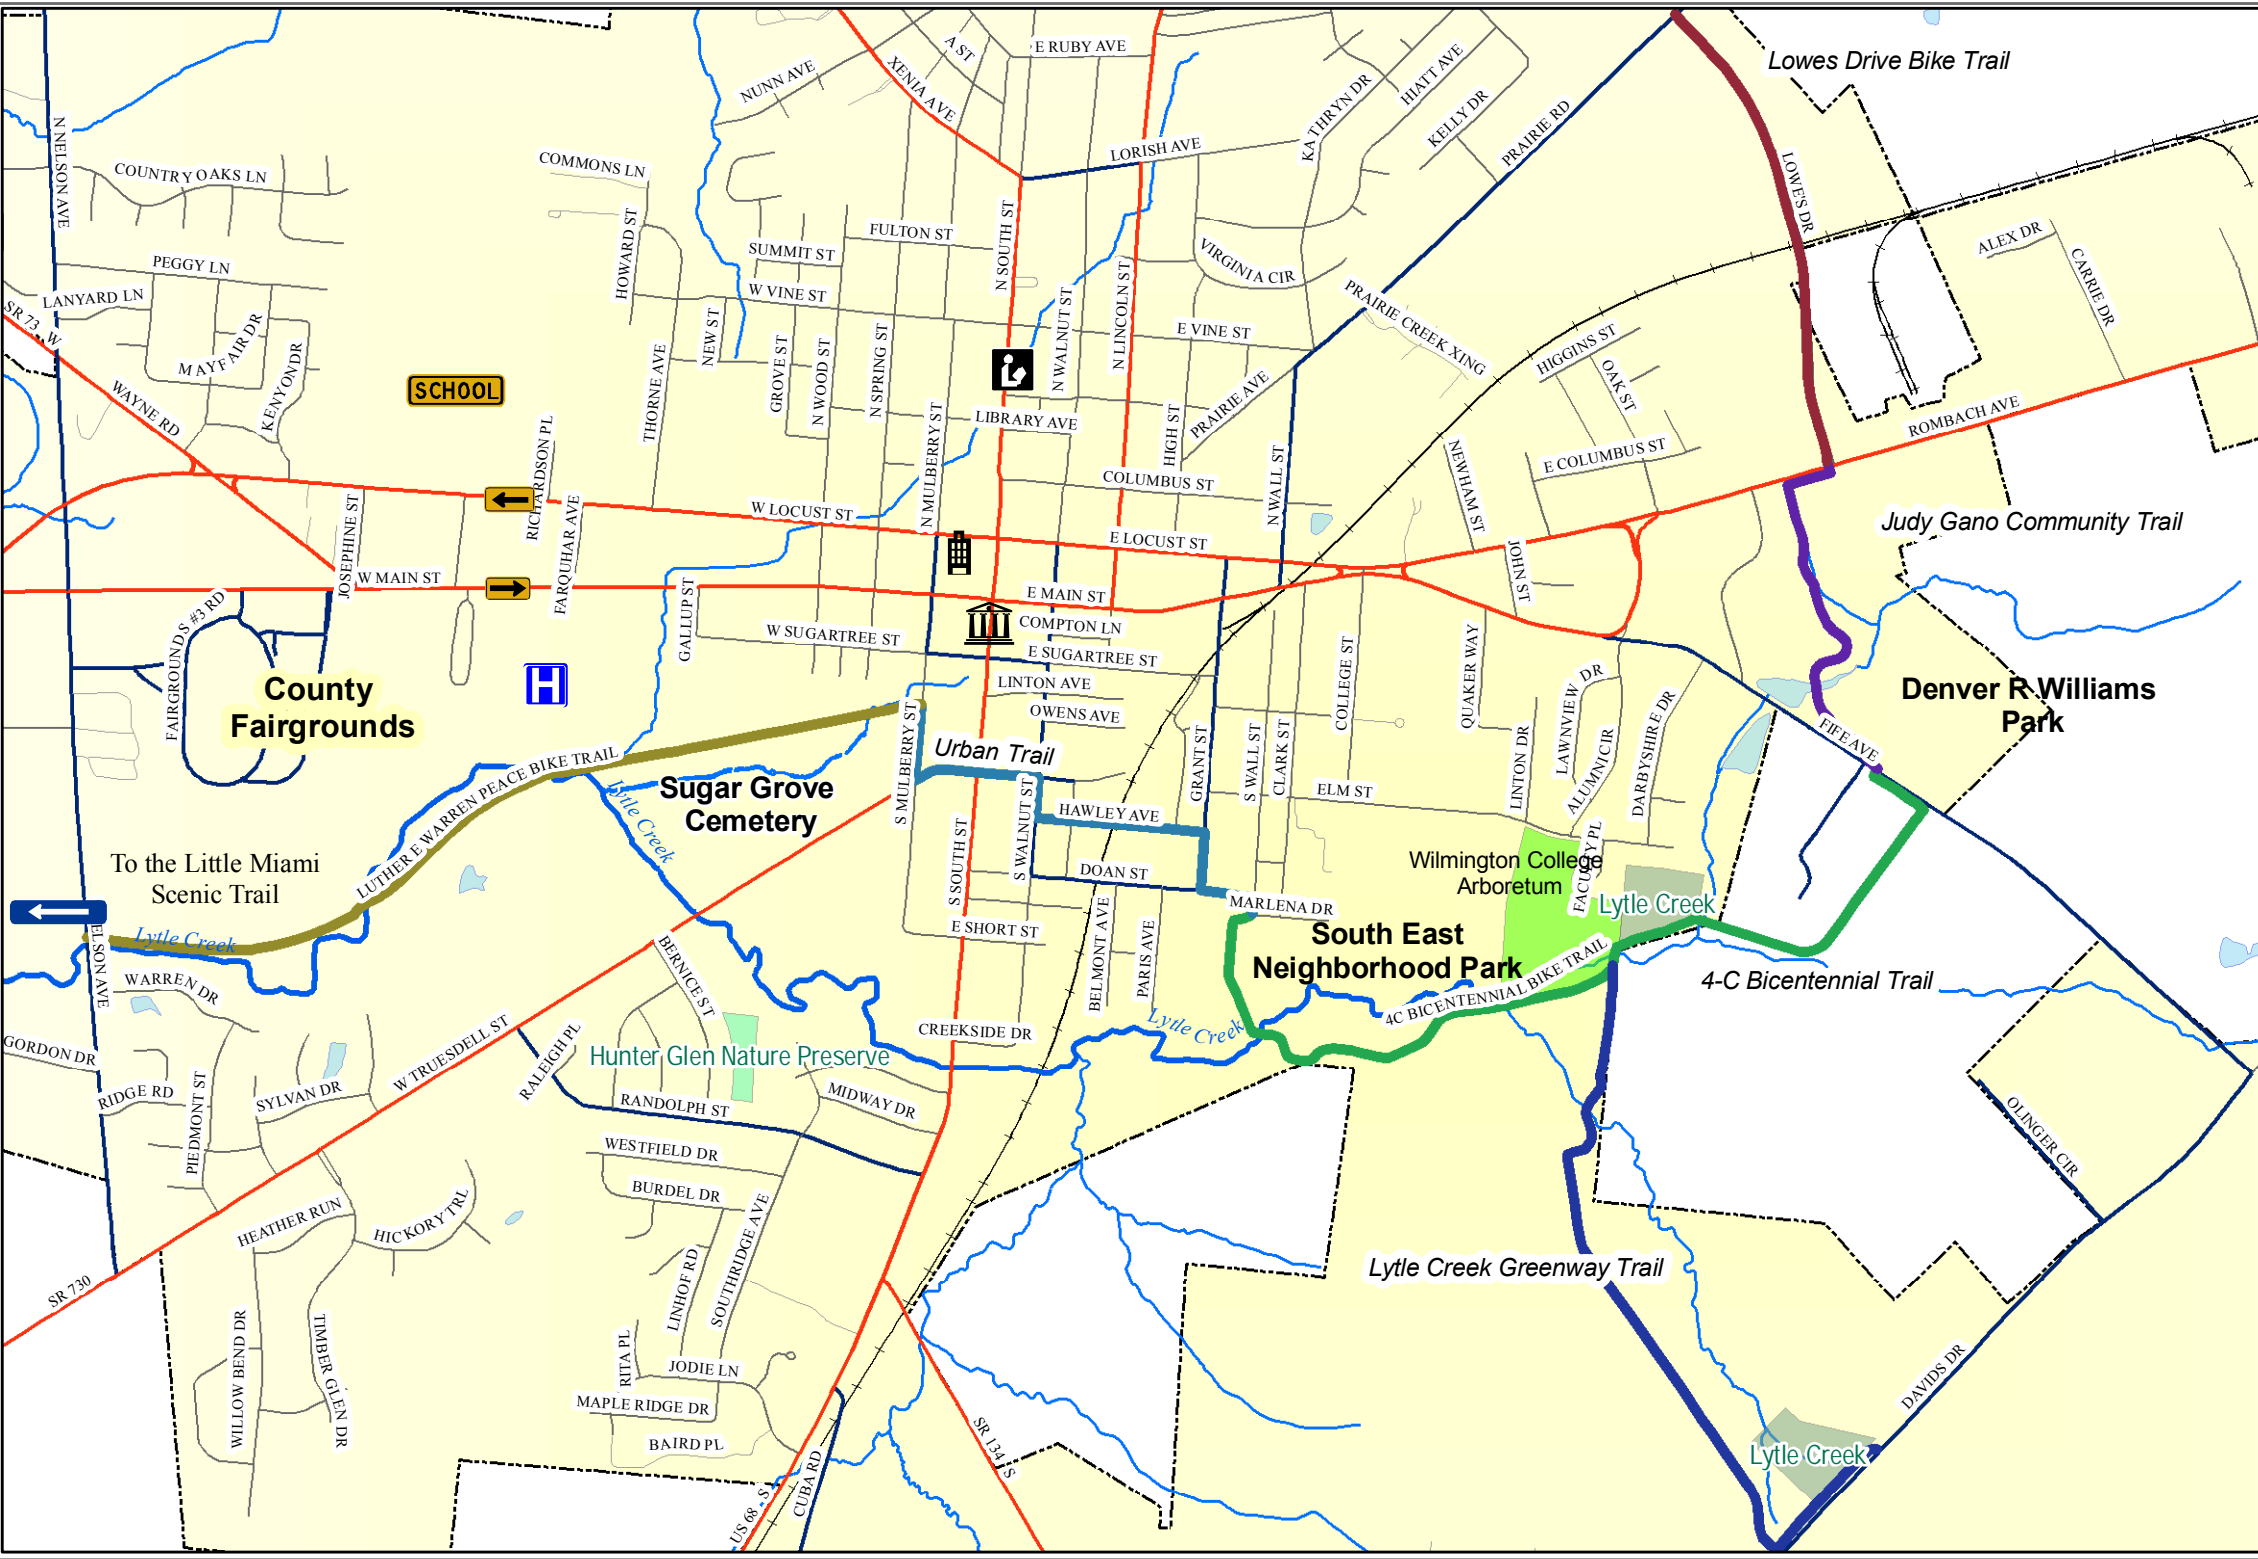

# Wilmington Trails & Parks

- Trails**
- 4-C Bicentennial Trail
  - Judy Gano Community Trail
  - Lowes Dr Bike Trail
  - Luther W Warren Peace Path
  - Lytle Creek Greenway Trail
  - Urban Trail

- Hydrography**
- Named Creeks
  - Tributaries
  - Ponds

- H Hospital
- L Library
- M Municipal Building
- C County Courthouse

Data shown on map is not warranted for accuracy or merchantability and is intended to be used as a reference only.

**Clinton County**  
GIS

1 inch ~ 1/4 mile

Map Document: C:\AV\Projects\2009 Project Files\Trails (Wilmington.mxd)  
11/22/2009 - 10:31:27 AM