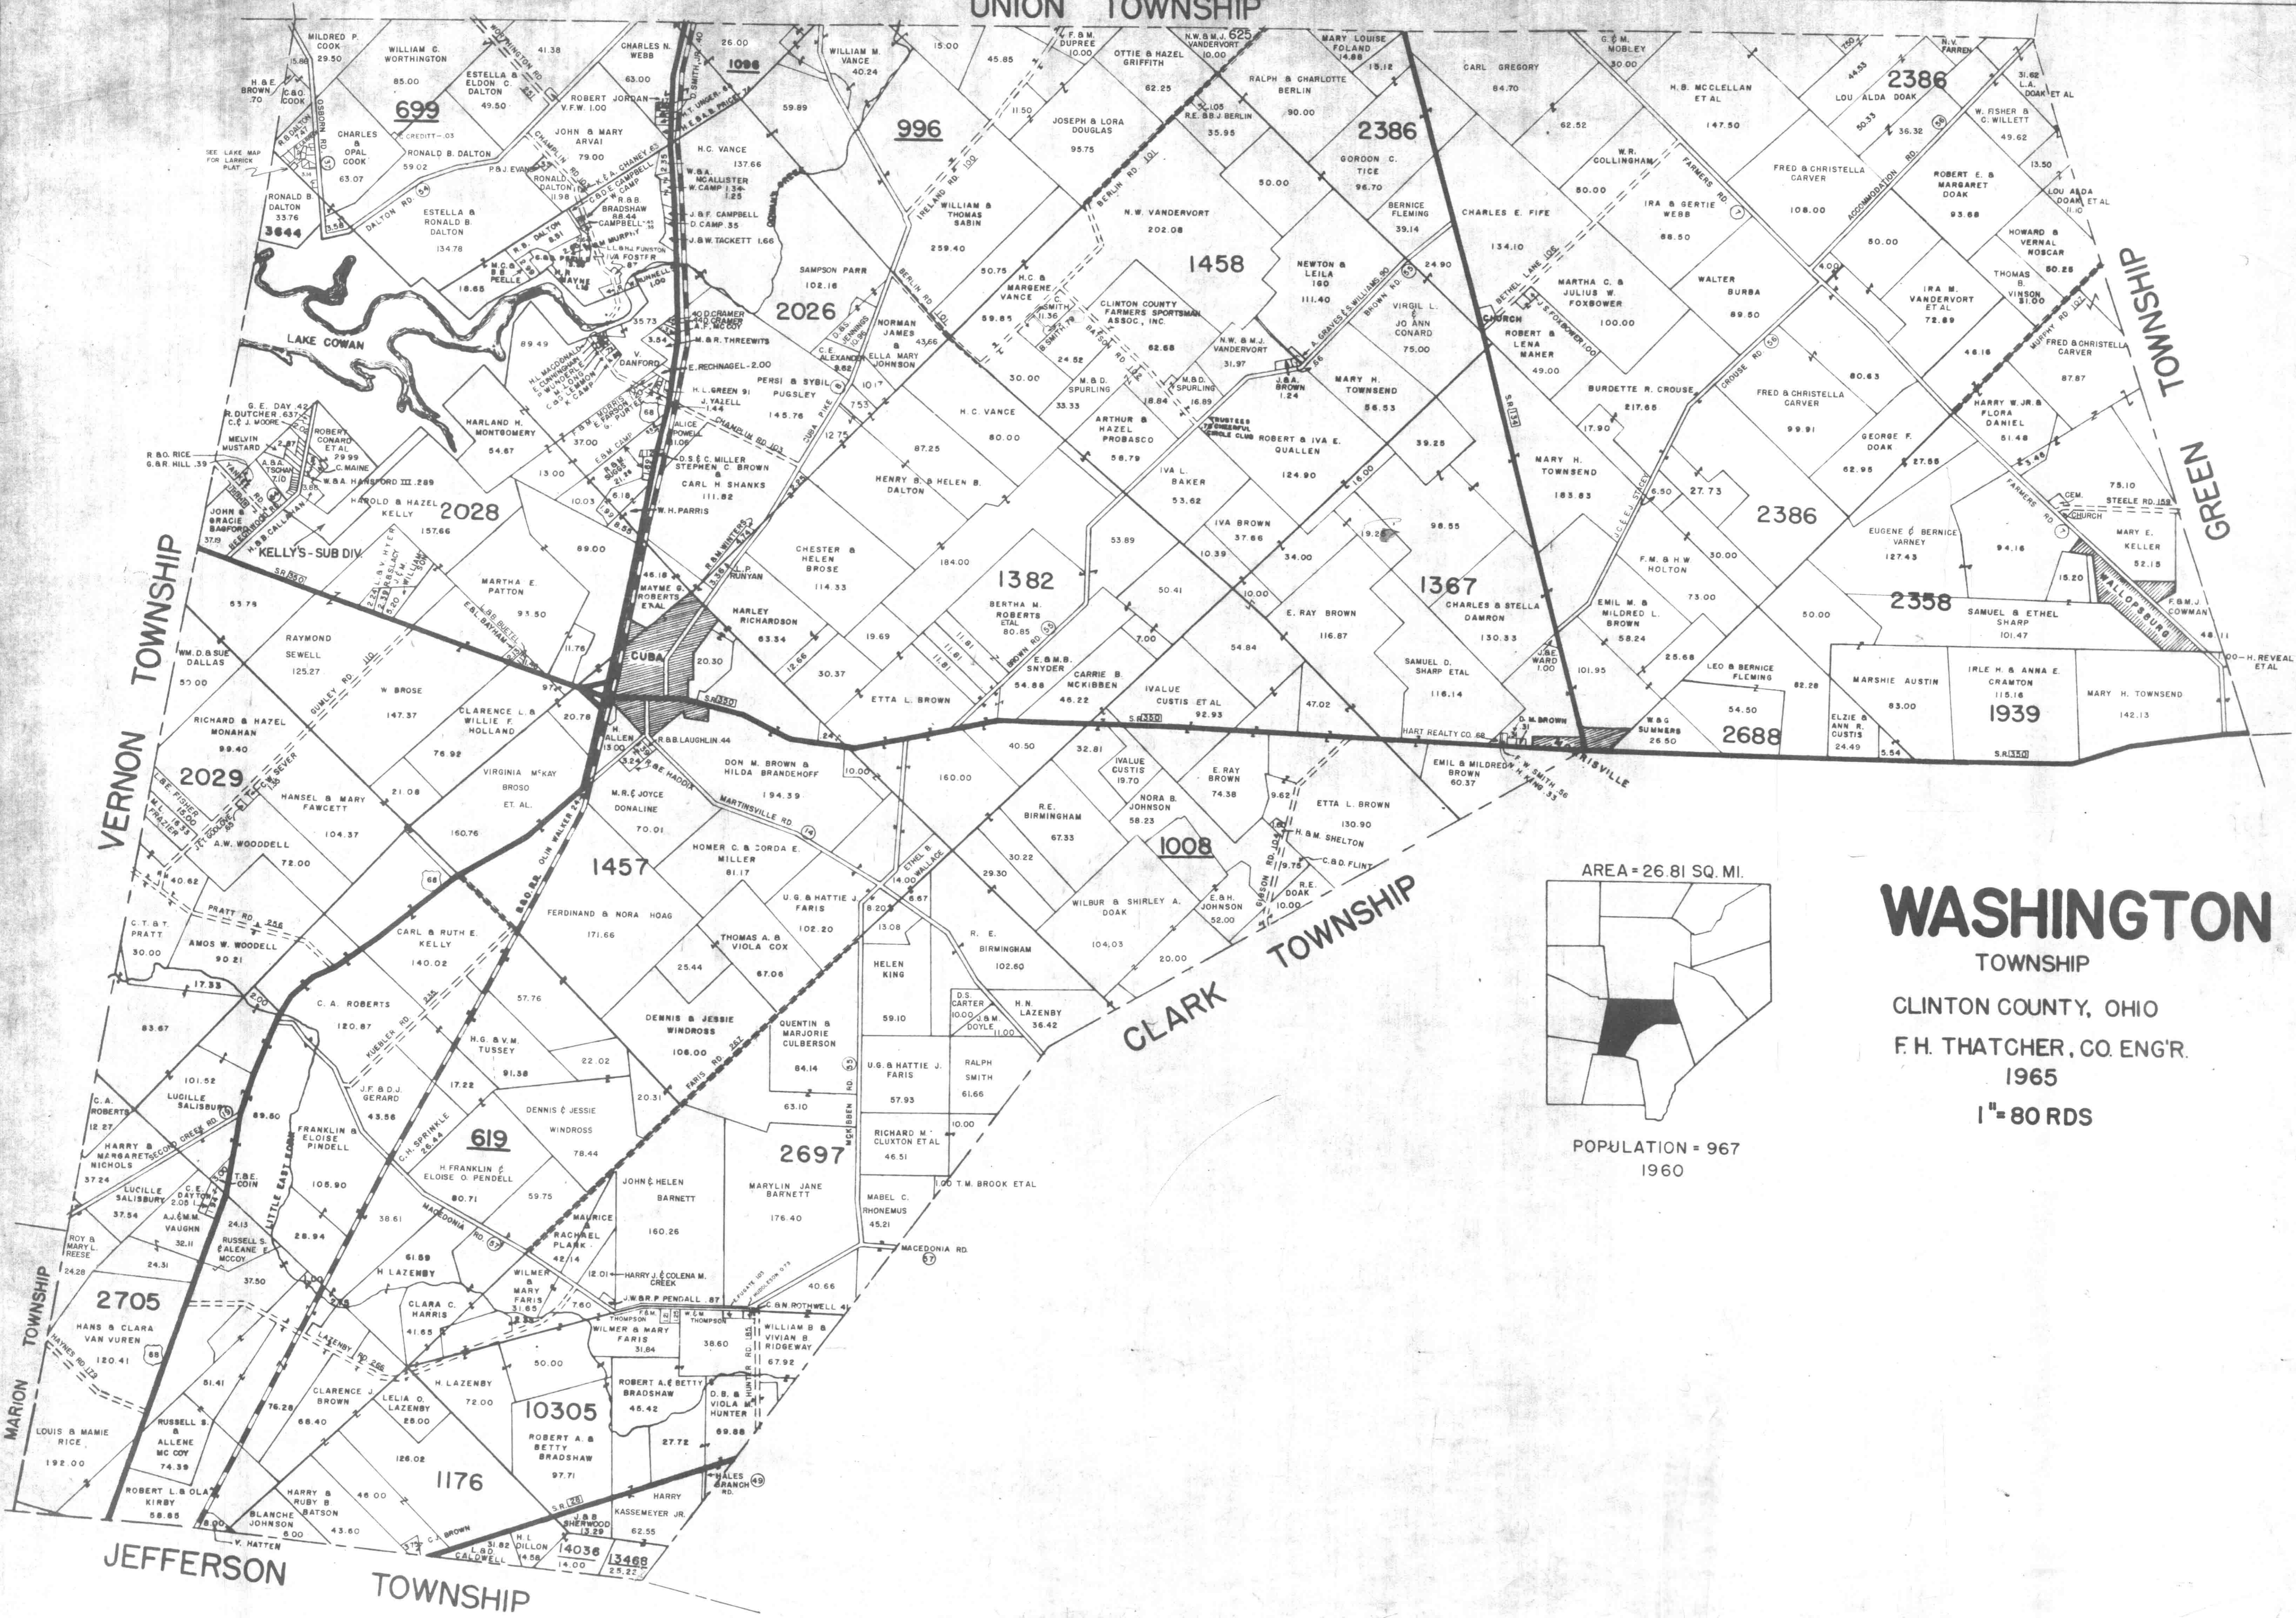

UNION TOWNSHIP

WASHINGTON TOWNSHIP  
GREEN TOWNSHIP

VERNON TOWNSHIP

CLARK TOWNSHIP

MARION TOWNSHIP

JEFFERSON TOWNSHIP

AREA = 26.81 SQ. MI.

POPULATION = 967  
1960

**WASHINGTON**  
TOWNSHIP  
CLINTON COUNTY, OHIO  
F. H. THATCHER, CO. ENGR.  
1965  
1" = 80 RDS