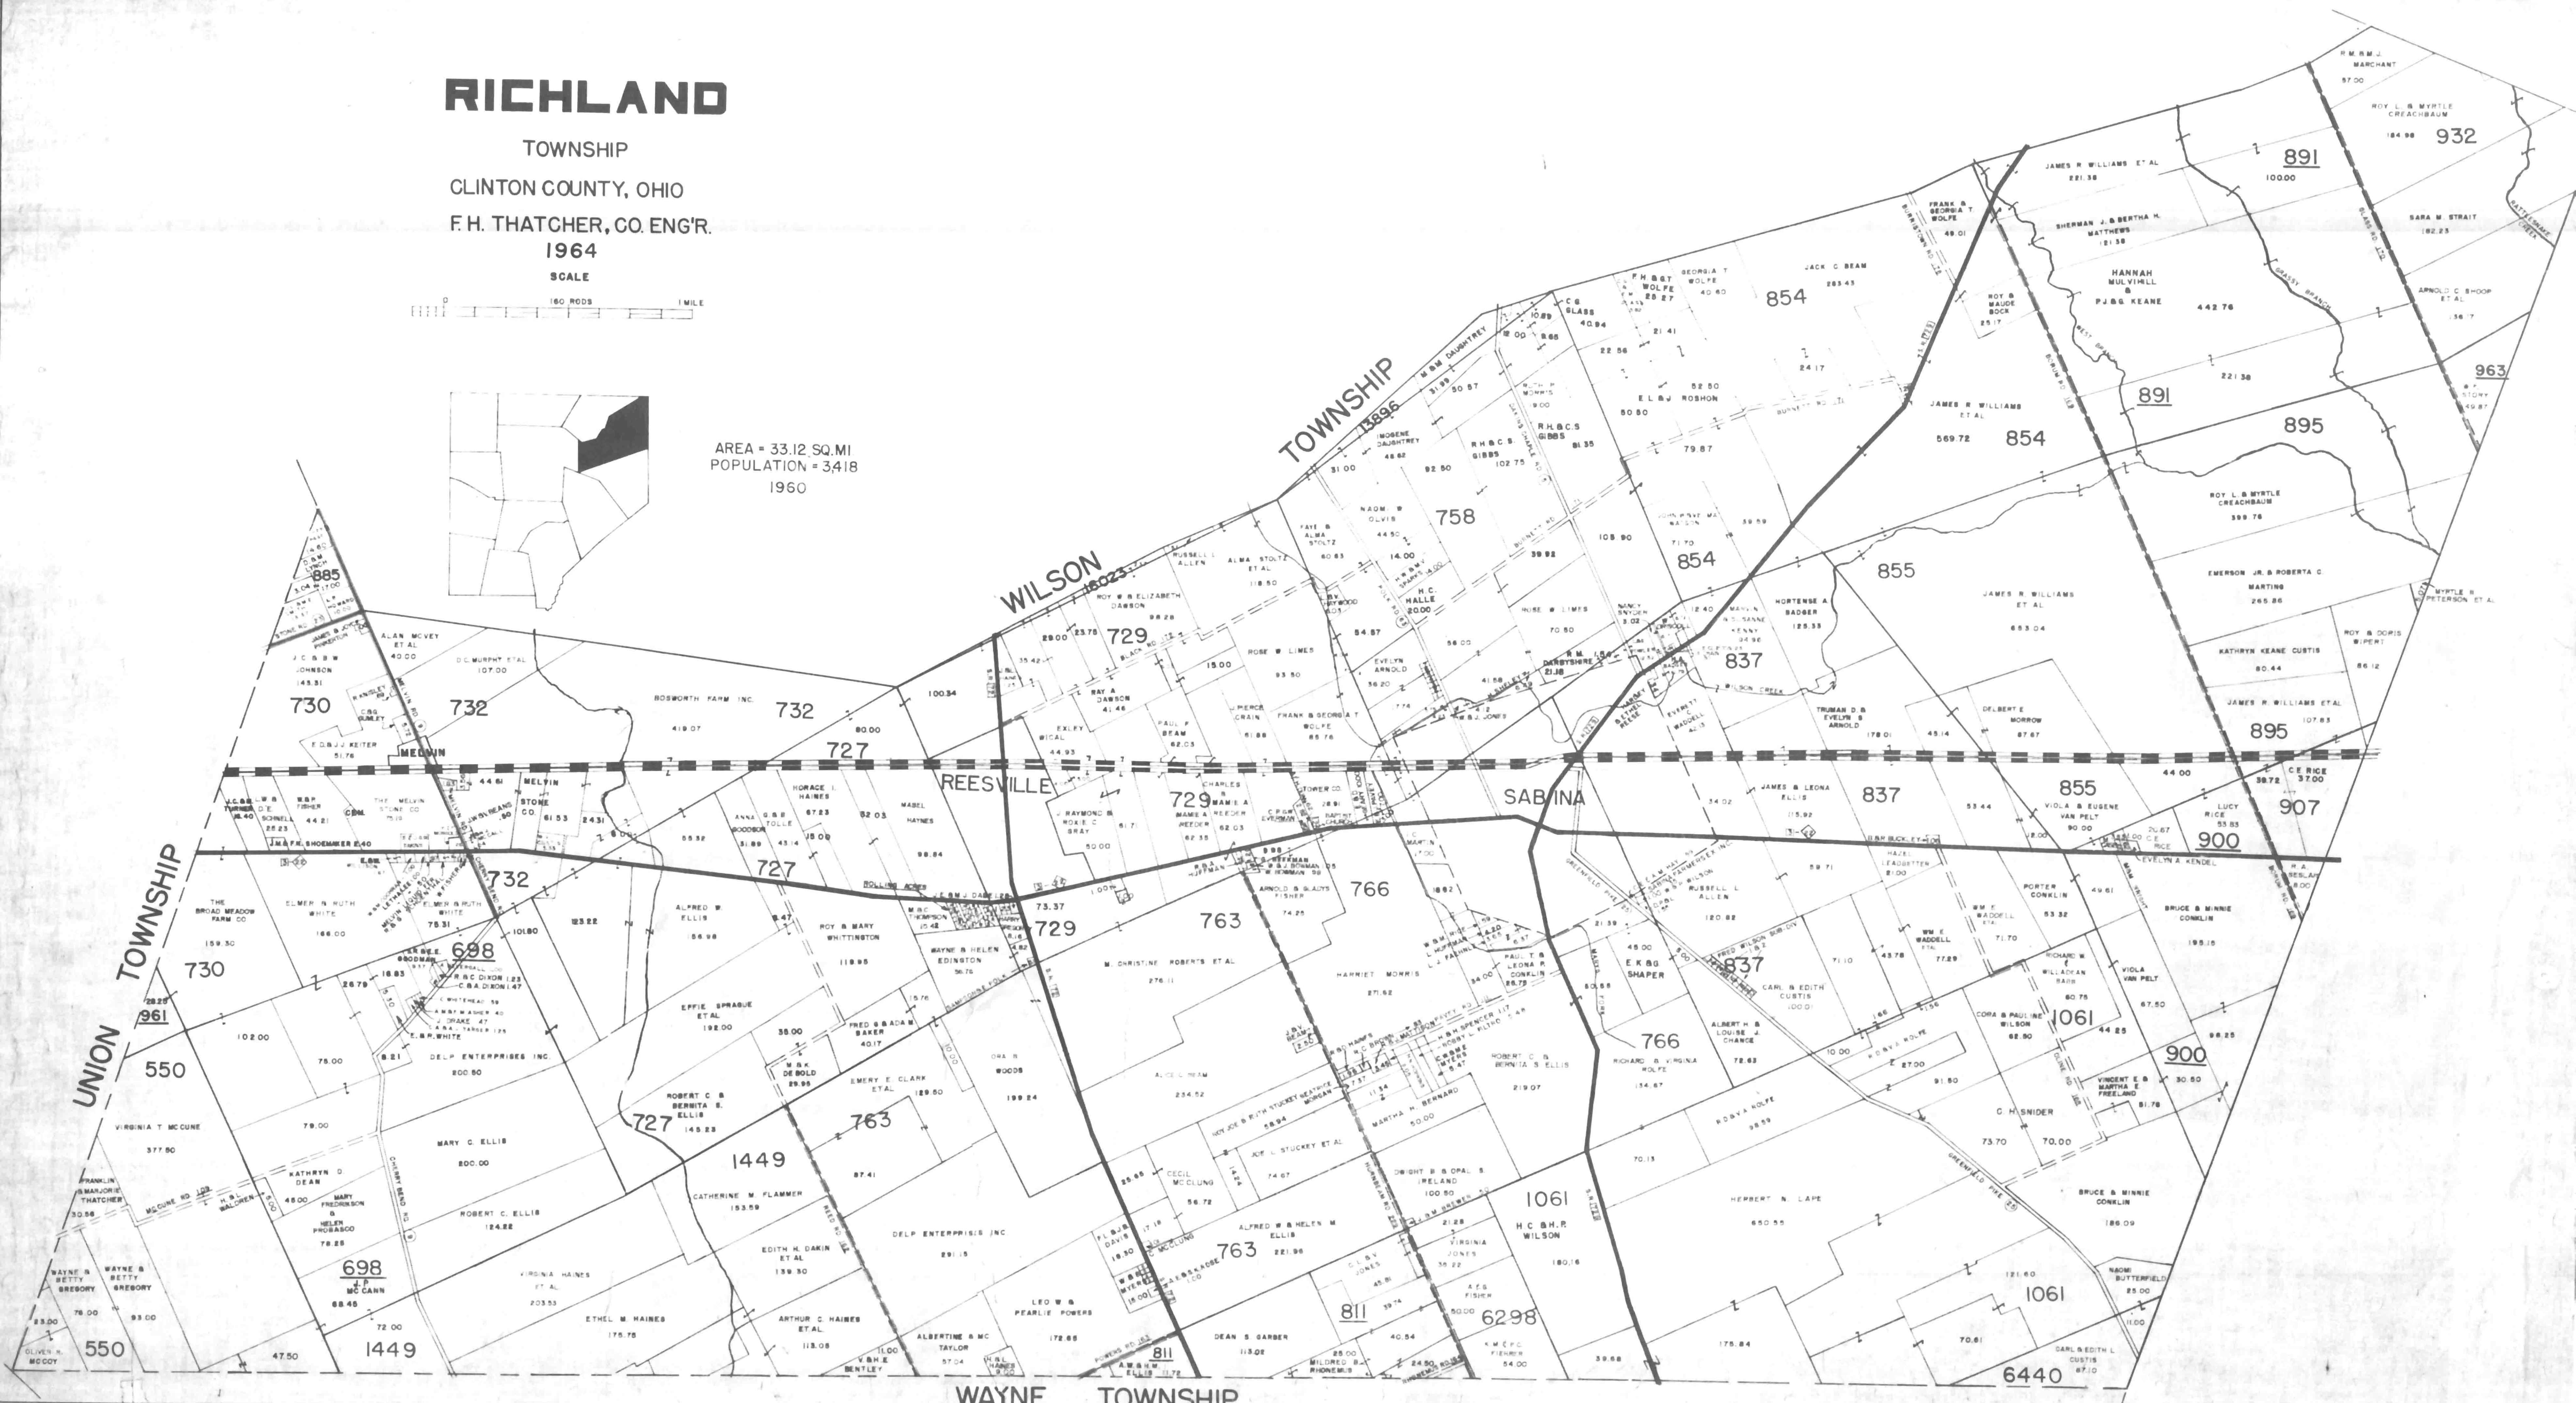

RICHLAND

TOWNSHIP
CLINTON COUNTY, OHIO
F. H. THATCHER, CO. ENG'R.

1964

SCALE

AREA = 33.12 SQ. MI
POPULATION = 3418
1960

WAYNE TOWNSHIP