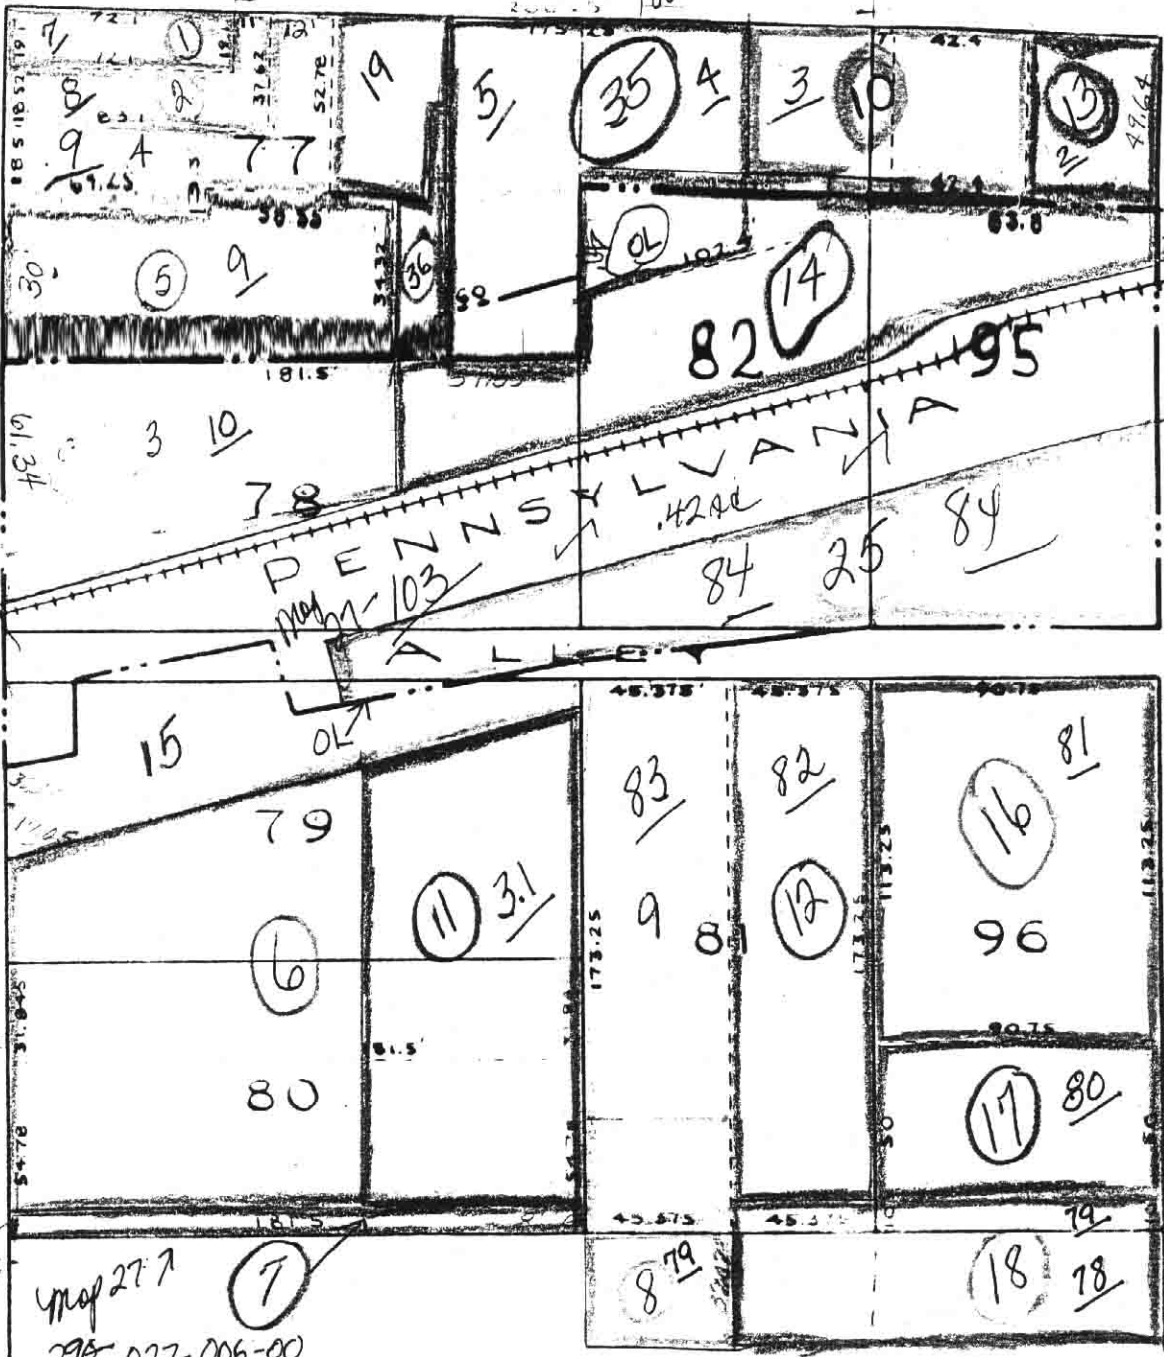

SOUTH STREET 66 FT.

SUGARTREE

WALNUT STREET 66 FT.

STREET

66 FT

WILMINGTON

ORIGINAL TOWN

SECTION * 8

Scale: 1 in. = 60 ft.