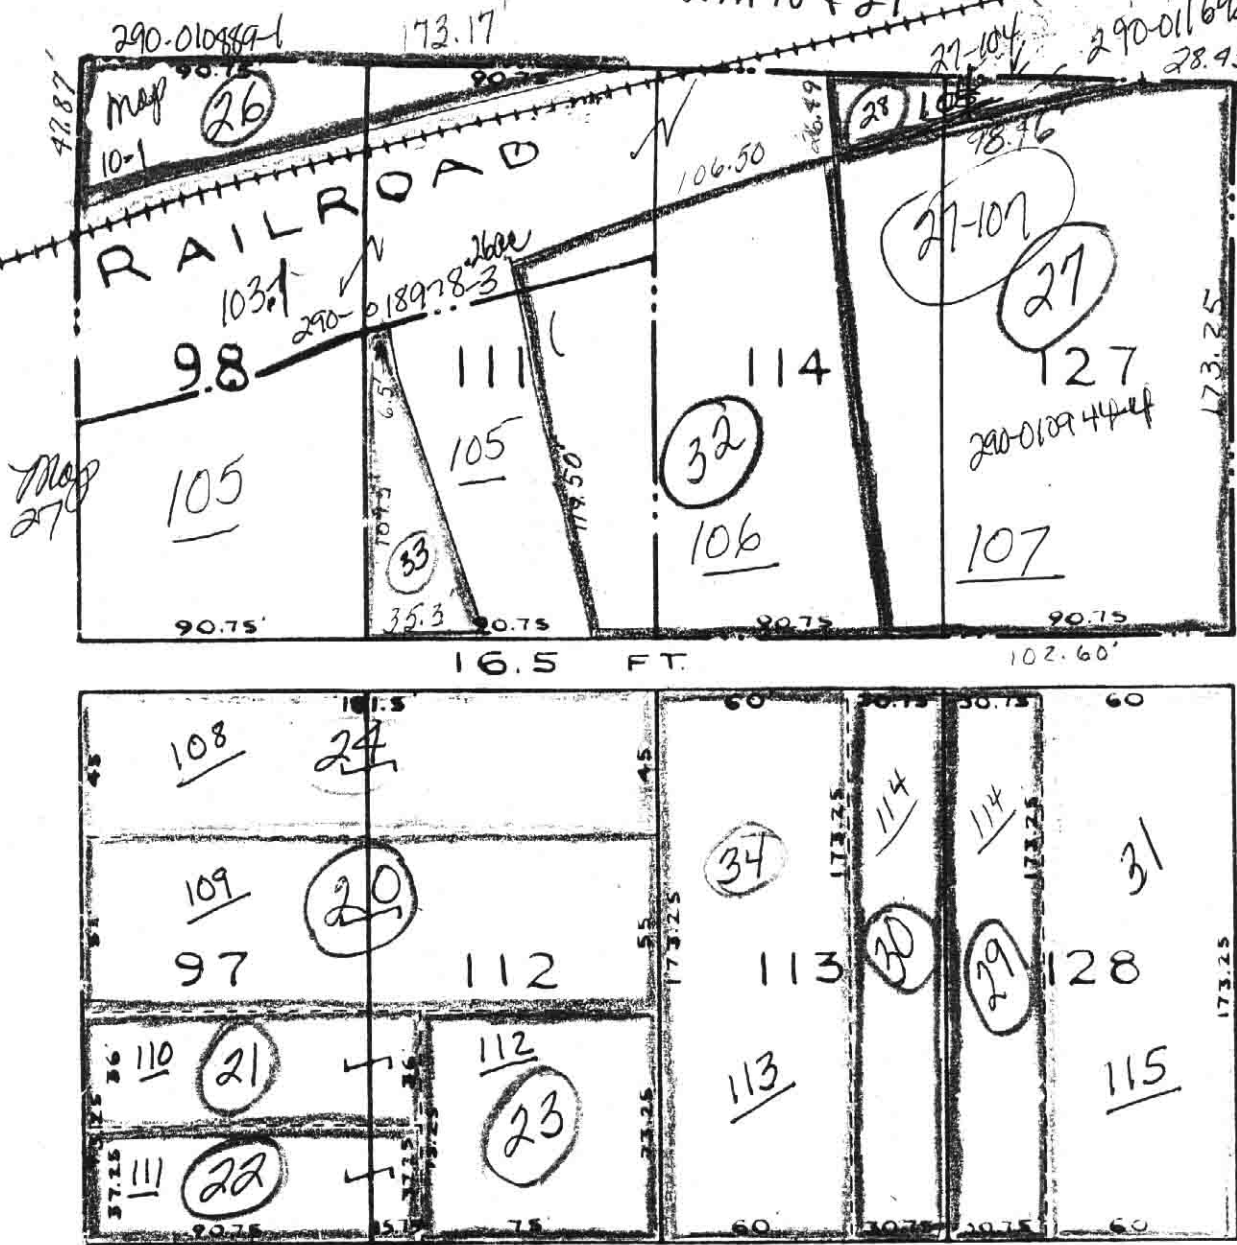

SOUTH STREET 66 FT.

SUGARTREE

WALNUT STREET 66 FT.

STREET

66 FT

WILMINGTON

ORIGINAL TOWN

SECTION * 8

Scale: 1 in. = 60 ft.