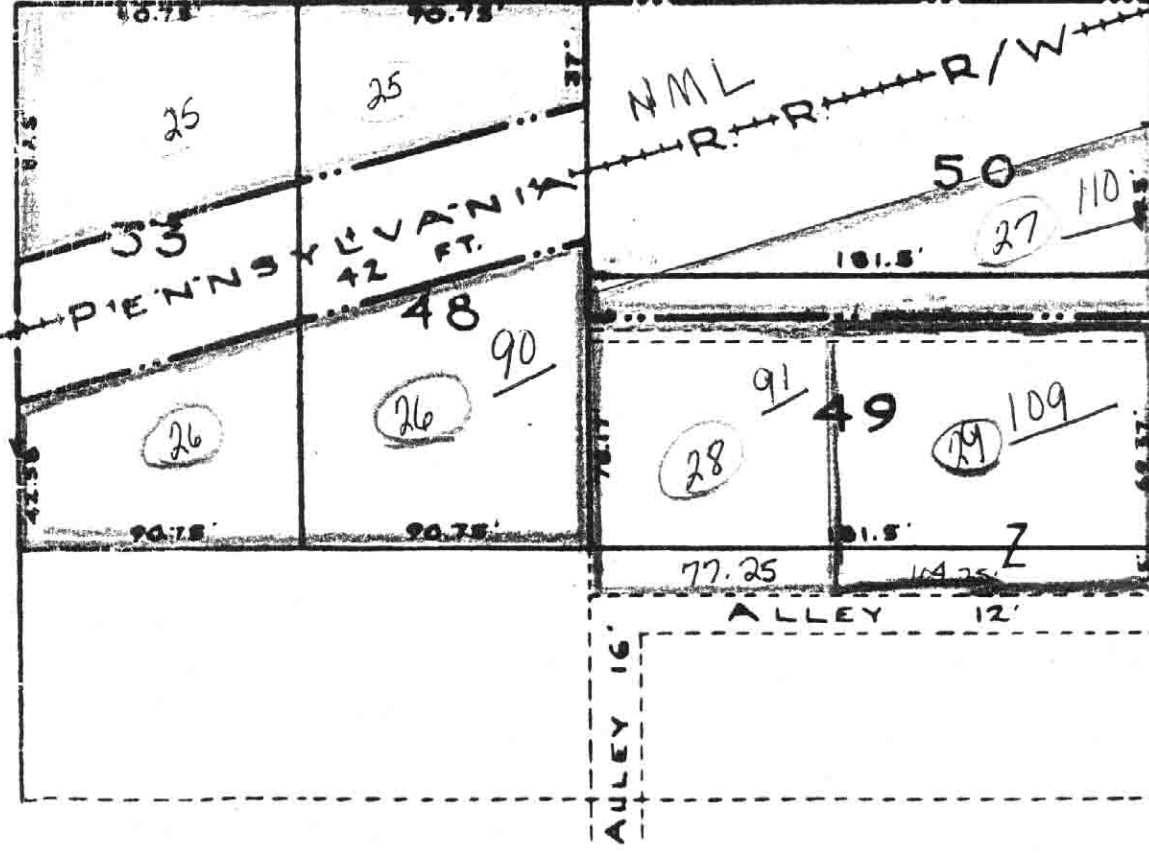

SUGARTREE

STREET

66 FT.

STREET 33 FT.

MULBERRY STREET 66 FT.

Numbers Underlined are Routing <sup>A's</sup>

\* NML

SOUTH STREET 66 FT.

WILMINGTON ORIGINAL TOWN

SECTION \* 7

Scale: 1 in = 60 ft.