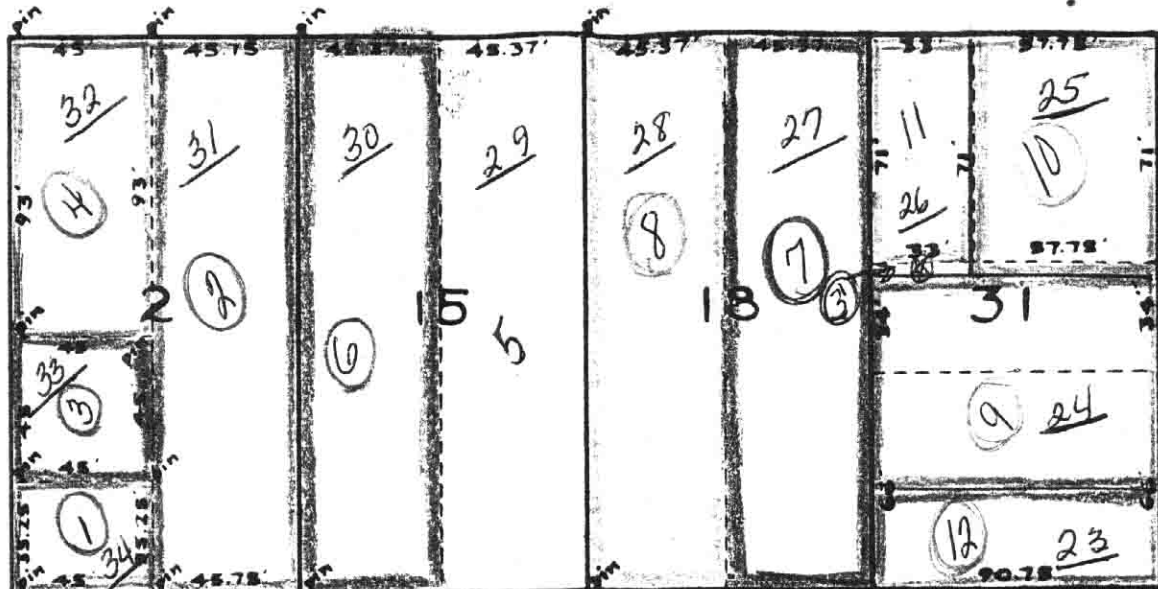

SUGARTREE

STREET

66 FT.

STREET 33 FT.

MULBERRY STREET 66 FT.

Numbers Underlined are Routing <sup>A's</sup>

\* NML

SOUTH STREET 66 FT.

WILMINGTON ORIGINAL TOWN

SECTION \* 7

Scale: 1 in = 60 ft.