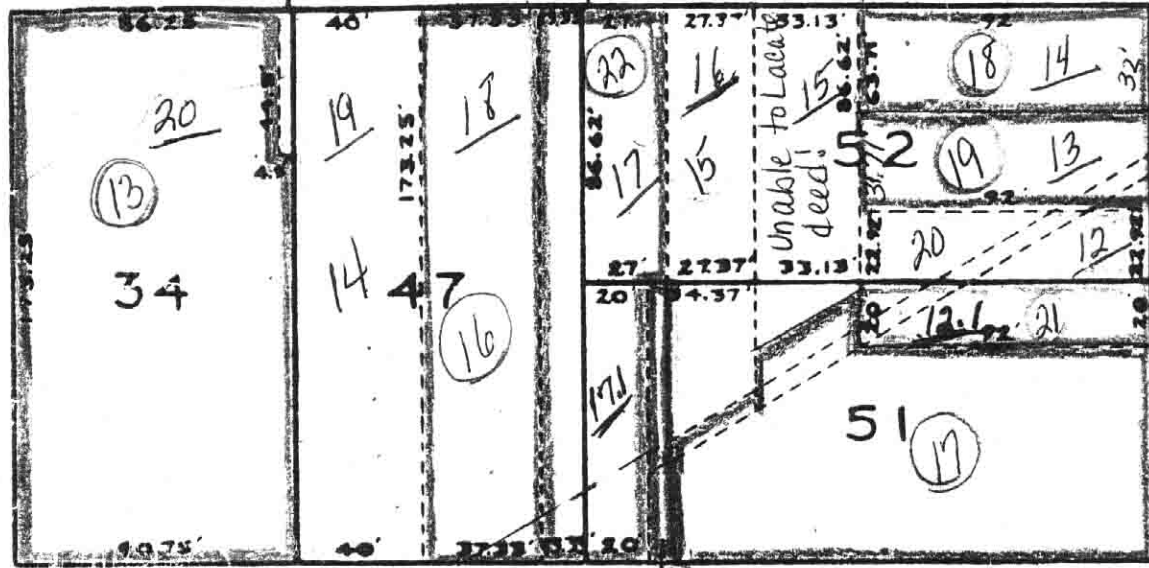

SUGARTREE

STREET

66 FT.

STREET 33 FT.

MULBERRY STREET 66 FT.

Numbers Underlined are Routing <sup>A's</sup>

\* NML

SOUTH STREET 66 FT.

WILMINGTON ORIGINAL TOWN

SECTION \* 7

Scale: 1 in = 60 ft.