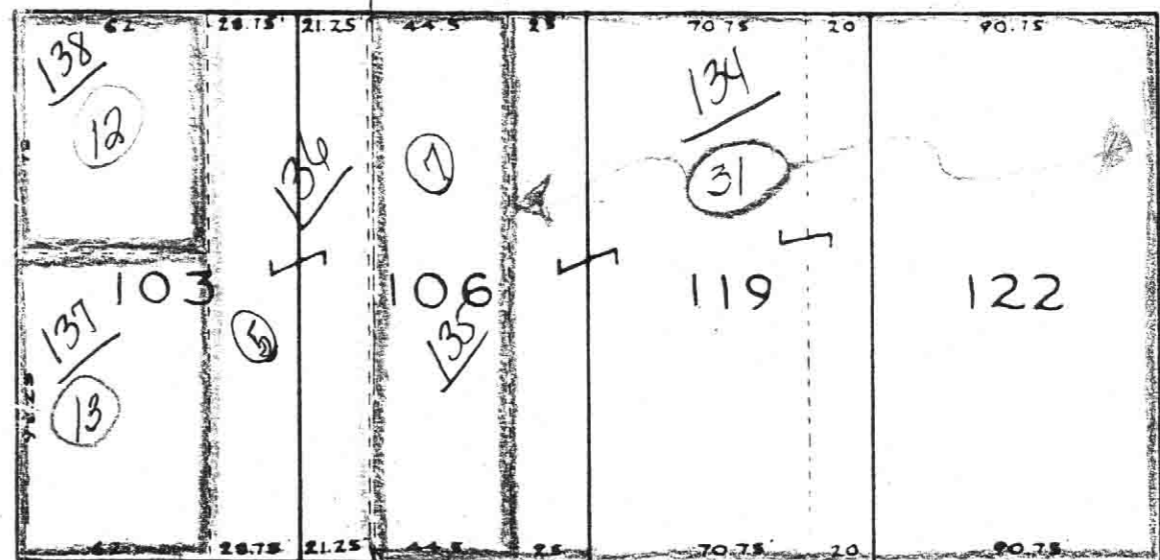

STREET 66 FT.

COLUMBUS

FT.

STREET

49.5 FT.

ALLEY

141

LOCUST

147

146

WALNUT STREET 66 FT.

16.5 FT

STREET

66 FT.

STREET 50 FT. LINCOLN

Numbers underlined are Routing #'s

WILMINGTON

ORIGINAL

TOWN

SECTION

#2

Scale: 1 in = 60 ft