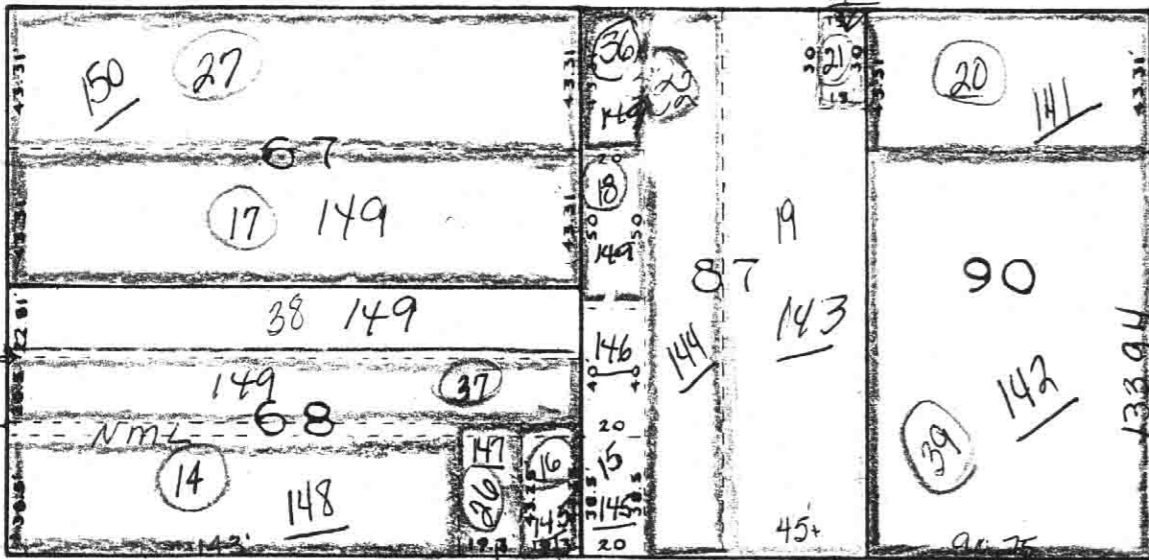

STREET 66 FT.

COLUMBUS

FT.

STREET

49.5 FT.

ALLEY

141

LOCUST

147

146

WALNUT STREET 66 FT.

16.5 FT

STREET

66 FT.

STREET 50 FT. LINCOLN

Numbers underlined are Routing #'s

WILMINGTON

ORIGINAL

TOWN

SECTION

#2

Scale: 1 in = 60 ft