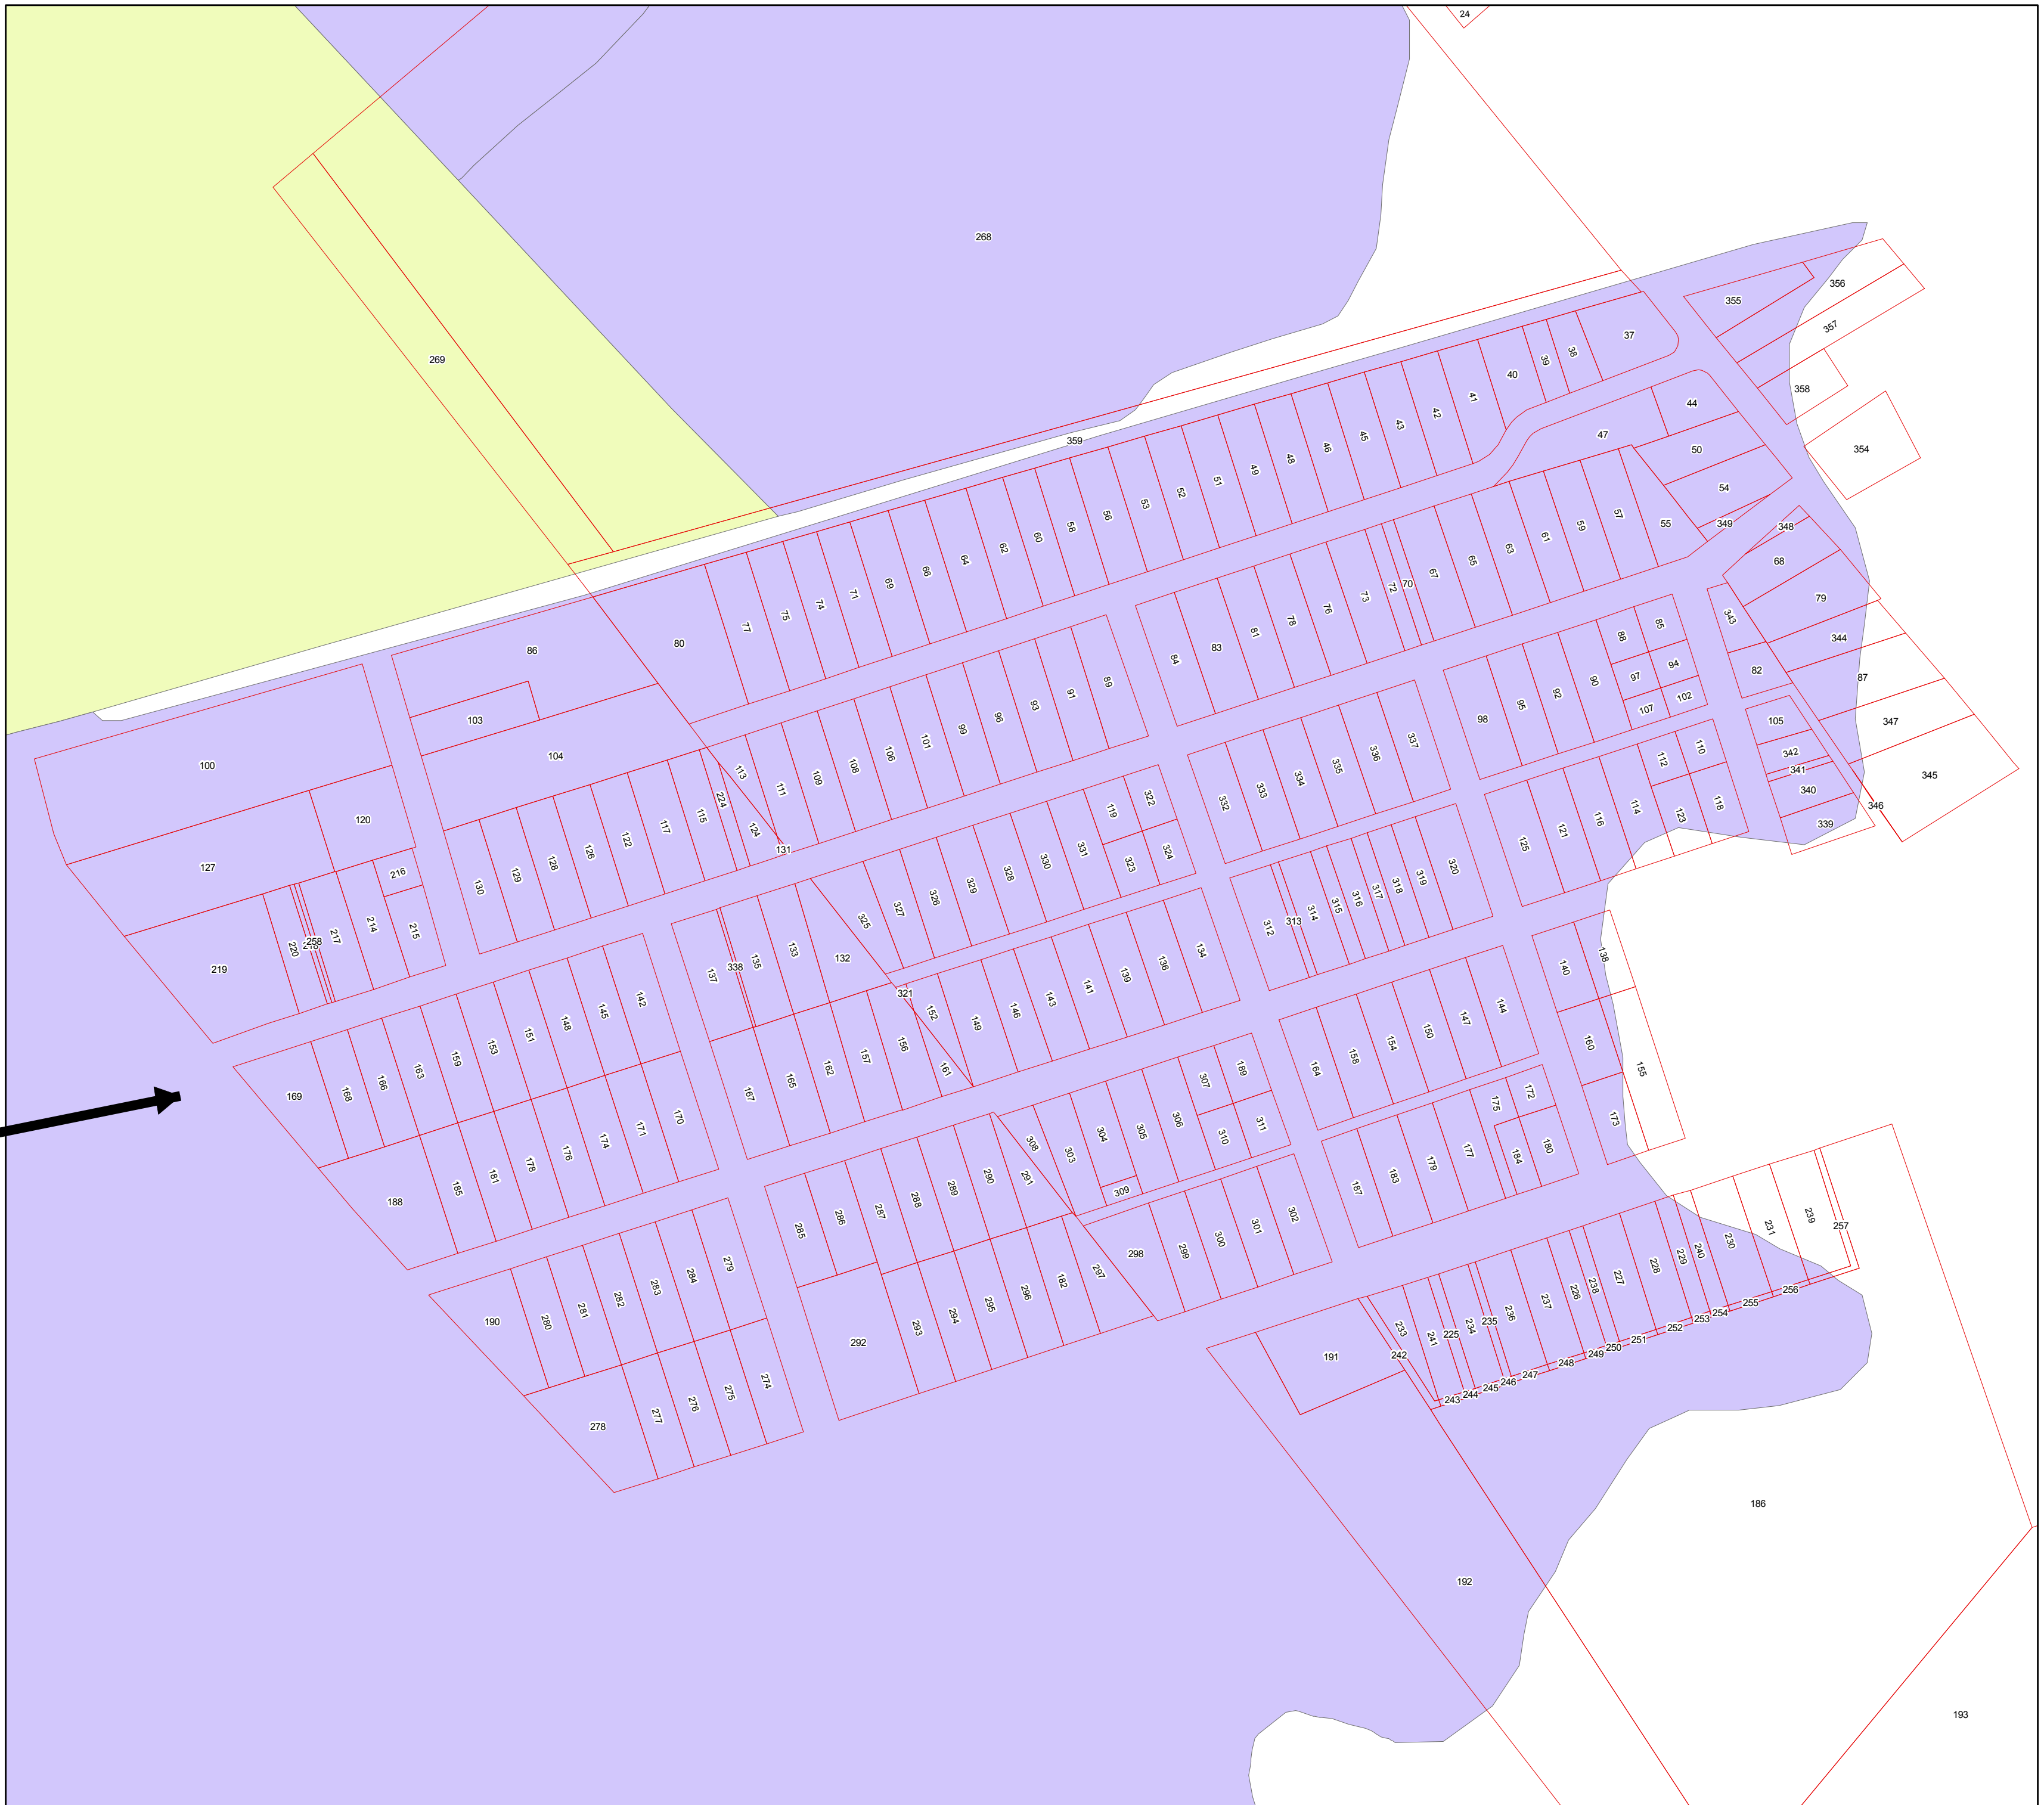

Flood Zones Sabina

1 inch = 400 feet

Inset Map
1 inch = 150 feet

- Legend**
- Flood Zones**
- 0.2 PCT ANNUAL CHANCE FLOOD HAZARD
 - A
 - AE
 - AH
 - AO
- Zones**
- Village of Sabina
 - Named Creeks
 - Tributaries
 - Property Lines