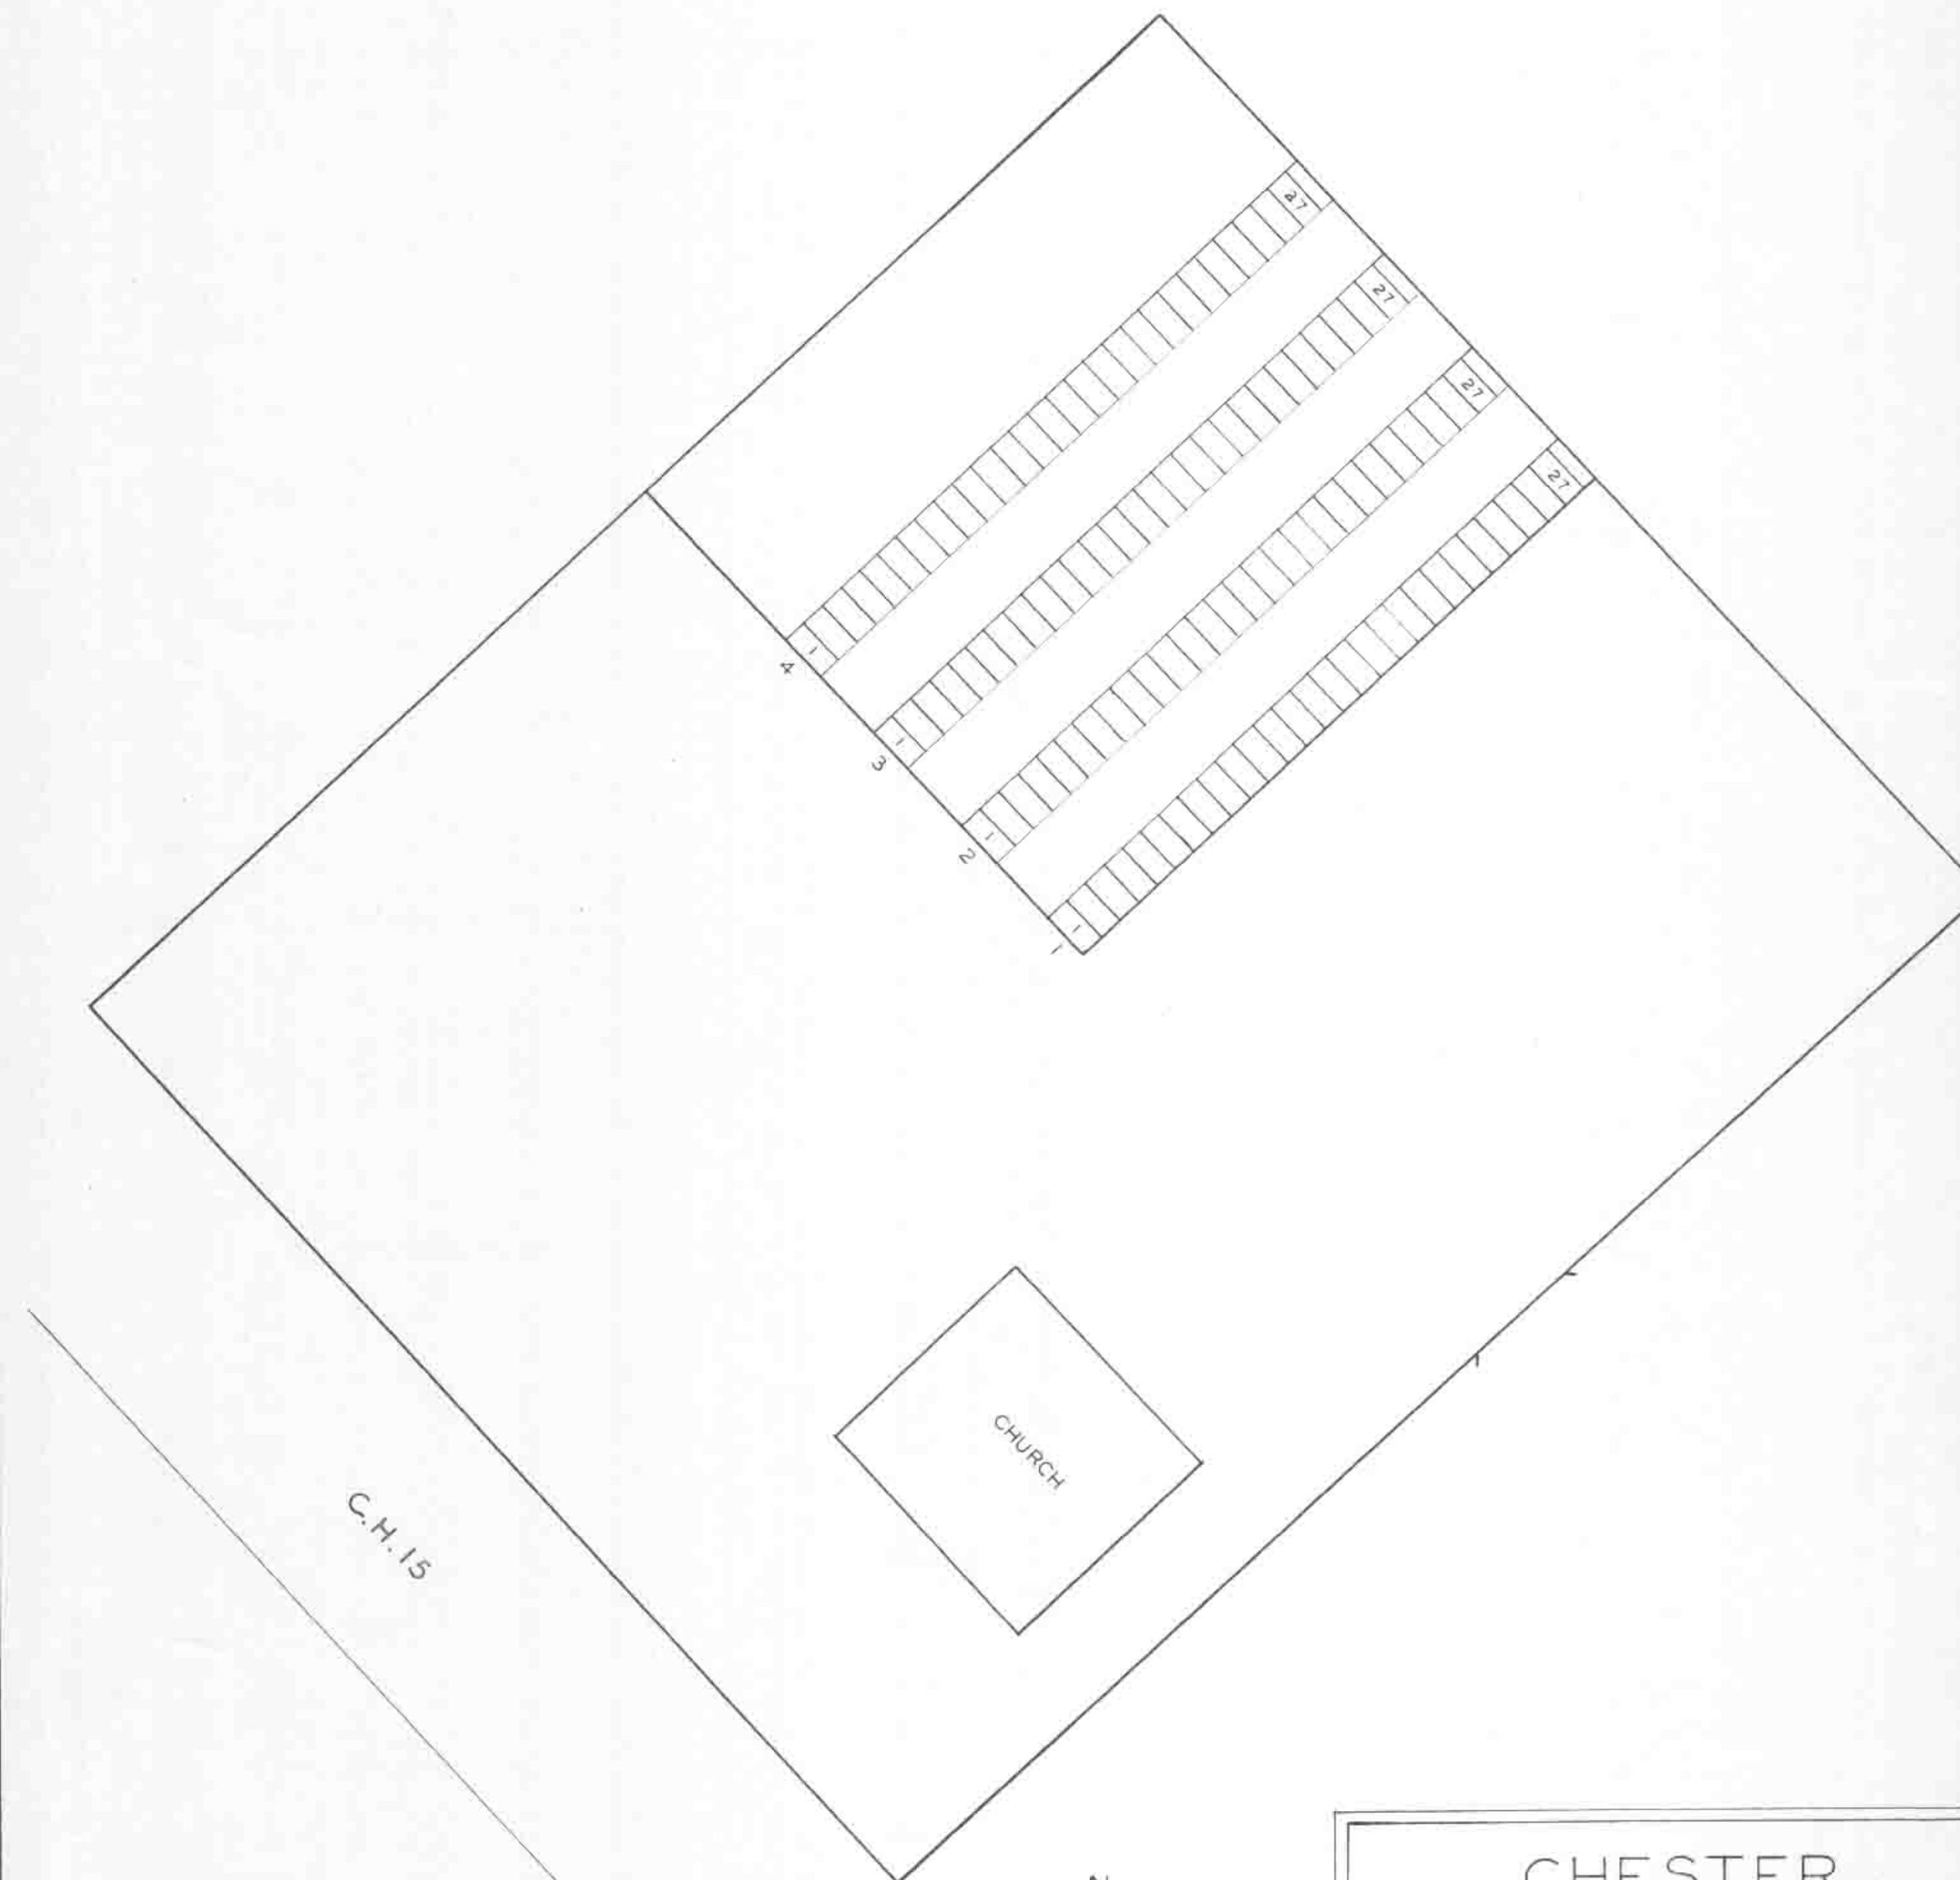

WAR	LOT	GRAVE
①		LOCATION UNKNOWN
①9	39	11
①9	35	12
①9	30	10
①9	35	9
①9	35	11
①9		LOCATION UNKNOWN

**SHARON CHURCH
CEMETERY**
CLINTON CO. CHESTER TWP.

OFFICIAL PROJECT NO. 465-42-3-467 &
665-42-3-232

LEGEND	HISTORY
① REVOLUTION	EST. 1826 FIRST INTERMENT 1826
①9 CIVIL WAR	SURVEY 2231 H. GATES

SCALE 20' = 1" 1.50 ACRE

**CHESTER
CEMETERY**
CLINTON CO. CHESTER TWP.

OFFICIAL PROJECT NO. 465 42 3 467 &
665 42 3 232

LEGEND	HISTORY
	EST. 1828 FIRST INTERMENT 1829
	SURVEY 3908 R. POLLARD

SCALE 20' = 1" 1.00 ACRE