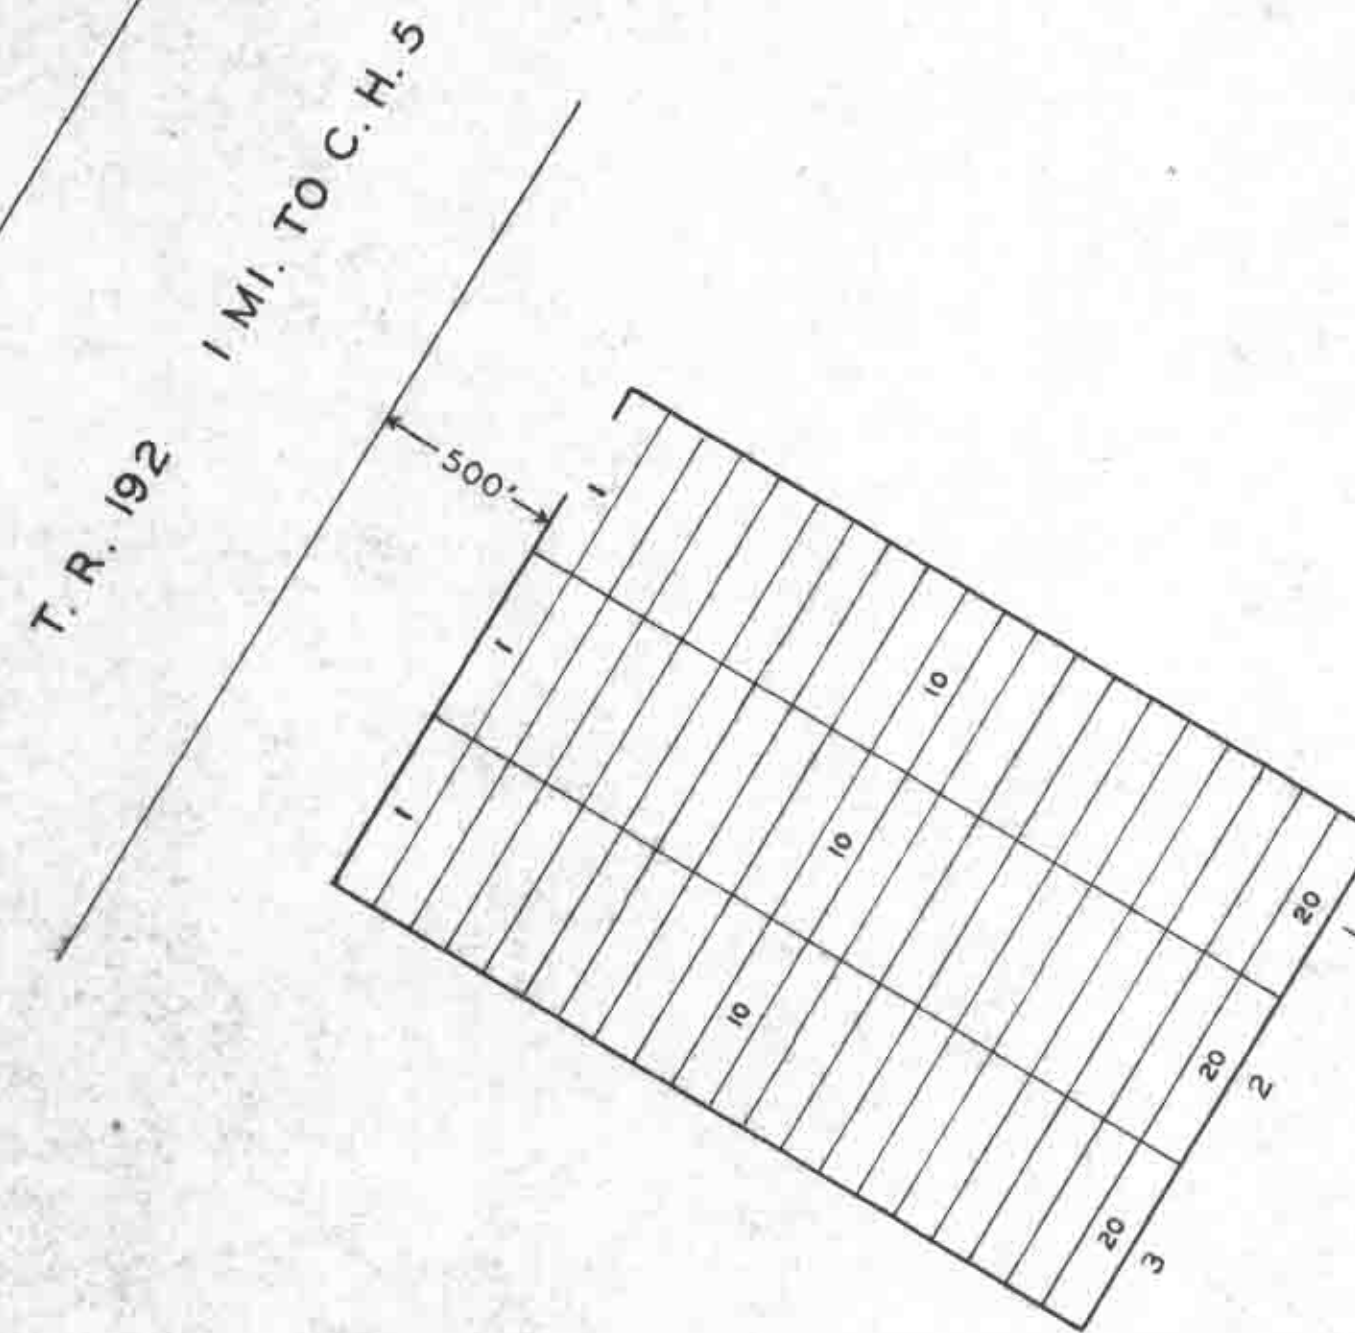

CARROLL, WILLIAM

ELLIS, ABRAHAM

WAR	LOT	GRAVE
⑩	8	6
⑩	9	3

SALEM
DEVOE FARM
CEMETERY
CLINTON CO. LIBERTY TWP.

OFFICIAL PROJECT NO. 465-42-3-467 & 665-42-3-232

LEGEND	HISTORY
⑩ WAR OF 1812	EST. 1818 BY AARON JENKINS
⑩ CIVIL WAR	SURVEY 1729 C. PAGE

SCALE 20' = 1" .50 ACRE

OGALSBEE
CEMETERY
CLINTON CO. LIBERTY TWP.

OFFICIAL PROJECT NO. 465-42-3-467 & 665-42-3-232

LEGEND	HISTORY
	NO RECORD OF ESTABLISHMENT
	SURVEY 2312 BY W. NELSON

SCALE 20' = 1" .13 ACRE

CONSTANT, WILLIAM

WAR	LOT	GRAVE
⑩	4	6

MOORMAN
CEMETERY
CLINTON CO. LIBERTY TWP.

OFFICIAL PROJECT NO. 465-42-3-467 & 665-42-3-232

LEGEND	HISTORY
	FAMILY BURIAL GROUND
	NO RECORD
	SURVEY 1728 C. PAGE

SCALE 20' = 1" .10 ACRE

SCALE 20' = 1" .20 ACRE