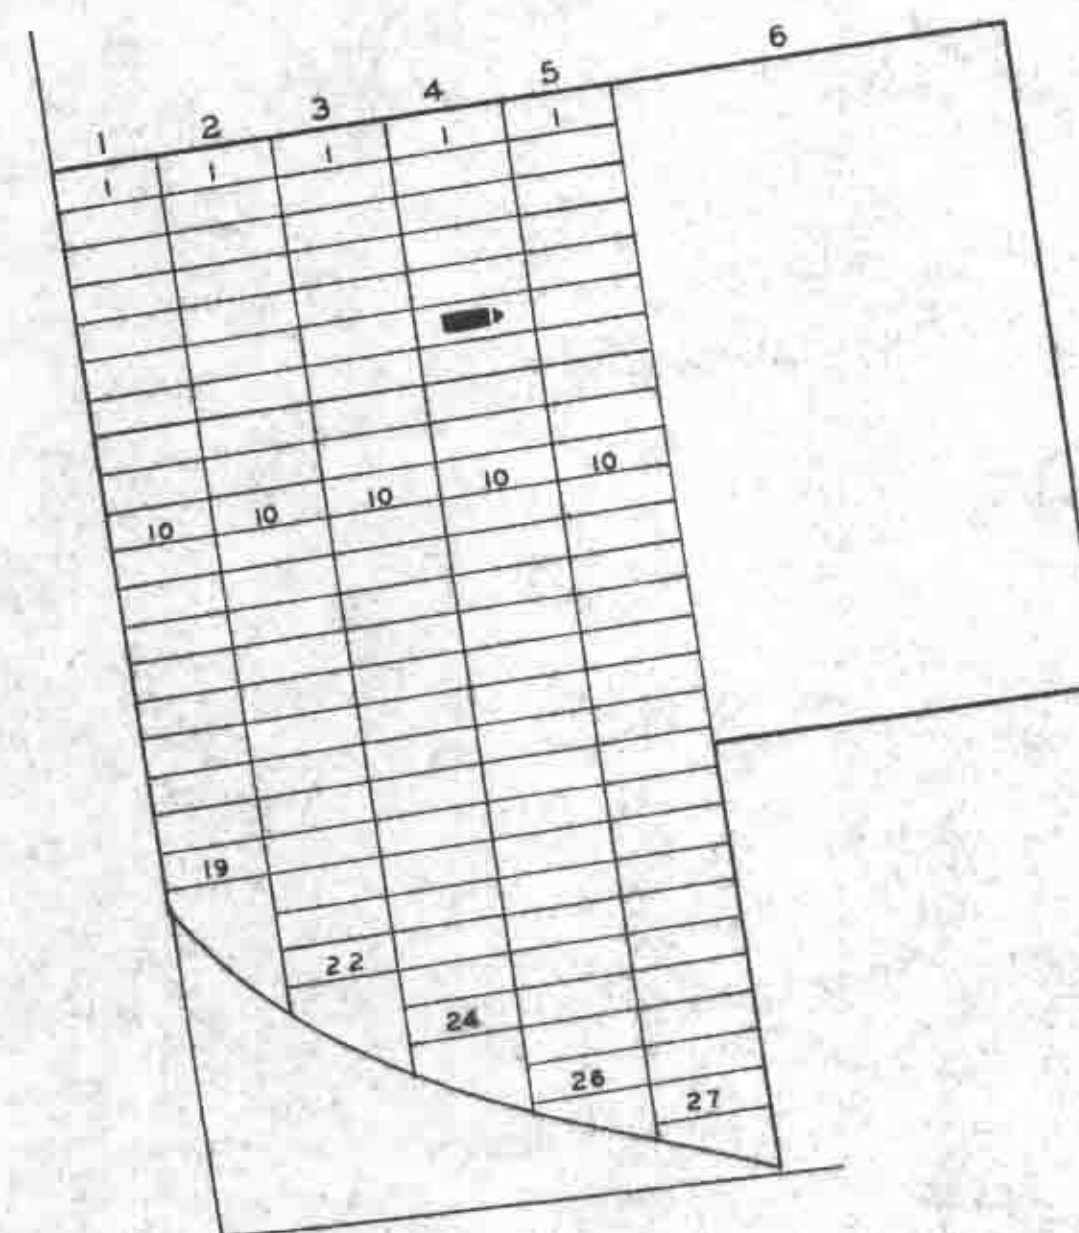

MOORMAN
CEMETERY
CLINTON CO. LIBERTY TWP.

OFFICIAL PROJECT NO. 465-42-3-467 & 665-42-3-232

LEGEND	HISTORY
	FAMILY BURIAL GROUND
	NO RECORD
	SURVEY 1728 C. PAGE

SCALE 20' = 1" .10 ACRE

S. H. 68. LUMBERTON 1 MI.