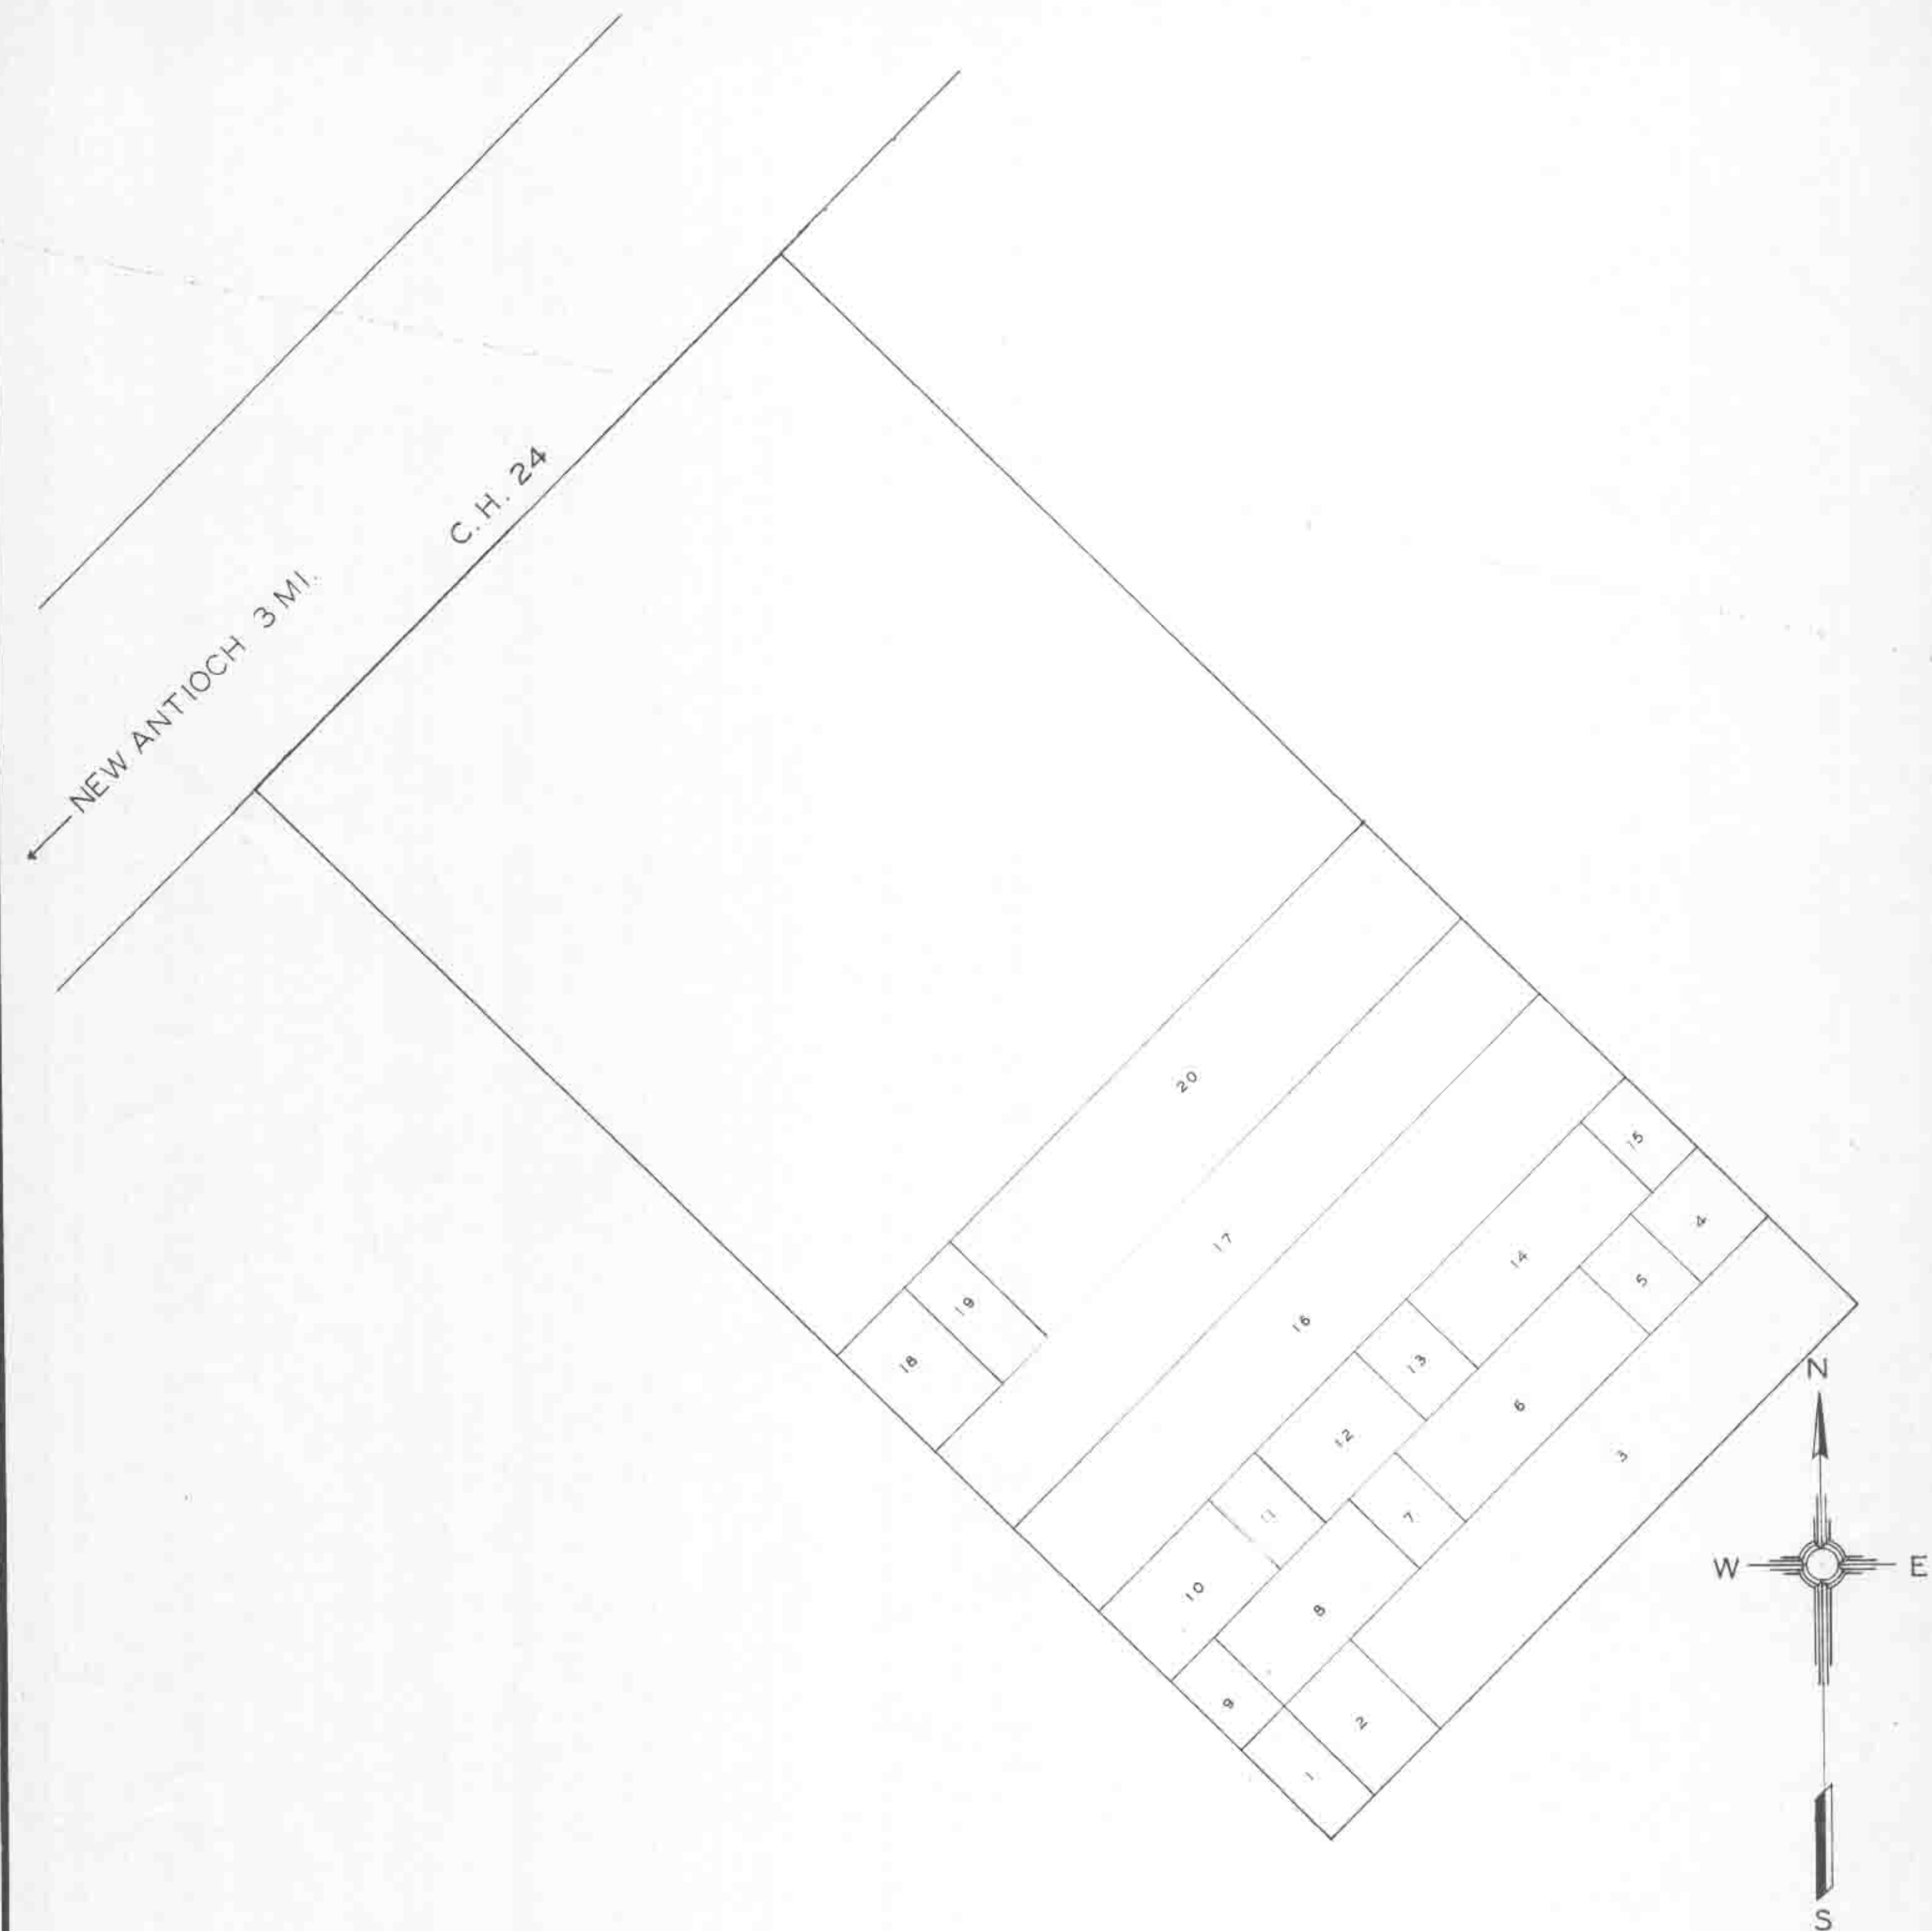

WAR	SEC	LOT	GRAVE
BOBBY	19	OLD	4
DOWNING	19	2	21
BOYLE	19	2	3A
FISHER	19	1	8
DUBOIS	19	2	2
GREEN	19	OLD	6
GREEN	19	1	5
GREEN	19	1	5
GREEN	19	2	13

WAR	SEC	LOT	GRAVE
HALVEY, JOHN	19	OLD	6
HAMILTON, NATHAN	19	OLD	7
HAMILTON, WILLIAM	19	OLD	7
HELMIT, THOMAS	19	1	4
HULL, GEORGE	19	2	11
JOHNSON, HENRY	19	1	30
MORRIS, HENRY	19	OLD	1A
PIPERD, GENE	19	2	4A
RHOADES, ED. F.	19	2	3
SNODGRASS, EDGAR	19	1-A	6
SNODGRASS, JOHN B.	19	1-A	6
SPROUSE, JAMES H.	19	2	4
SWINK, HENRY	19	2	7A

COWAN CREEK CEMETERY
CLINTON CO. WASHINGTON TWP.

OFFICIAL PROJECT NO. 465-42-3-467 & 665-42-3-232

LEGEND	HISTORY
19 CIVIL WAR	NO RECORD OF ESTABLISHMENT
29 WAR WITH SPAIN	
31 WORLD WAR	SURVEY 2386 A. JOHNSON

SCALE 20' = 1" 1.15 ACRE

GEORGE CEMETERY
CLINTON CO. WAYNE TWP.

OFFICIAL PROJECT NO. 465-42-3-467 & 665-42-3-232

LEGEND	HISTORY
	EST. DATE UNKNOWN
	SURVEY 1449 E. CARRIGAN

SCALE 20' = 1" .75 ACRE