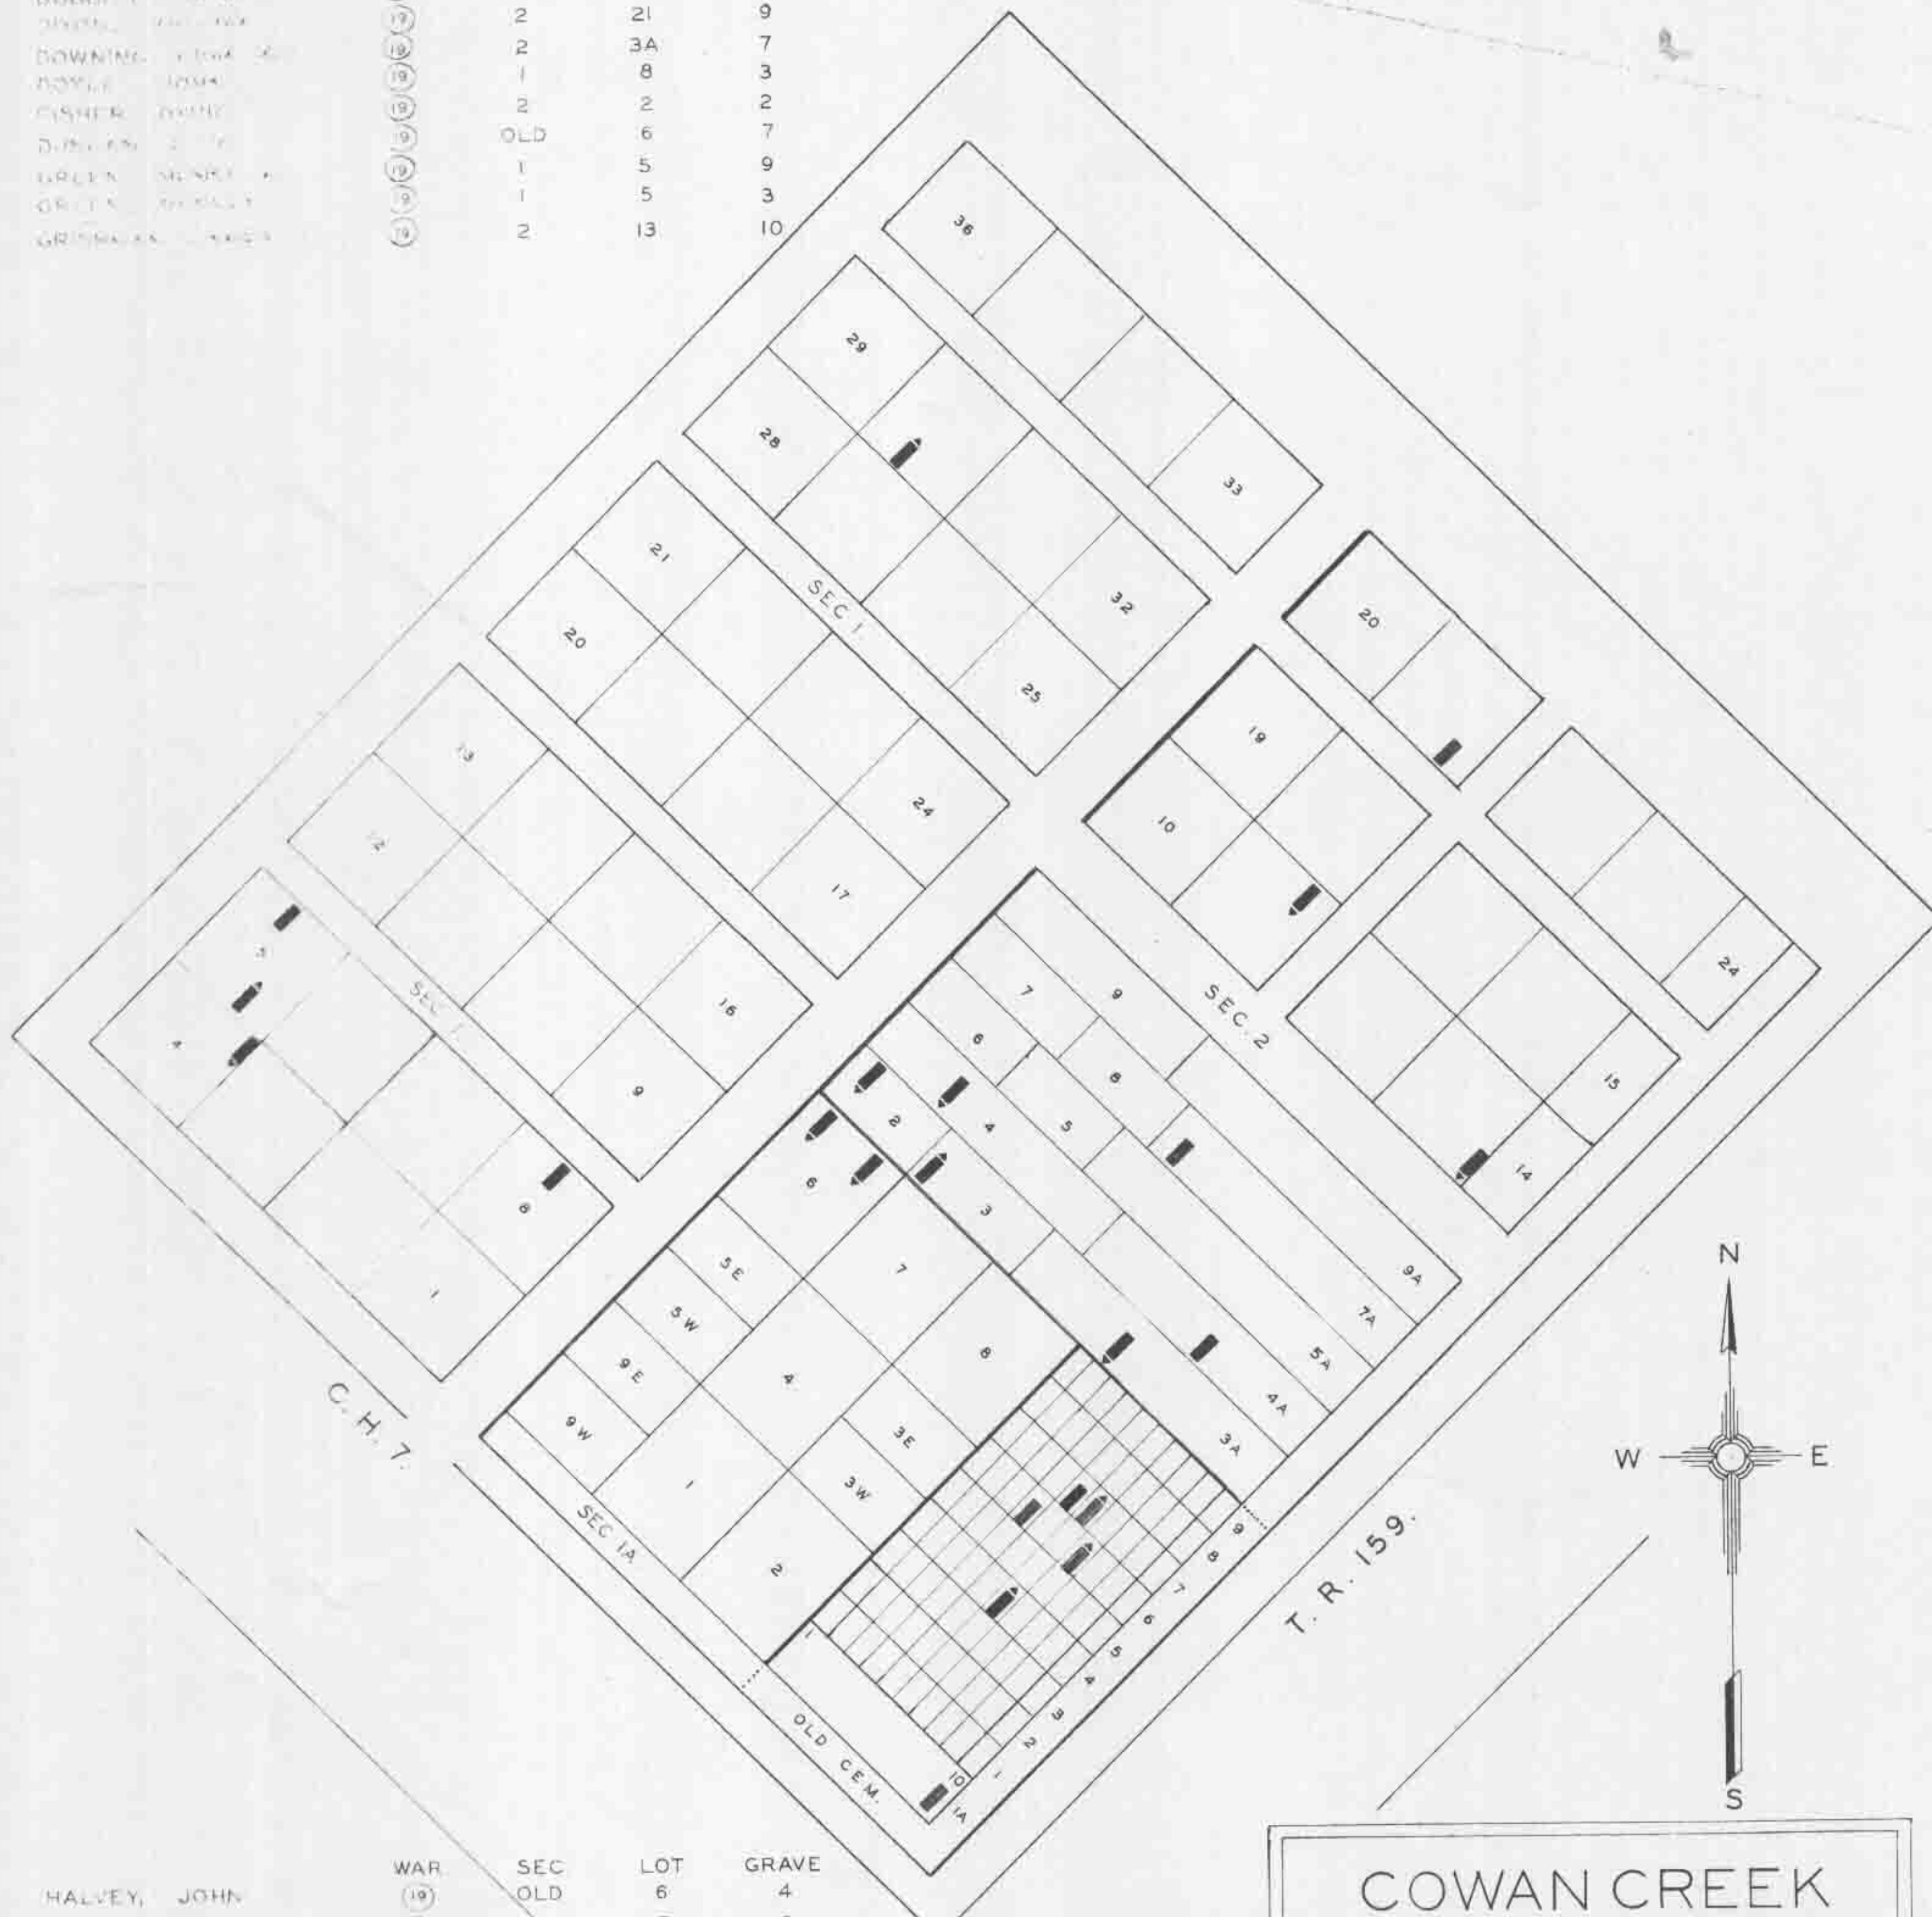

WAR	SEC	LOT	GRAVE
BOBBY	19	OLD	4
DOWNING	19	2	21
BOYLE	19	2	3A
FISHER	19	1	8
DUBOIS	19	2	2
GREEN	19	OLD	6
GREEN	19	1	5
GREEN	19	1	5
GREEN	19	2	13

WAR	SEC	LOT	GRAVE
HALVEY, JOHN	19	OLD	6
HAMILTON, NATHAN	19	OLD	7
HAMILTON, WILLIAM	19	OLD	7
HELMIT, THOMAS	19	1	4
HULL, GEORGE	19	2	11
JOHNSON, HENRY	19	1	30
MORRIS, HENRY	19	OLD	1A
PIPERD, GENE	19	2	4A
RHOADES, ED. F.	19	2	3
SNODGRASS, EDGAR	19	1-A	6
SNODGRASS, JOHN B.	19	1-A	6
SPROUSE, JAMES H.	19	2	4
SWINK, HENRY	19	2	7A

COWAN CREEK CEMETERY
CLINTON CO. WASHINGTON TWP.

OFFICIAL PROJECT NO. 465-42-3-467 & 665-42-3-232

LEGEND	HISTORY
19 CIVIL WAR	NO RECORD OF ESTABLISHMENT
29 WAR WITH SPAIN	
31 WORLD WAR	SURVEY 2386 A. JOHNSON

SCALE 20' = 1" 1.15 ACRE

GEORGE CEMETERY
CLINTON CO. WAYNE TWP.

OFFICIAL PROJECT NO. 465-42-3-467 & 665-42-3-232

LEGEND	HISTORY
	EST. DATE UNKNOWN
	SURVEY 1449 E. CARRIGAN

SCALE 20' = 1" .75 ACRE