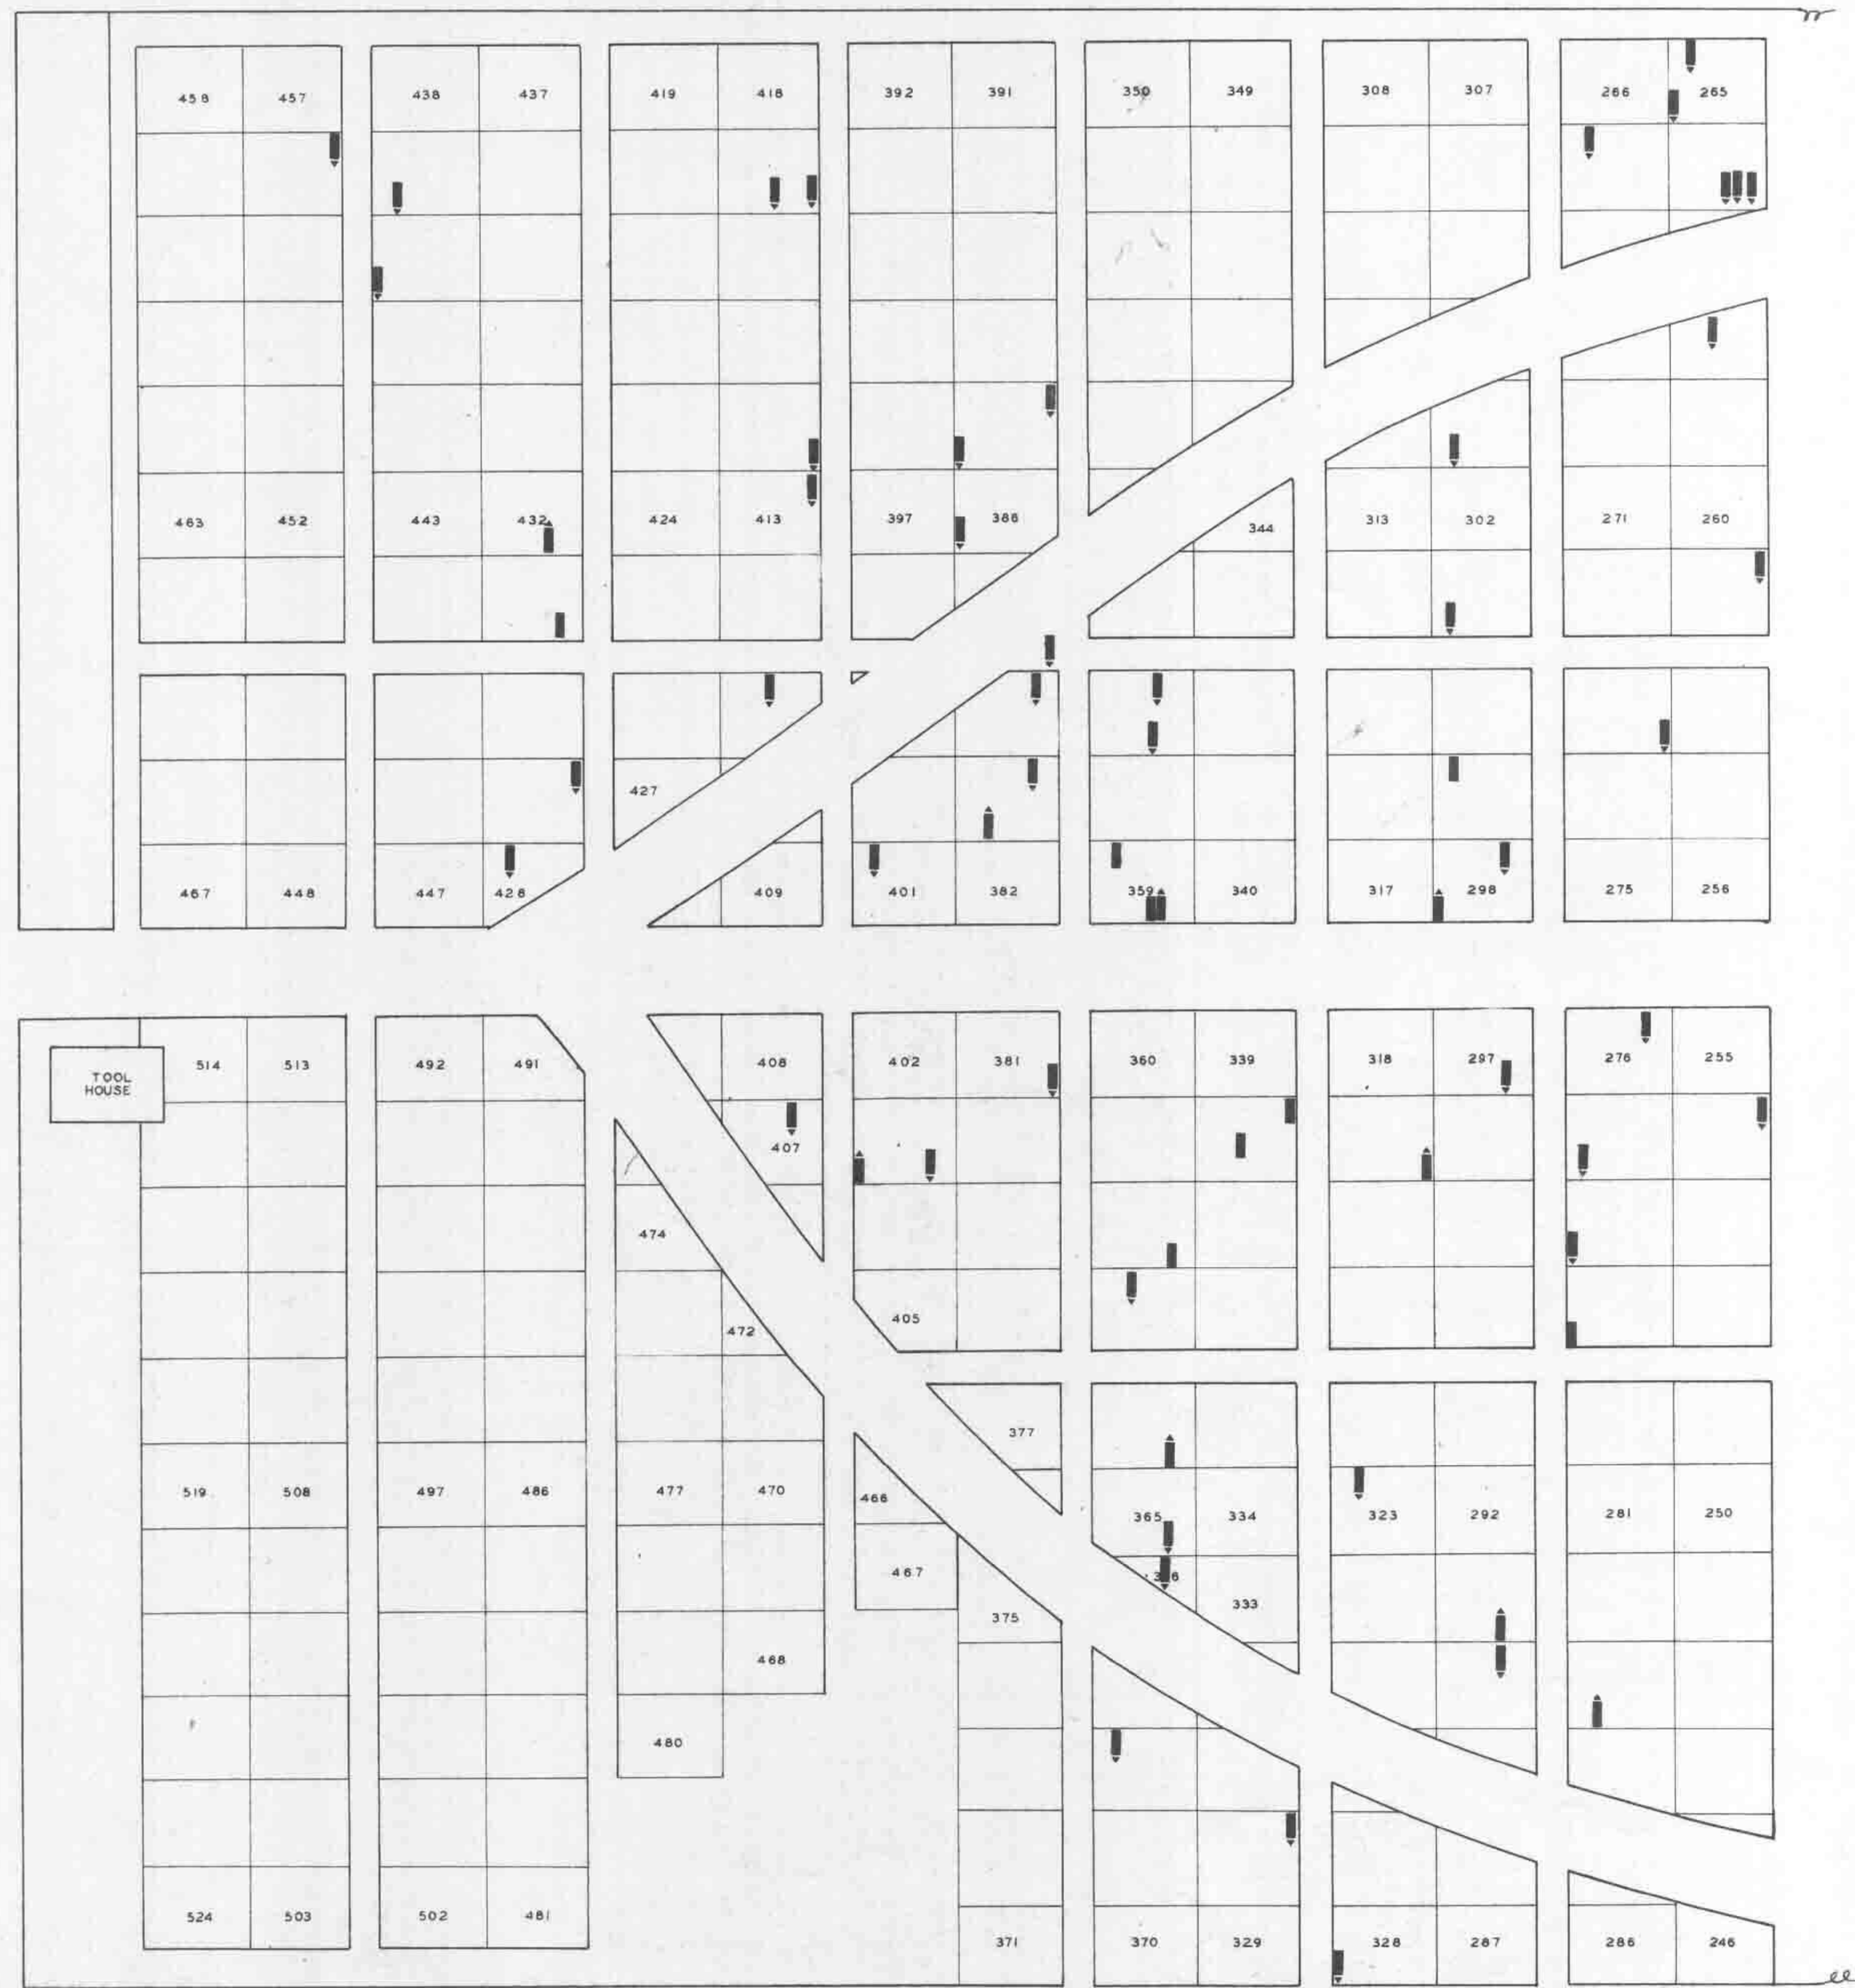

**CLARKSVILLE
CEMETERY**
 CLINTON CO. VERNON TWP.
 OFFICIAL PROJECT NO 465-42-3-467 &
 665-42-3-232
LEGEND **HISTORY**
 EST. DATE UNKNOWN
 SURVEY 2227 W. BOYCE
 ORIGINAL OWNER
 WM. HADLEY
 SCALE 20' = 1" 6.00 ACRES

S. H. 133

CLARKSVILLE
CEMETERY
CLINTON CO. VERNON TWP.
OFFICIAL PROJECT NO. 465-42-3-467 &
665-42-3-232
LEGEND HISTORY
EST. DATE UNKNOWN
SURVEY 2227 W. BOYCE
ORIGINAL OWNER OF LAND
WM. HADLEY
SCALE 20' = 1" 6.00 ACRES