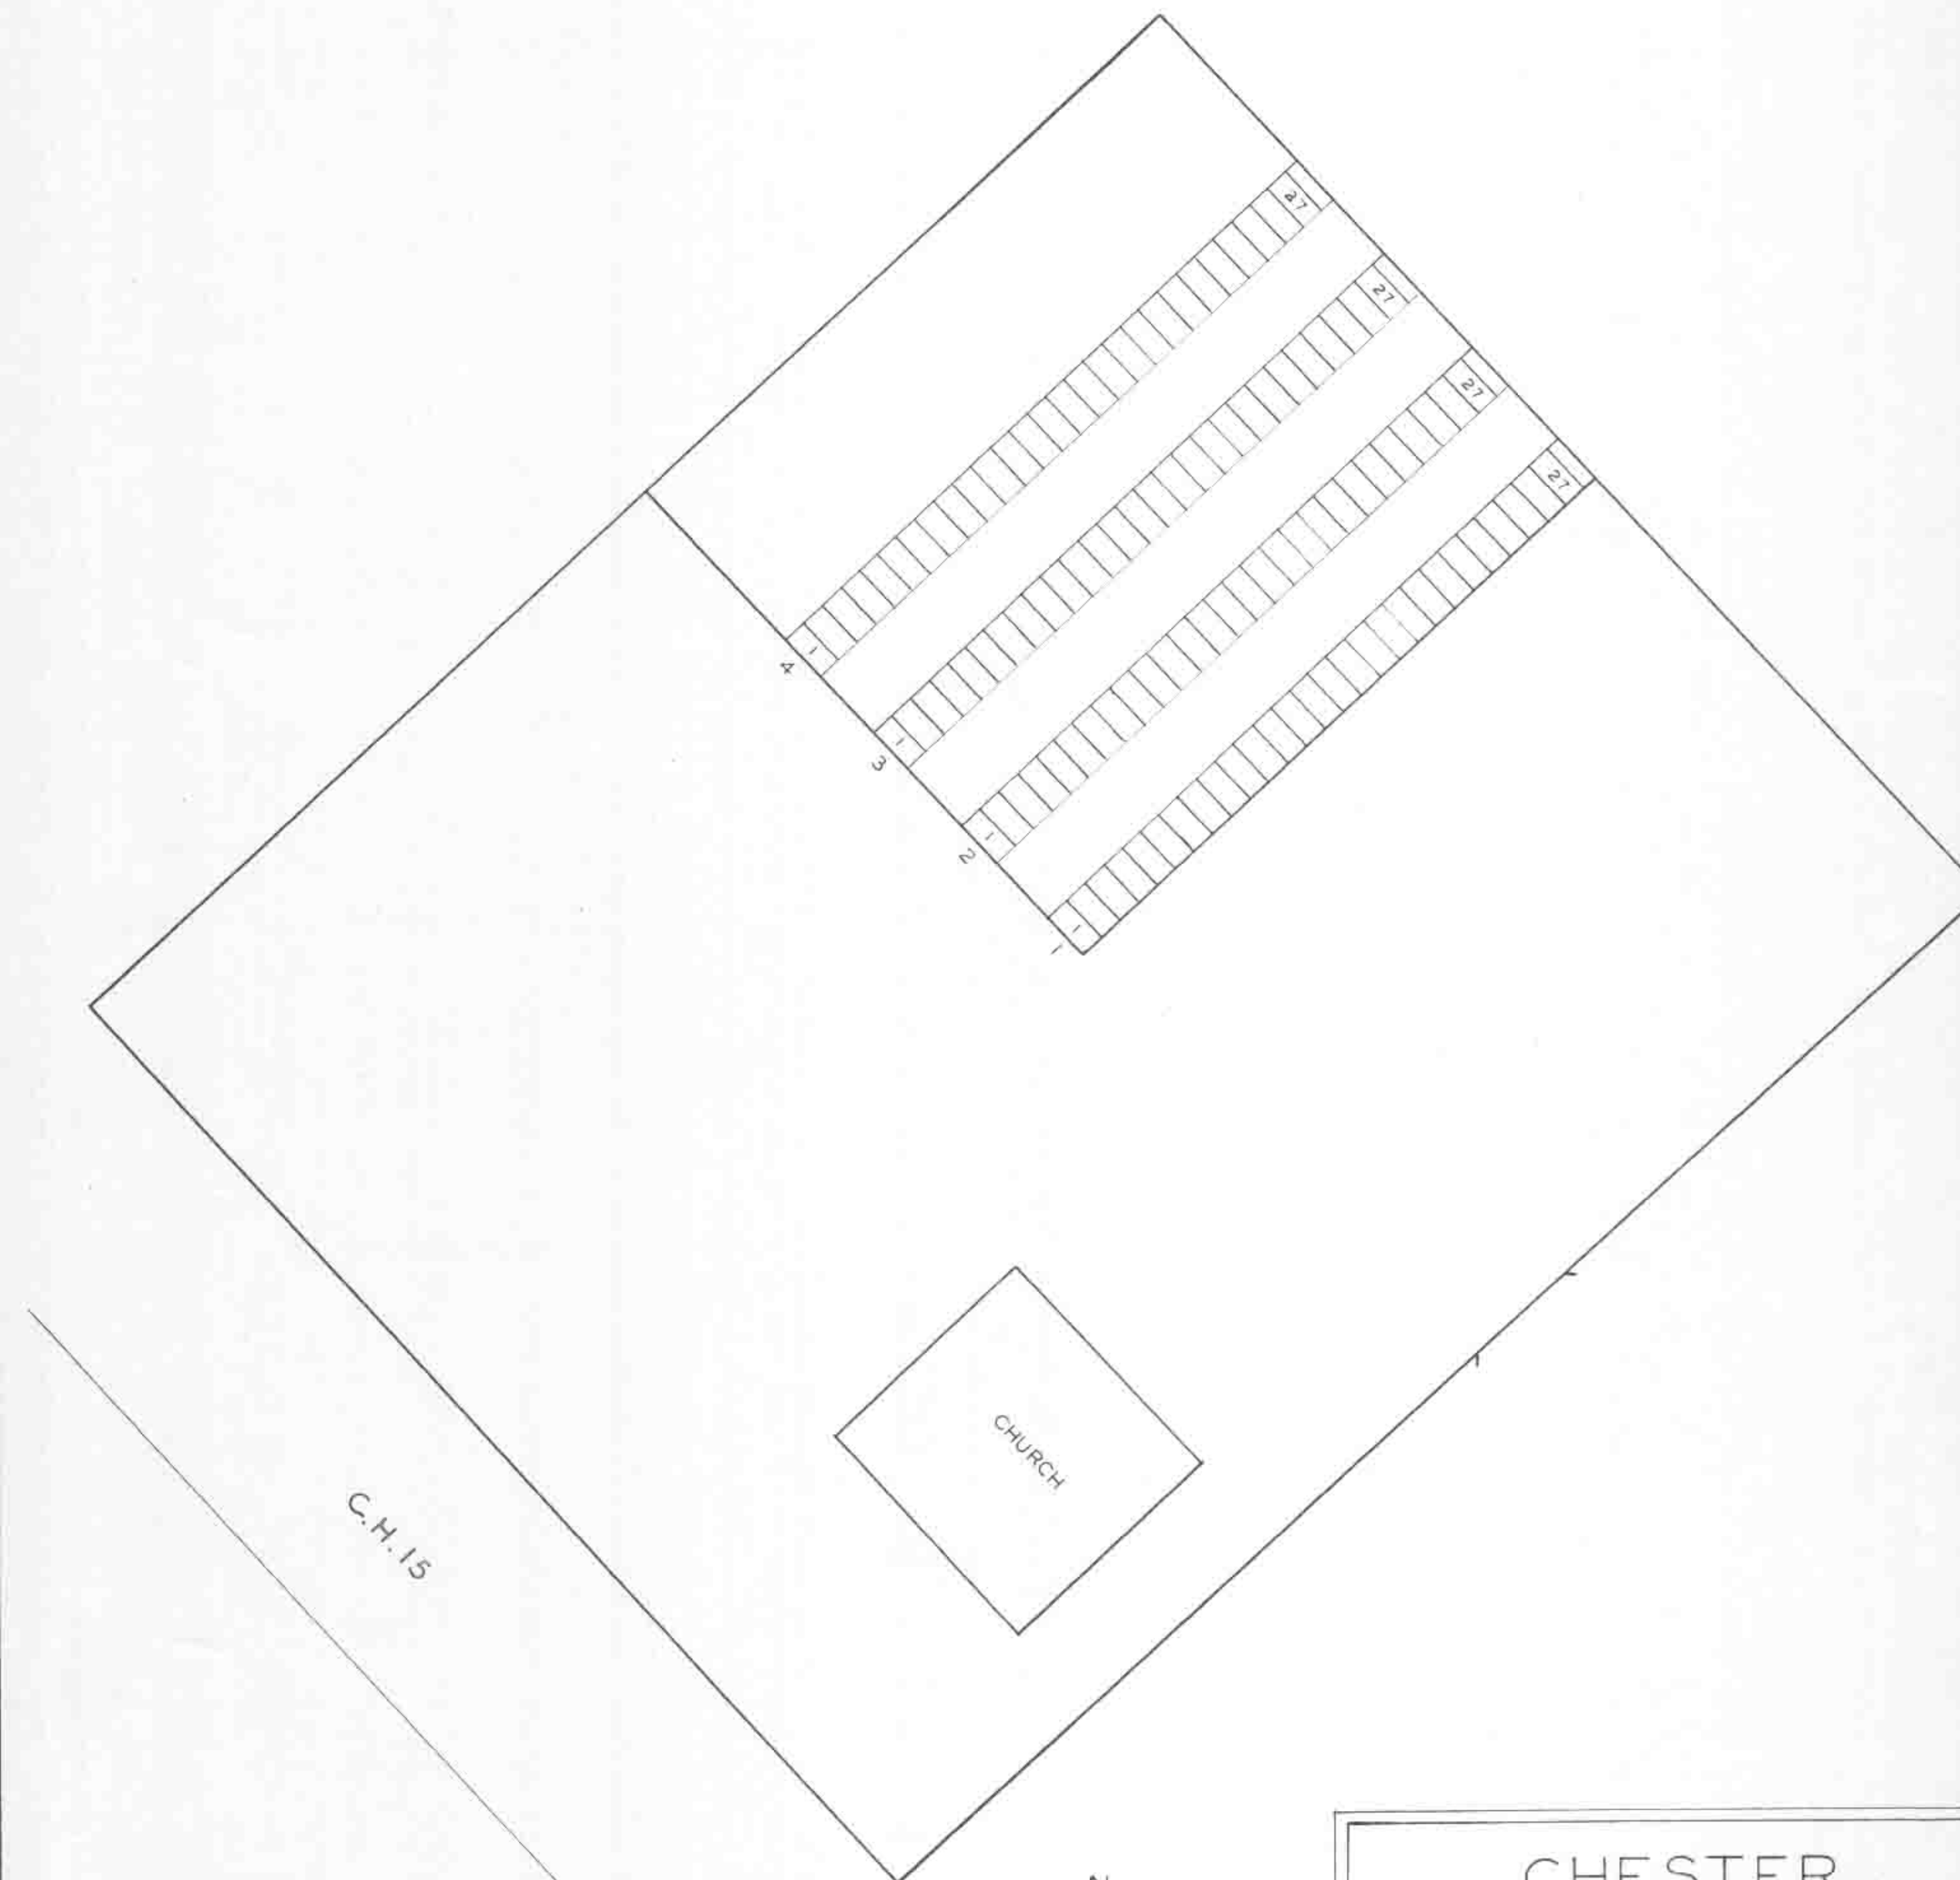

SHARON CHURCH CEMETERY

CLINTON CO. CHESTER TWP.

OFFICIAL PROJECT NO. 465-42-3-467 & 665-42-3-232

LEGEND HISTORY

- ① REVOLUTION EST. 1826
FIRST INTERMENT 1826
- ① CIVIL WAR SURVEY 2231 H. GATES

SCALE 20' = 1"

1.50 ACRE

CHESTER CEMETERY

CLINTON CO. CHESTER TWP.

OFFICIAL PROJECT NO. 465 42 3 467 & 665 42 3 232

LEGEND HISTORY

- EST. 1828
FIRST INTERMENT 1829
- SURVEY 3908 R. POLLARD

SCALE 20' = 1"

1.00 ACRE