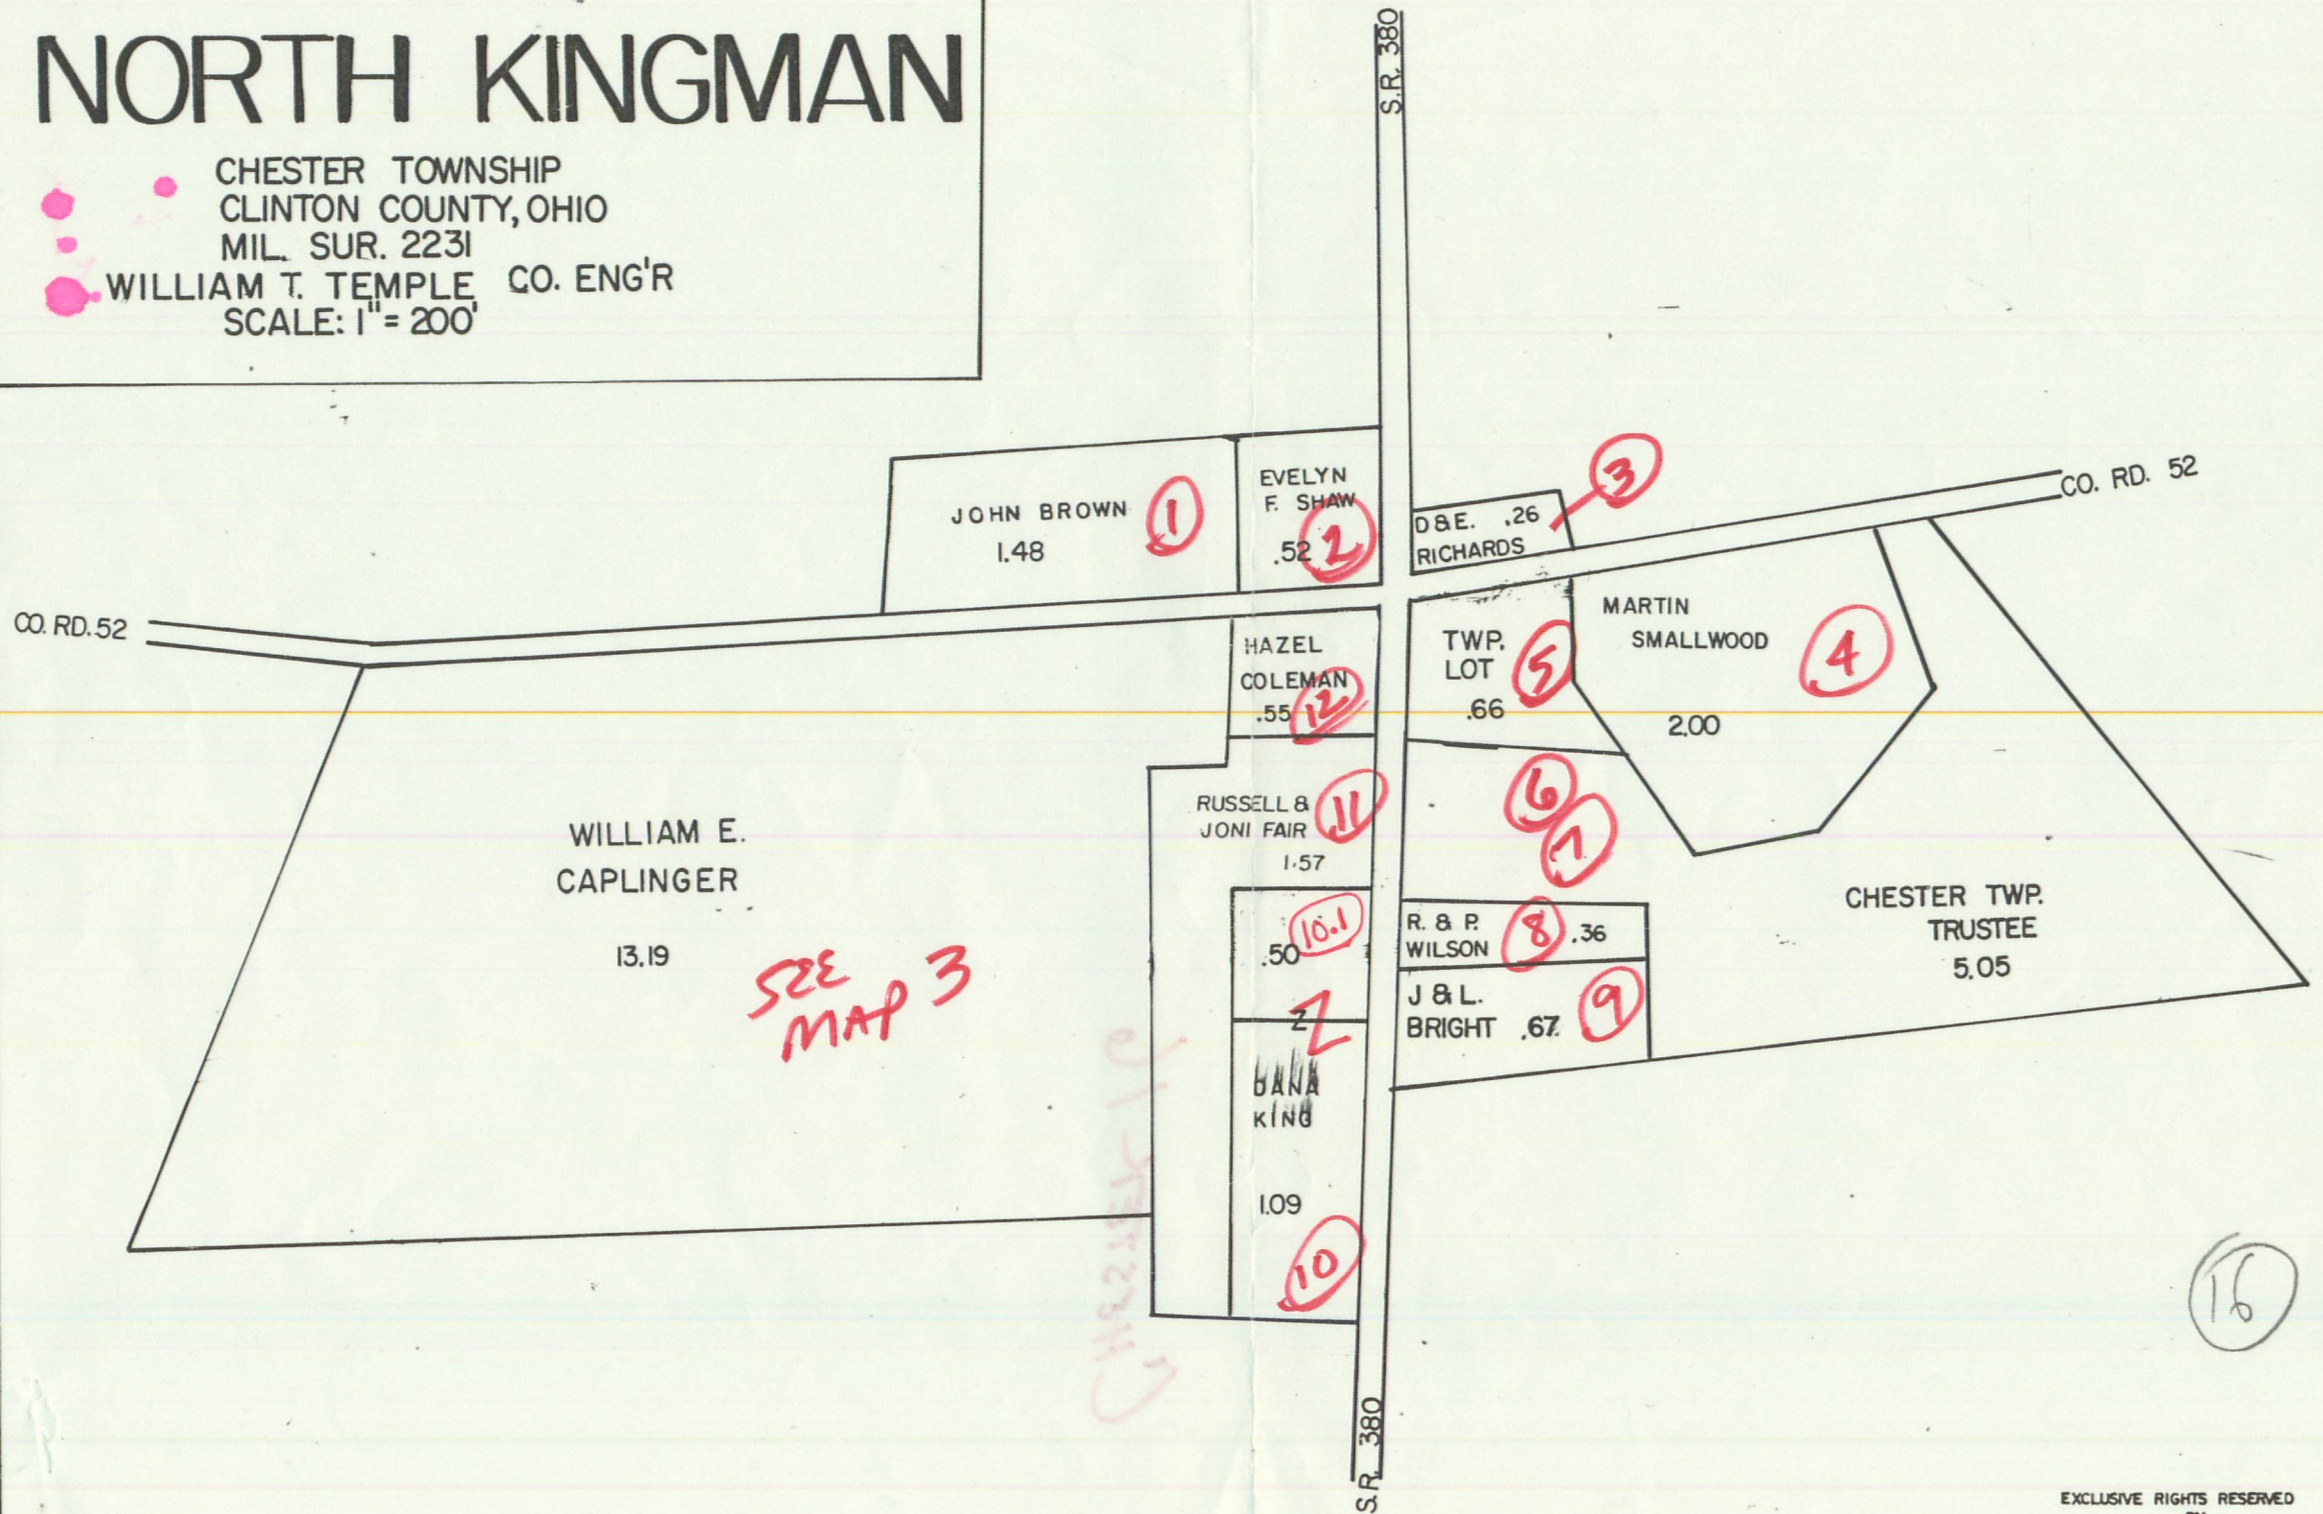

# NORTH KINGMAN

CHESTER TOWNSHIP  
CLINTON COUNTY, OHIO  
MIL. SUR. 2231

WILLIAM T. TEMPLE, CO. ENG'R  
SCALE: 1" = 200'

SEE MAP 3

CHESTER TWP

16