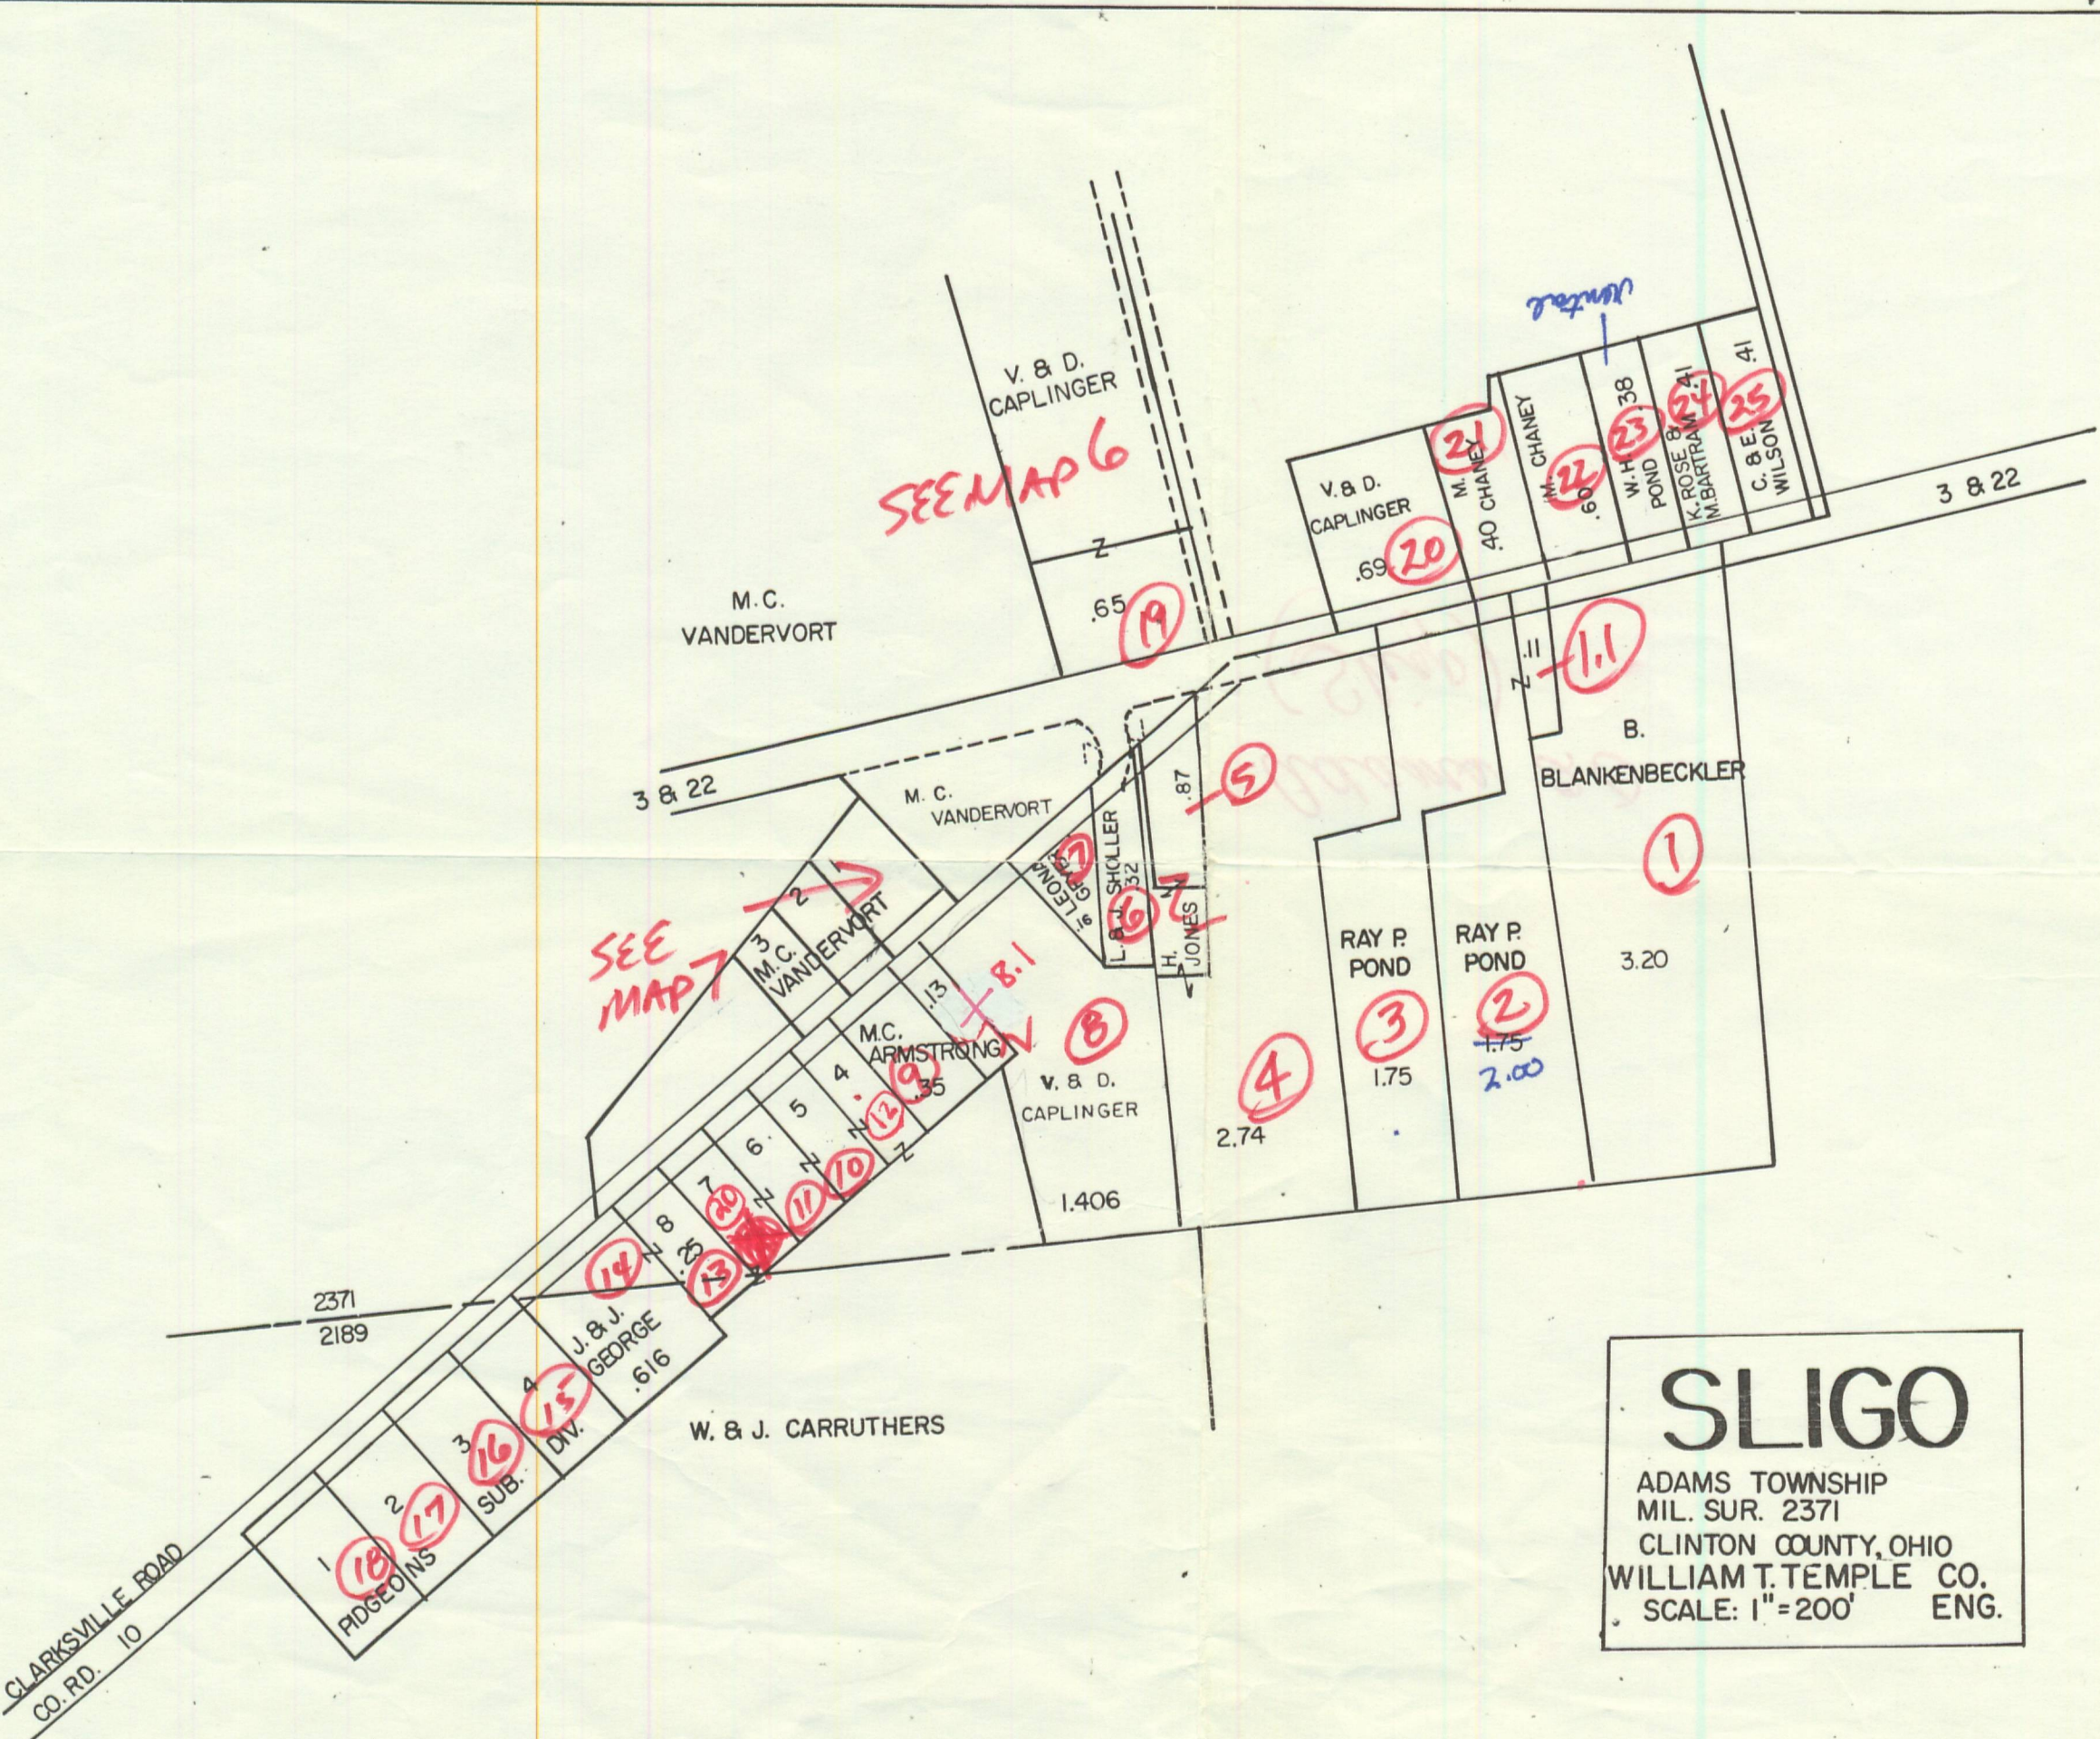

20-23
20-2
2.08

SLIGO
 ADAMS TOWNSHIP
 MIL. SUR. 2371
 CLINTON COUNTY, OHIO
 WILLIAM T. TEMPLE CO.
 SCALE: 1" = 200' ENG.