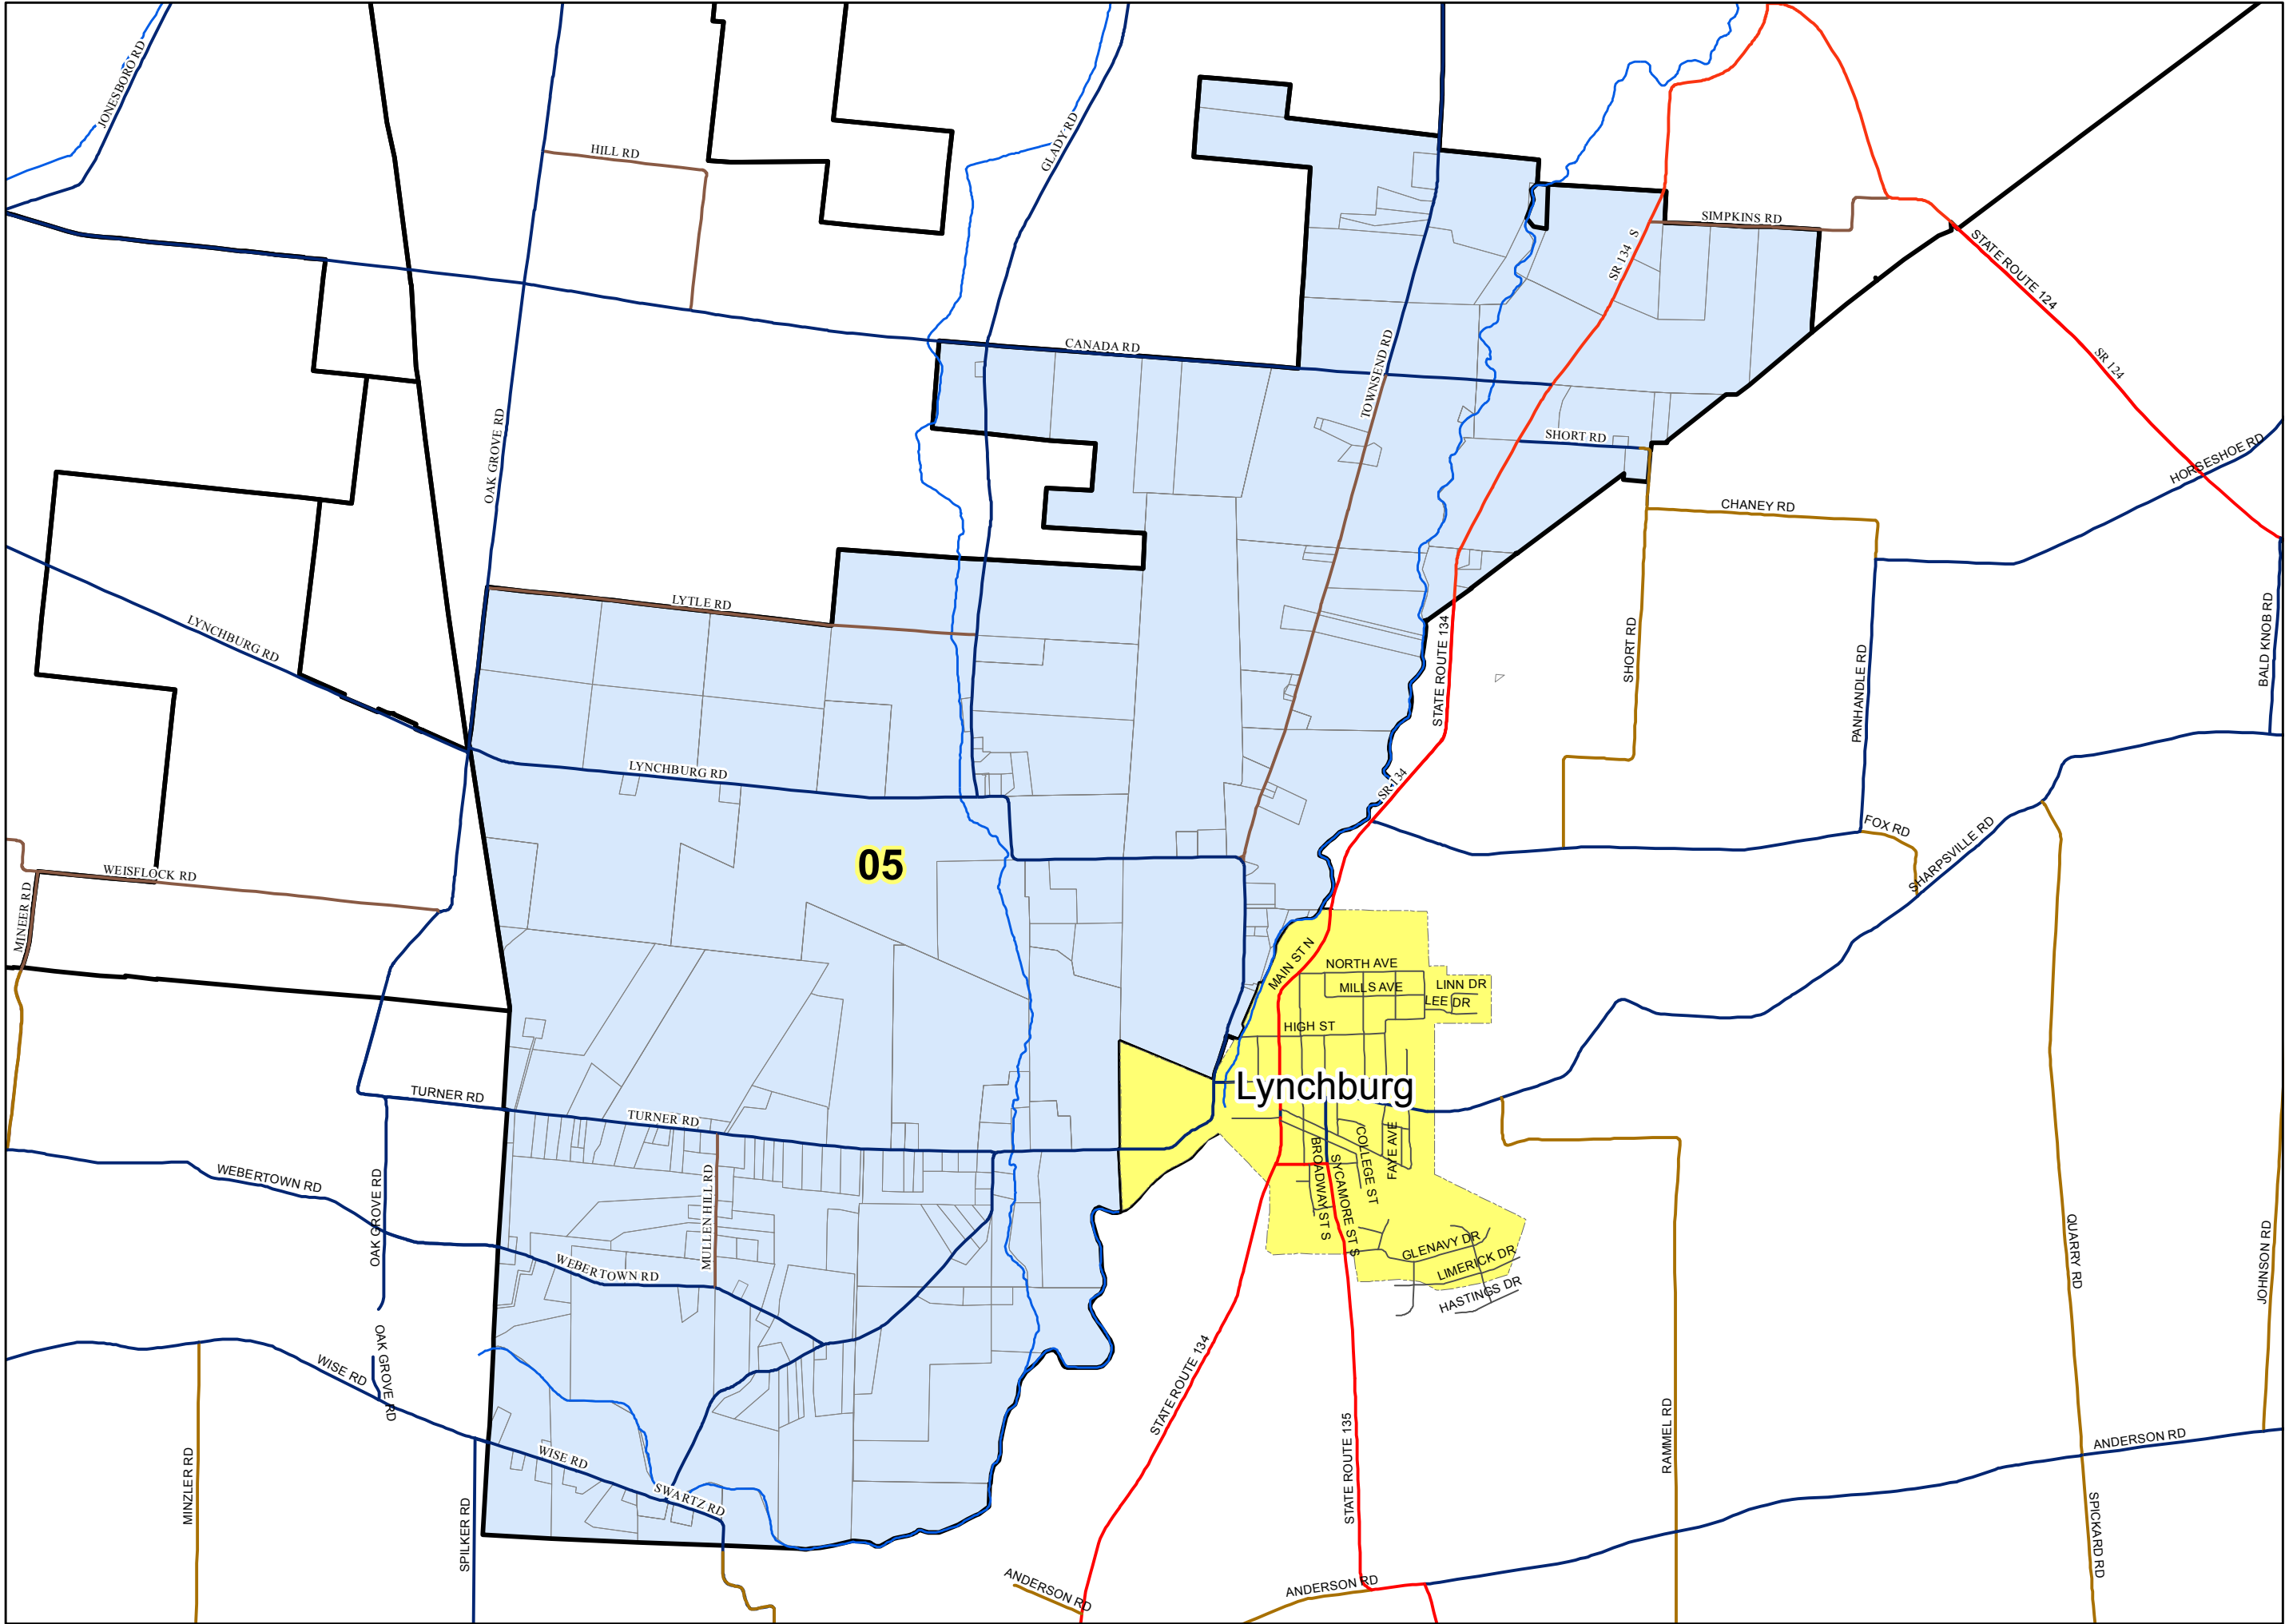

Clark
Township
District 060
Section 05

Date Saved: 7/11/2013 3:22:43 PM
Document Path: C:\AV\Projects\2013 Project Files\NewParcelNumberMaps\District060\ClarkTownship\District060 Section05 11x17.mxd

1 inch = 0.45 miles

Clark Township District 060 Section 05