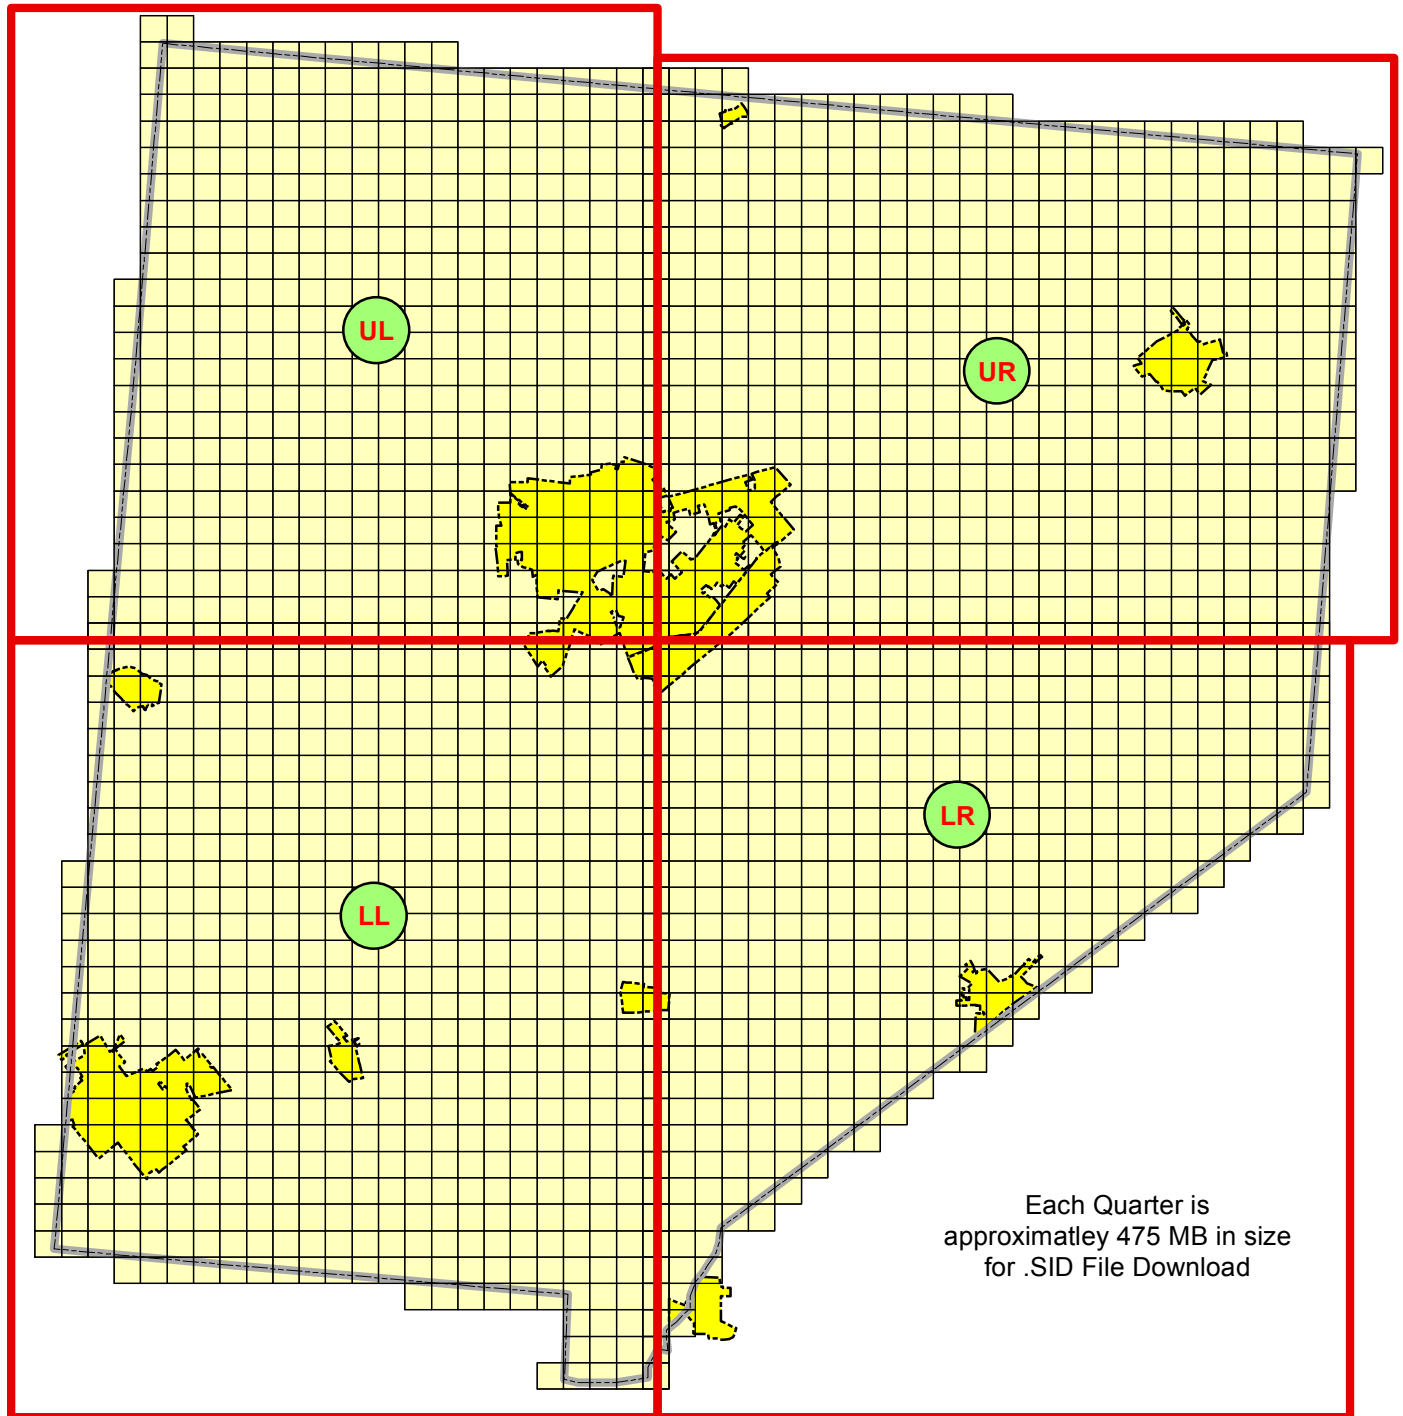

Clinton County Quarters

- County-Wide Coverage
- 6 Inch Pixel Resolution
- Available in MrSID
- Color and Color - Infrared Imagery Available
- 1,945 Tiles
- Each tile is 2500' x 2500'

0 1.25 2.5 5 Miles

Go Online for More Information on our Aerial Photography:

<http://www.clintoncountyohgis.org/>

The Aerial Photography was flown March 30th, 2014.